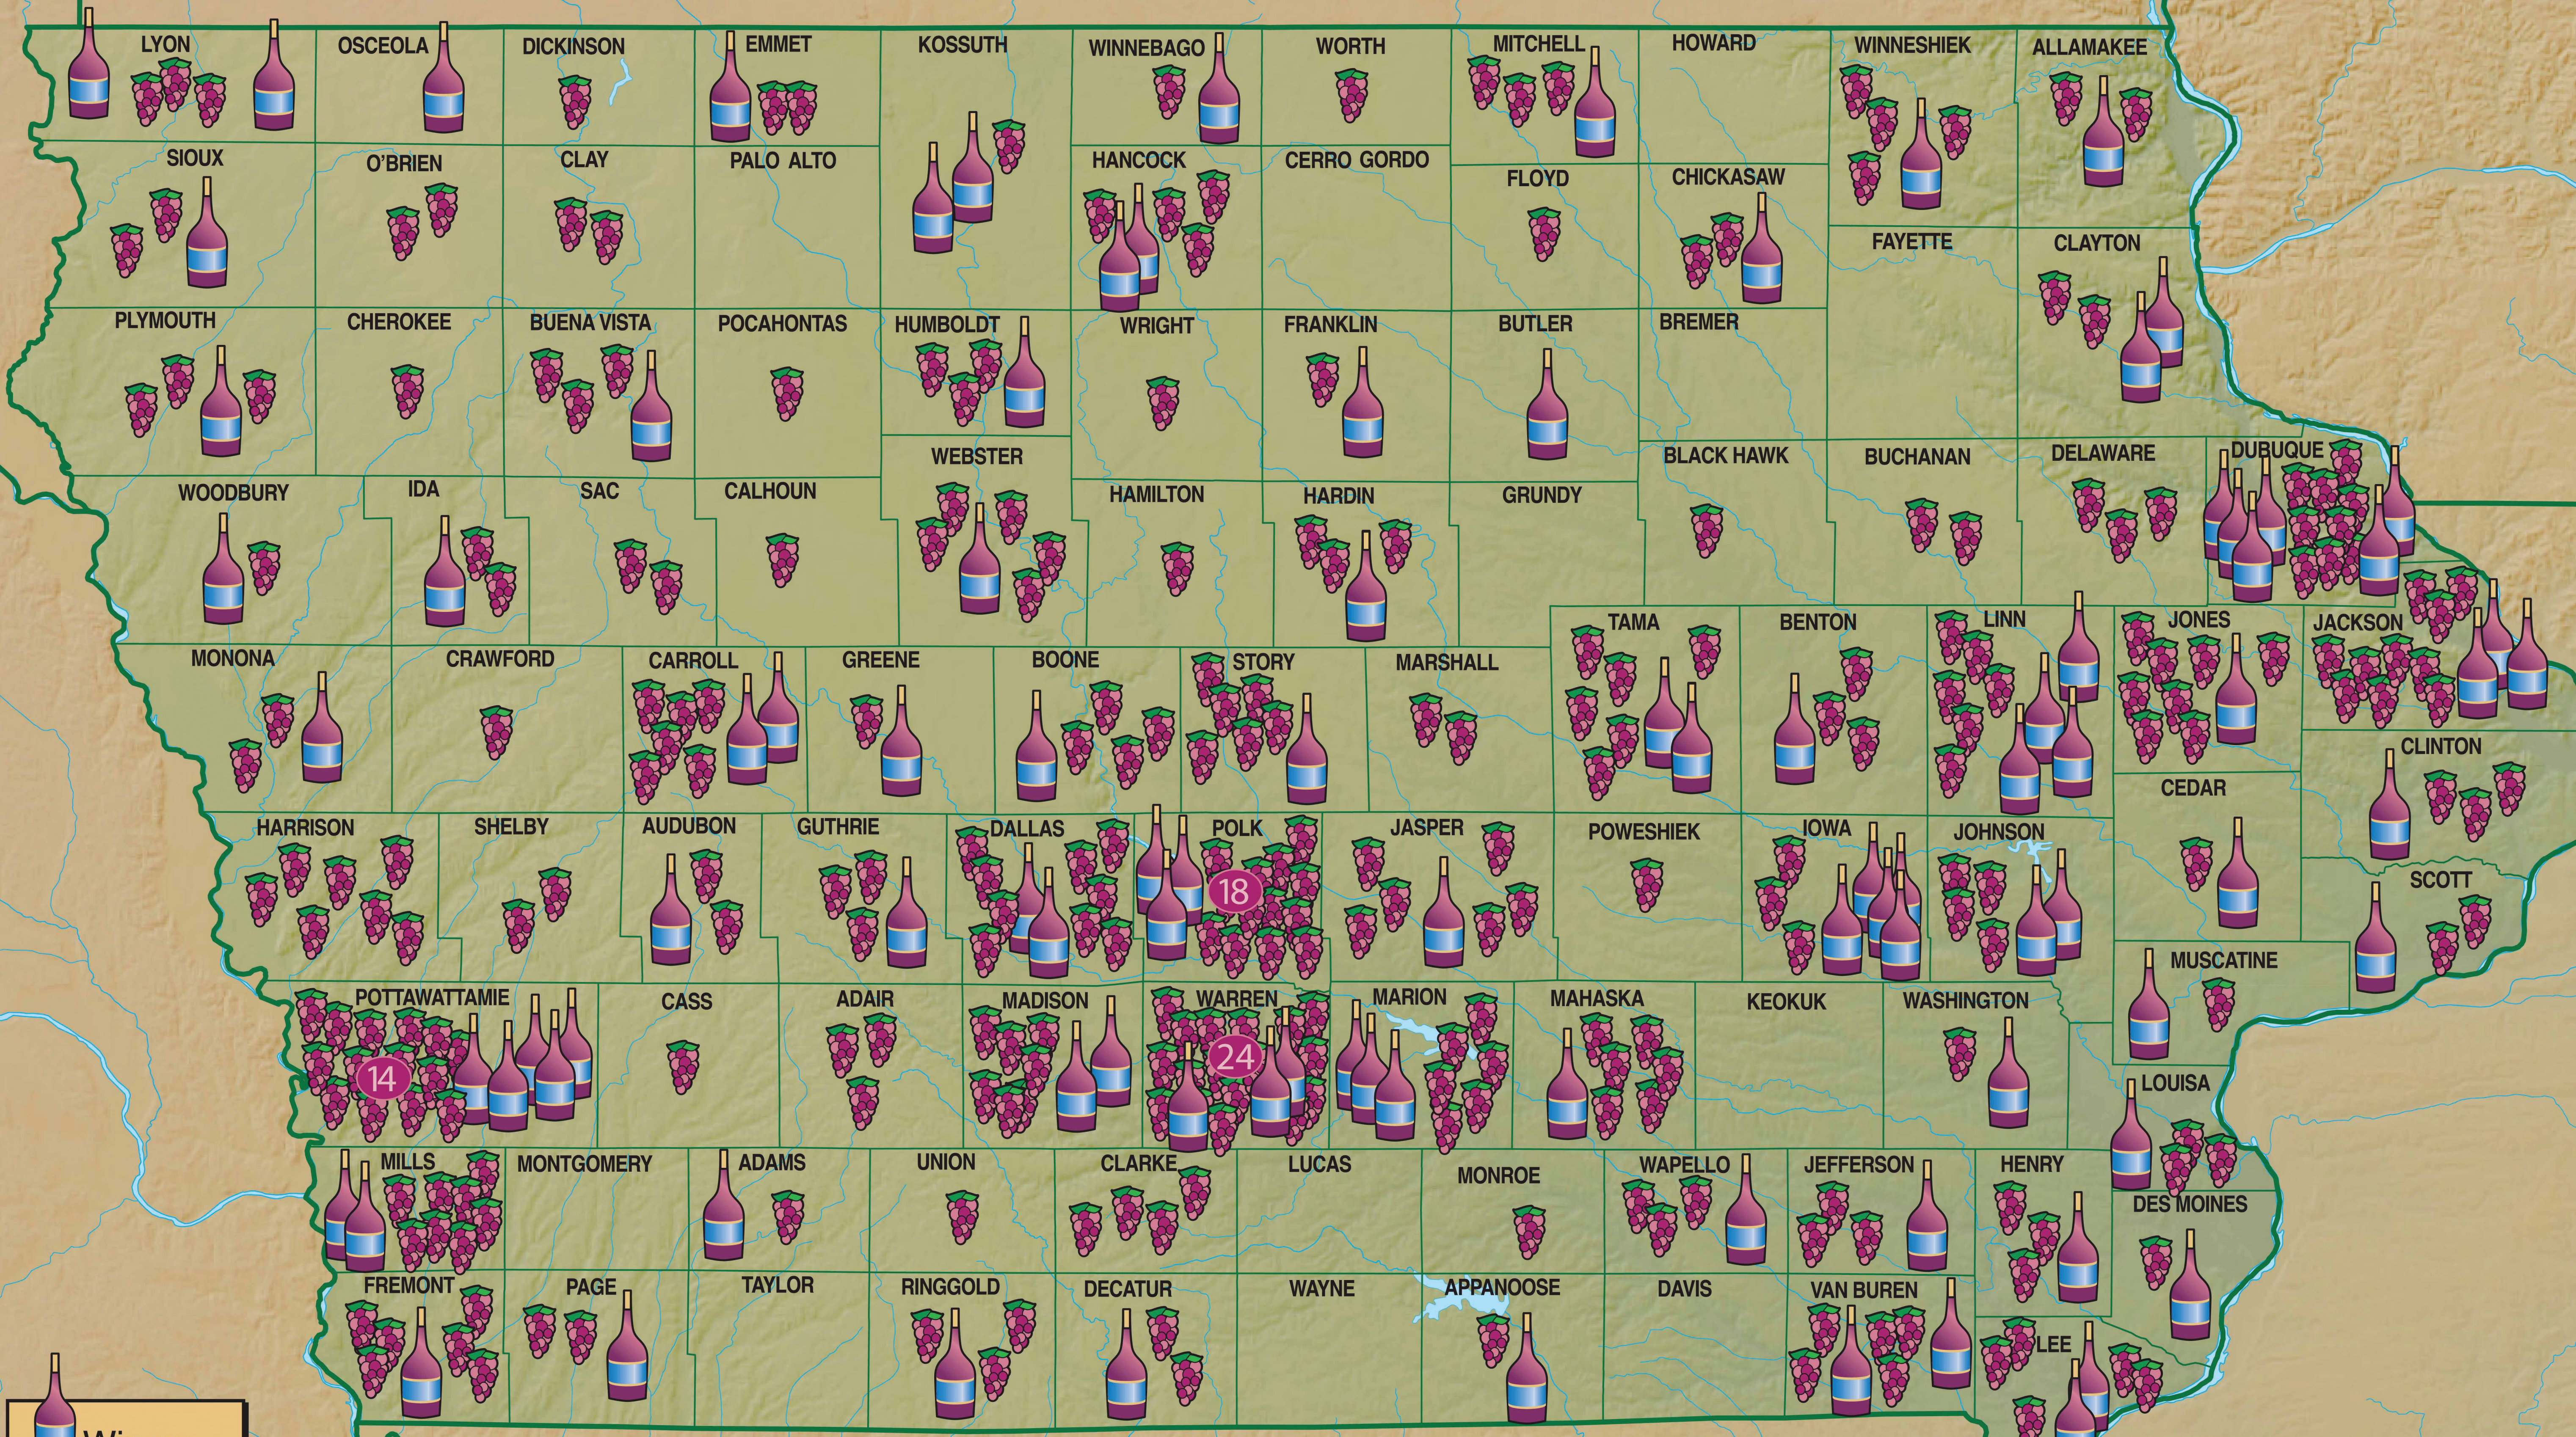

# Iowa Grape Expectations

 Winery  
 Vineyard  
 # if more than 10

99 Iowa Licensed Wineries  
306 Commercial Vineyards

Michael L. White, ISU Extension Viticulture Specialist

IOWA STATE UNIVERSITY  
Extension and Outreach

July, 2012