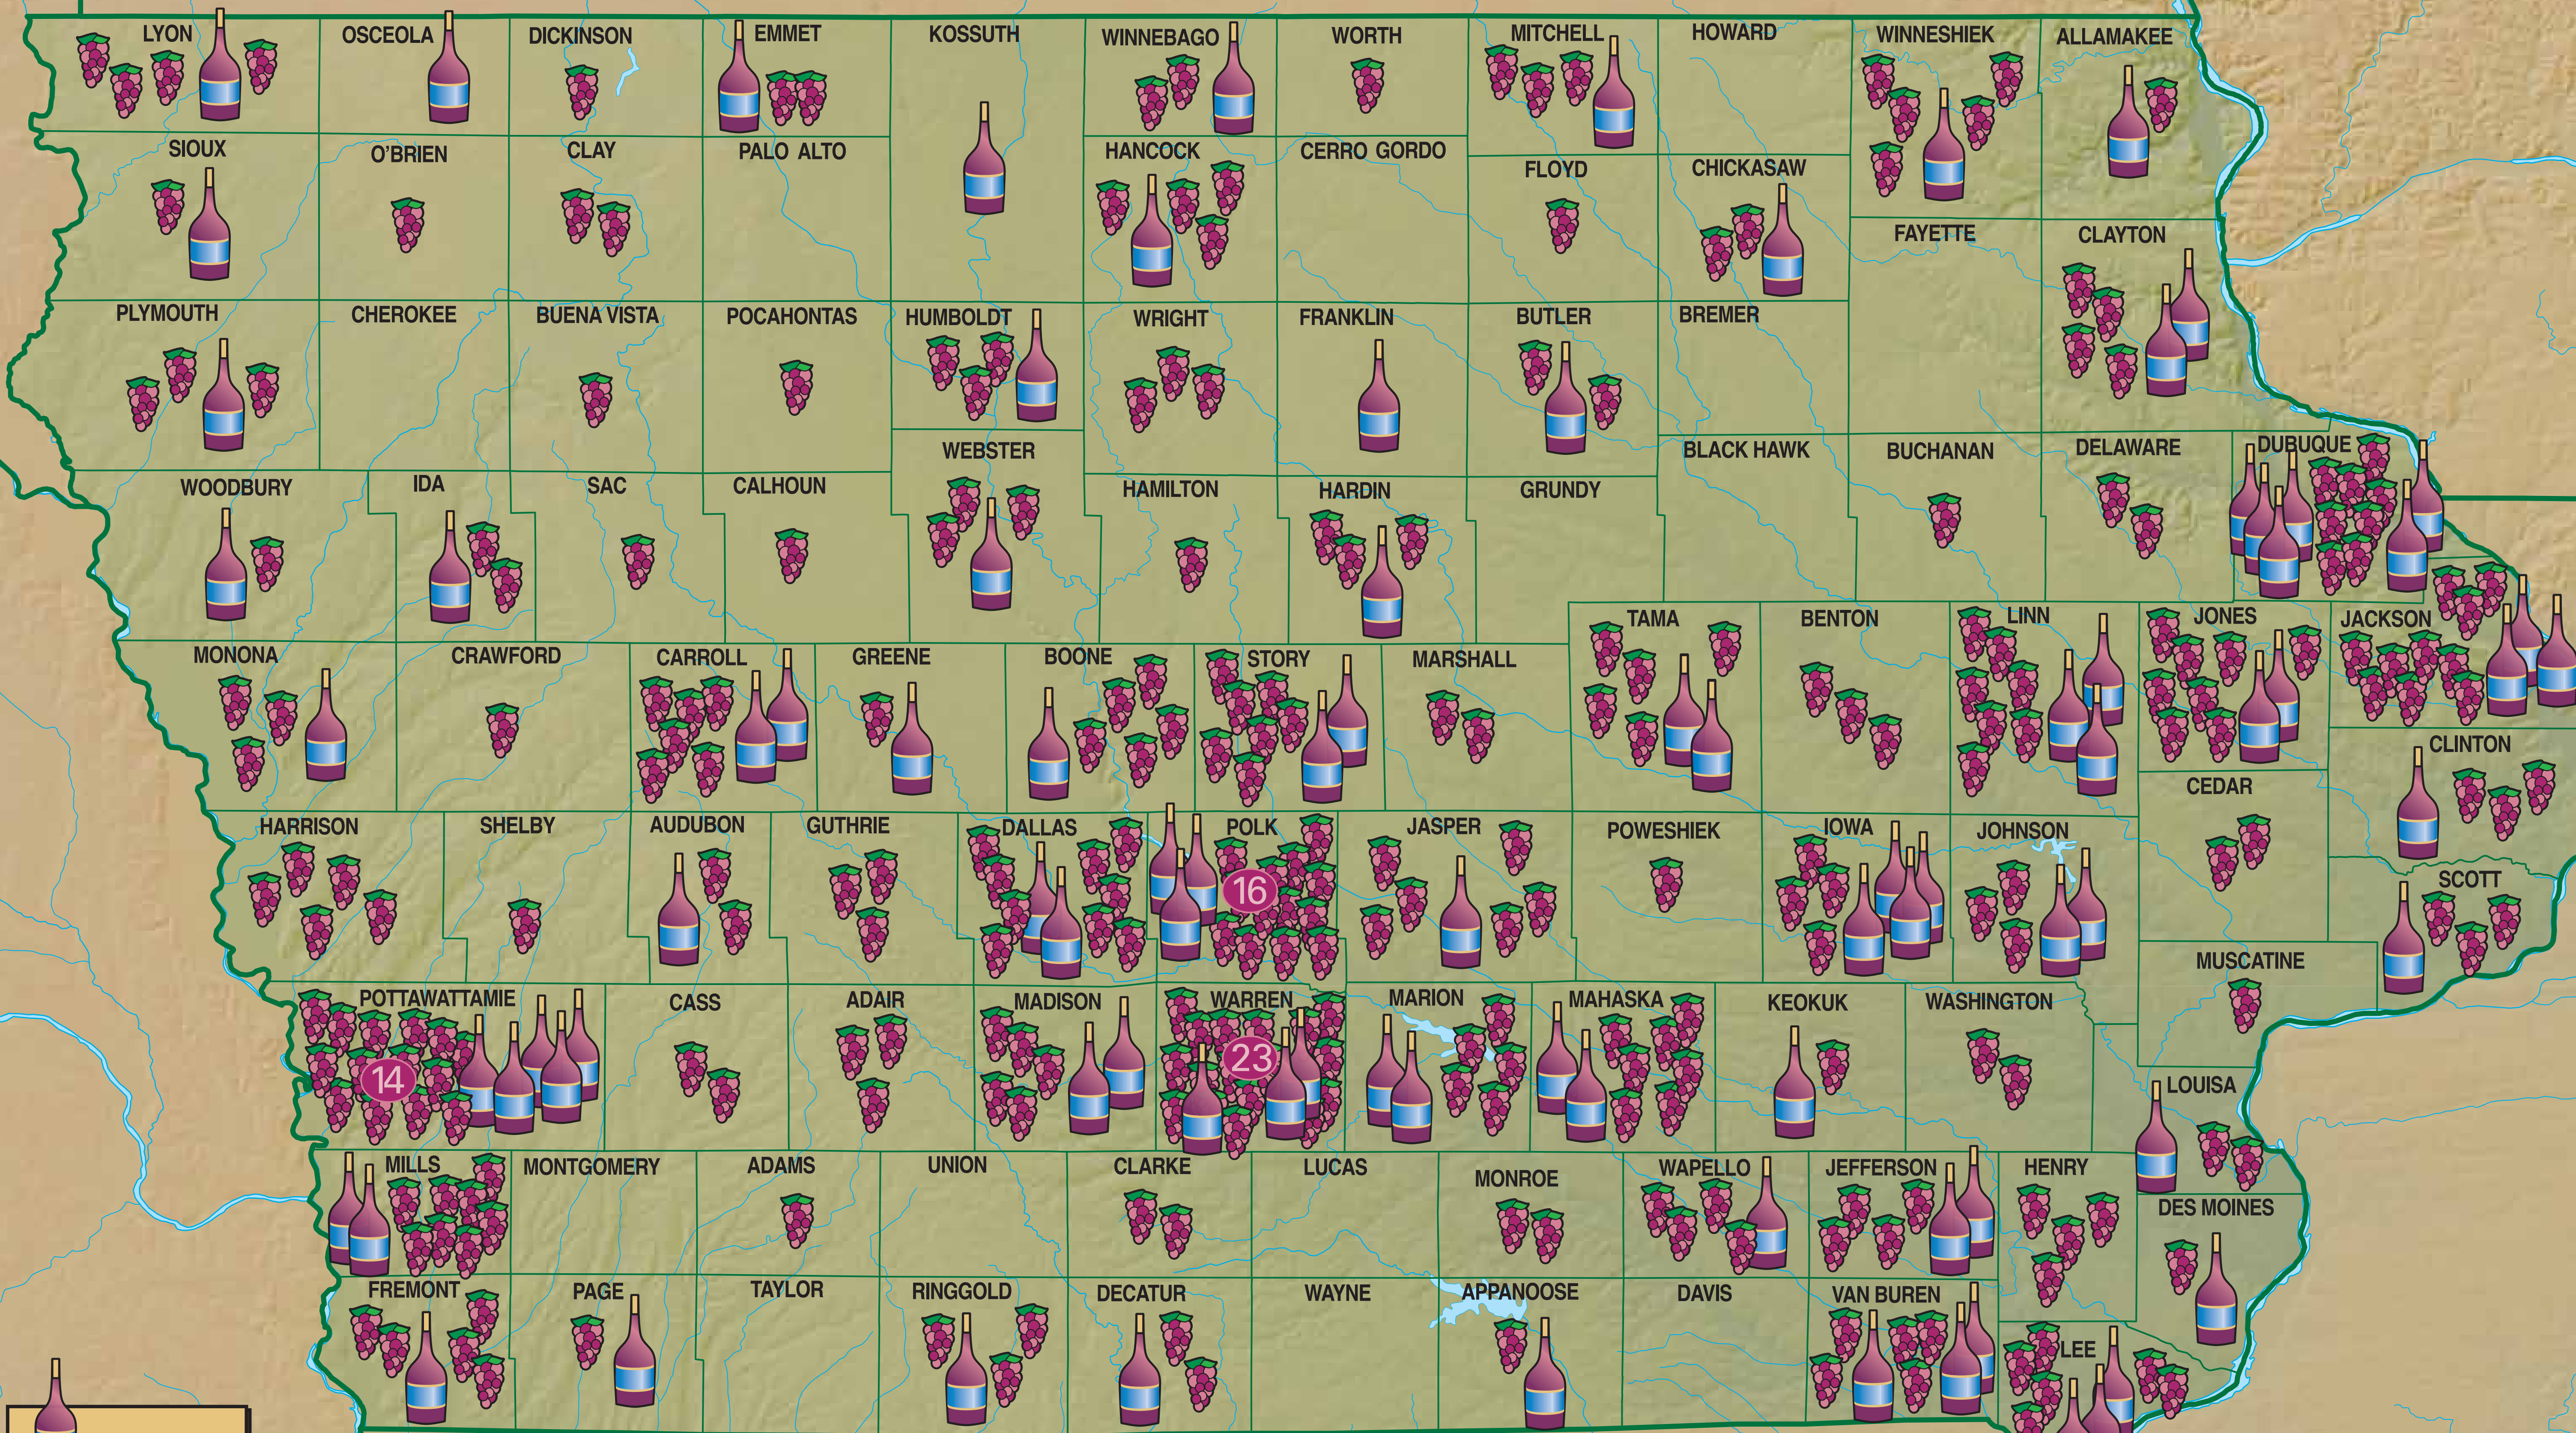

Iowa Grape Expectations

 Winery
 Vineyard
 # if more than 10

92 Iowa Licensed Wineries
301 Commercial Vineyards

Michael L. White, ISU Extension Viticulture Specialist

IOWA STATE UNIVERSITY
Extension and Outreach