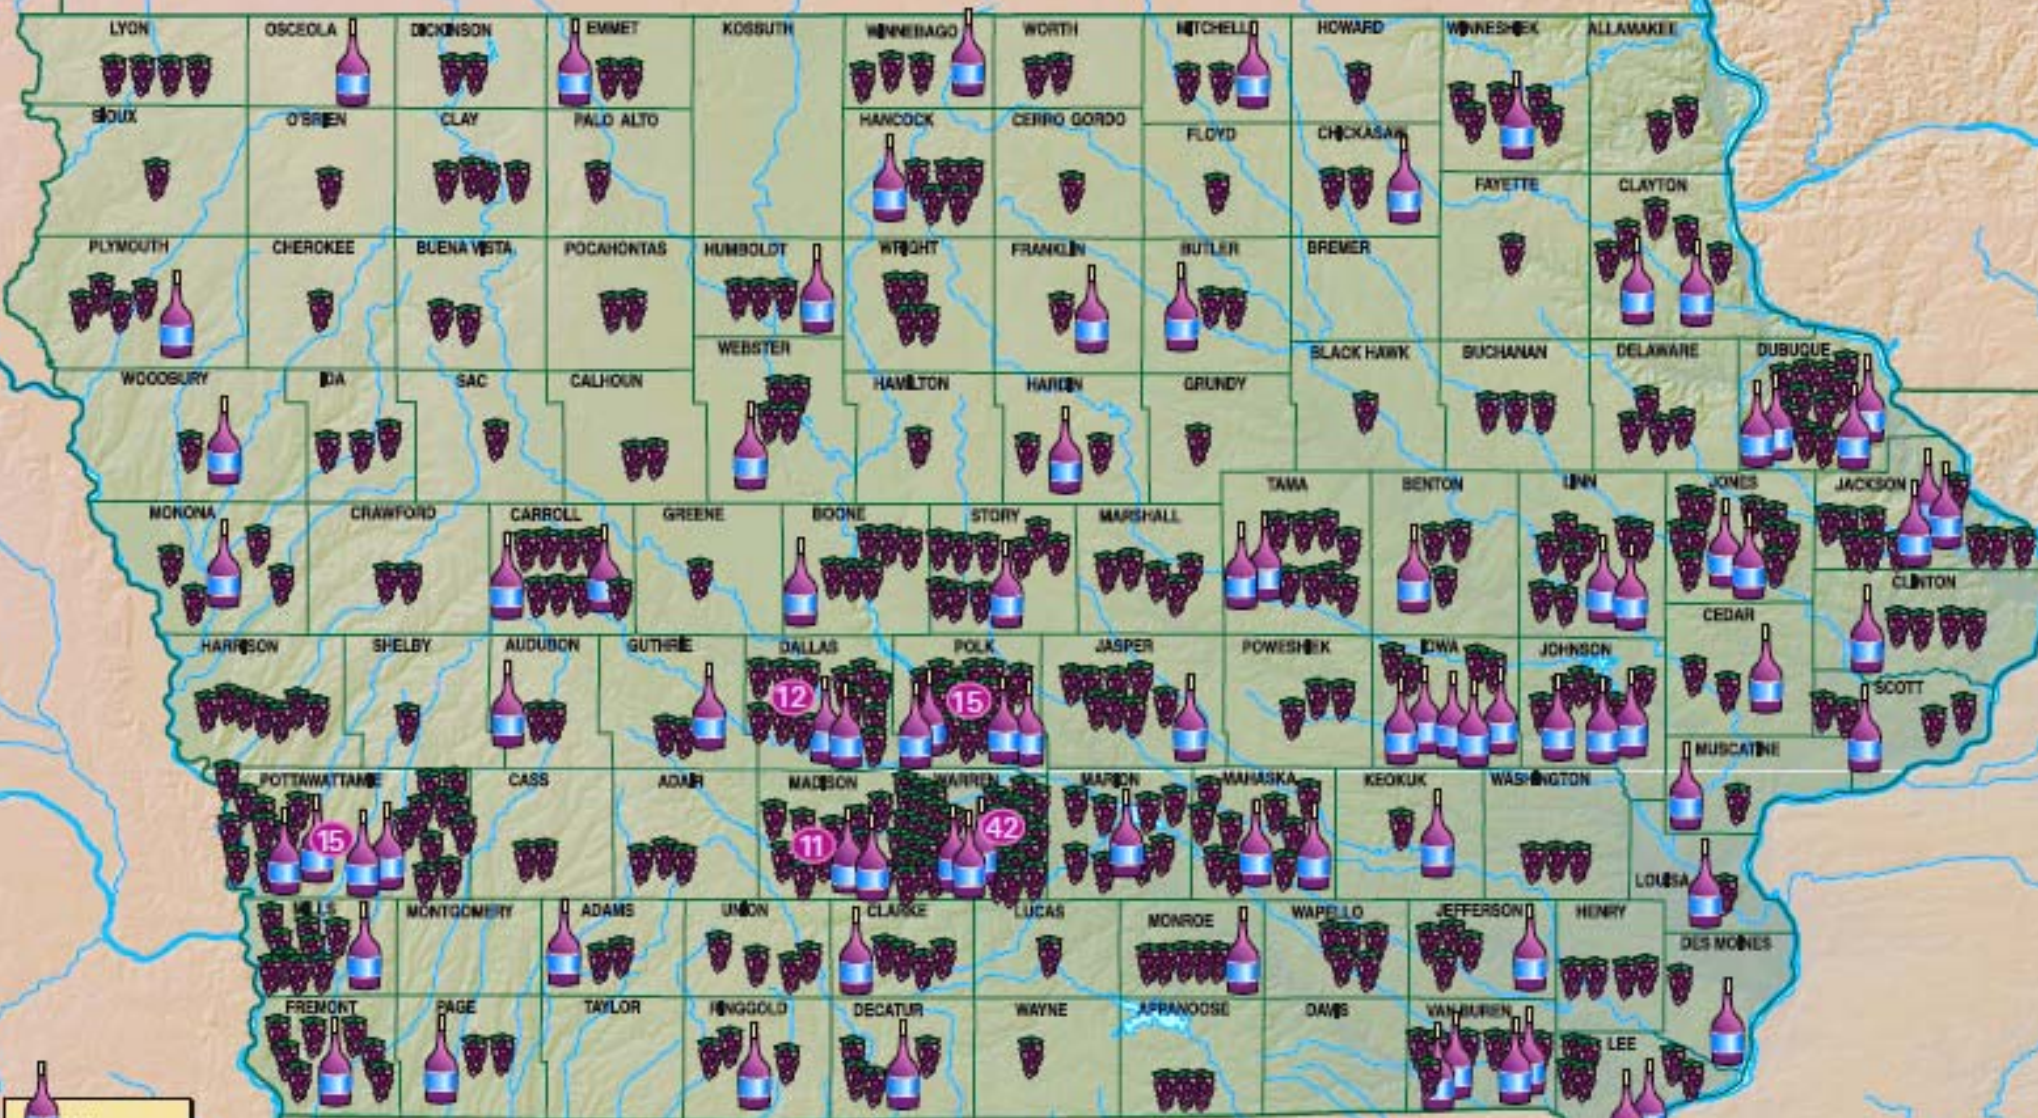

# Iowa Grape Expectations

85 Iowa Licensed Wineries  
413 Commercial Vineyards

Michael L. White, ISU Extension Viticulture Specialist

June, 2010