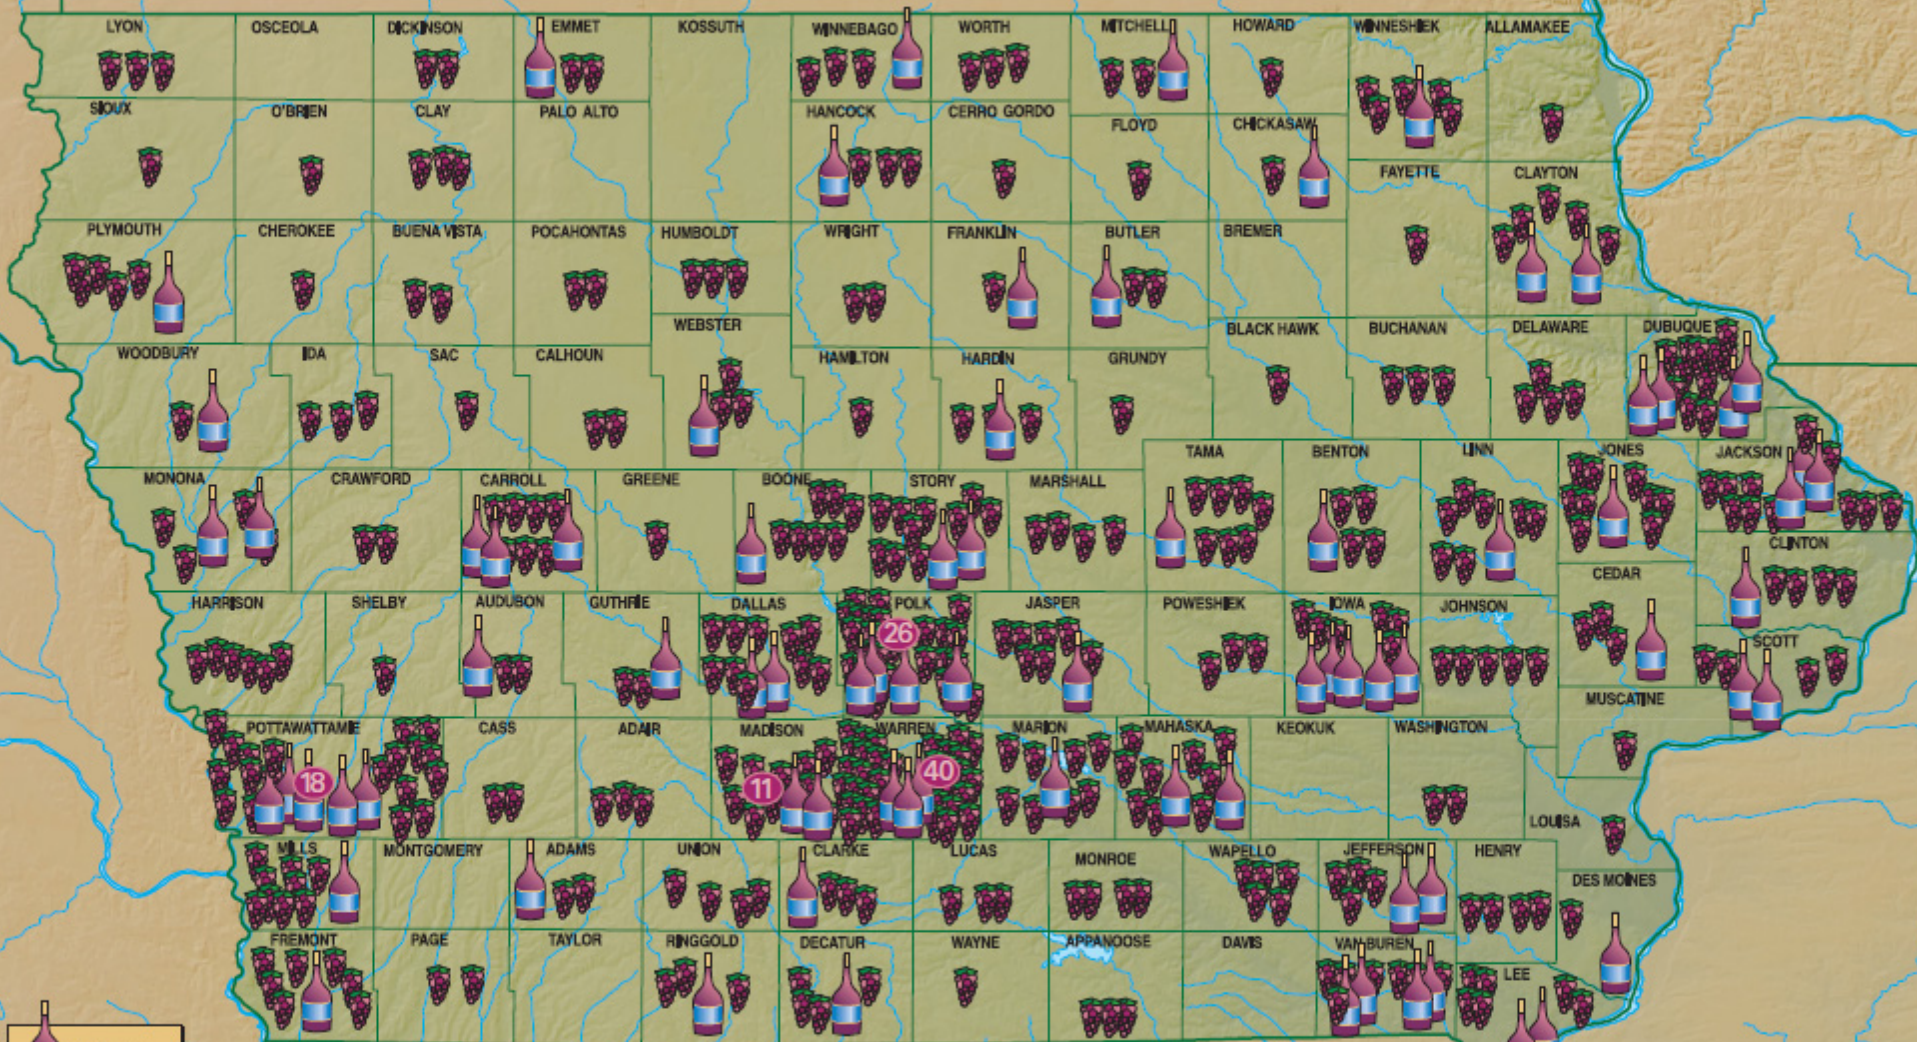

# Iowa Grape Expectations

 Winery  
 Vineyard  
(# if more than 10)

74 Iowa Licensed Wineries  
398 Commercial Vineyards

June, 2009

Michael L. White, ISU Extension Viticulture Specialist