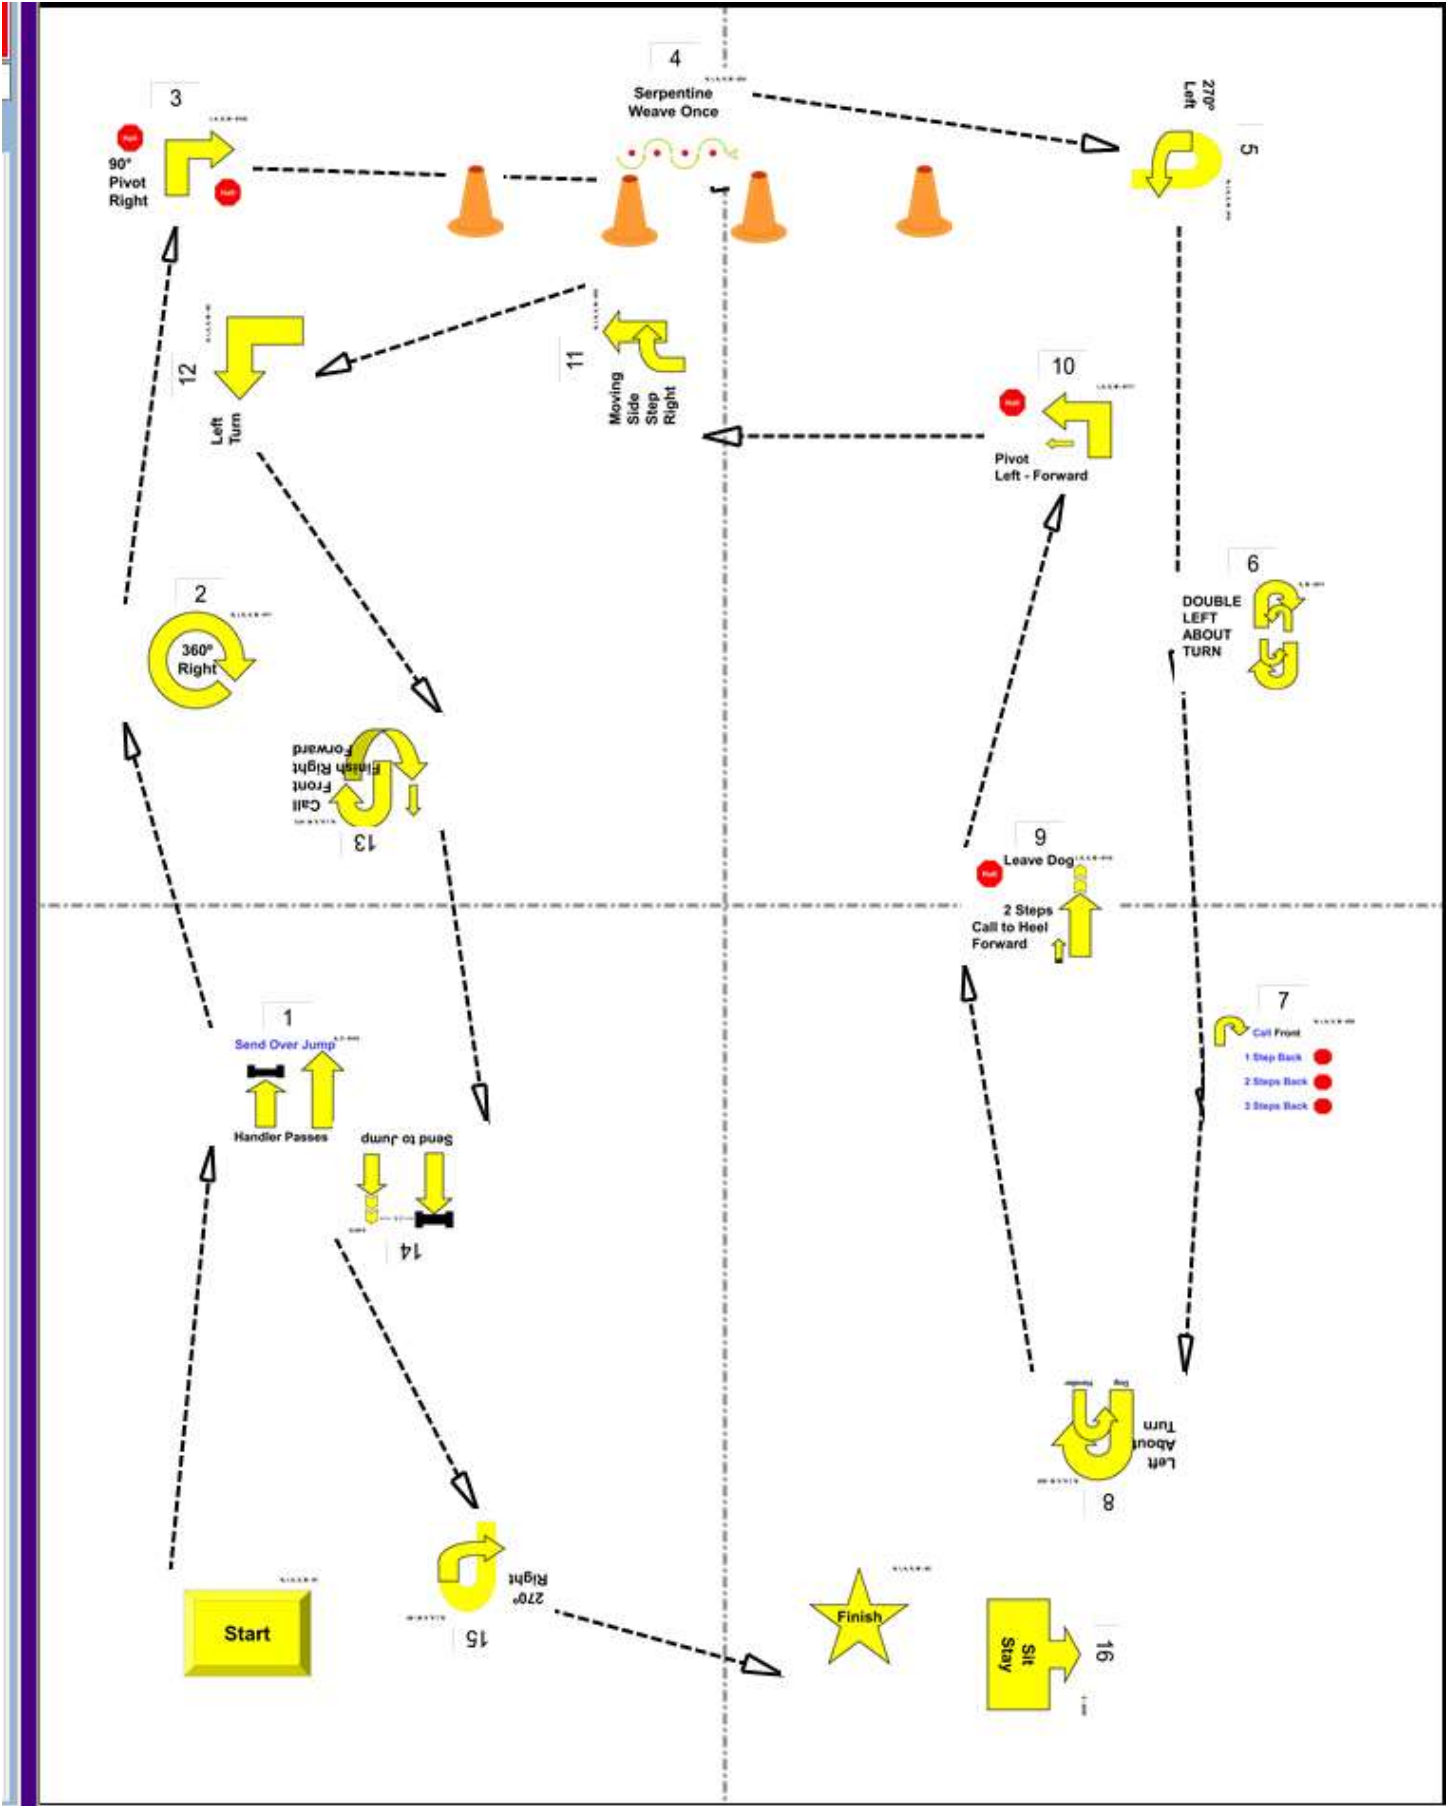

2018 4H beginners rally  
 Excellent (Regular)  
 3014, Wednesday, July 25, 2018

40 Feet wide by 50 Feet high

5 Feet