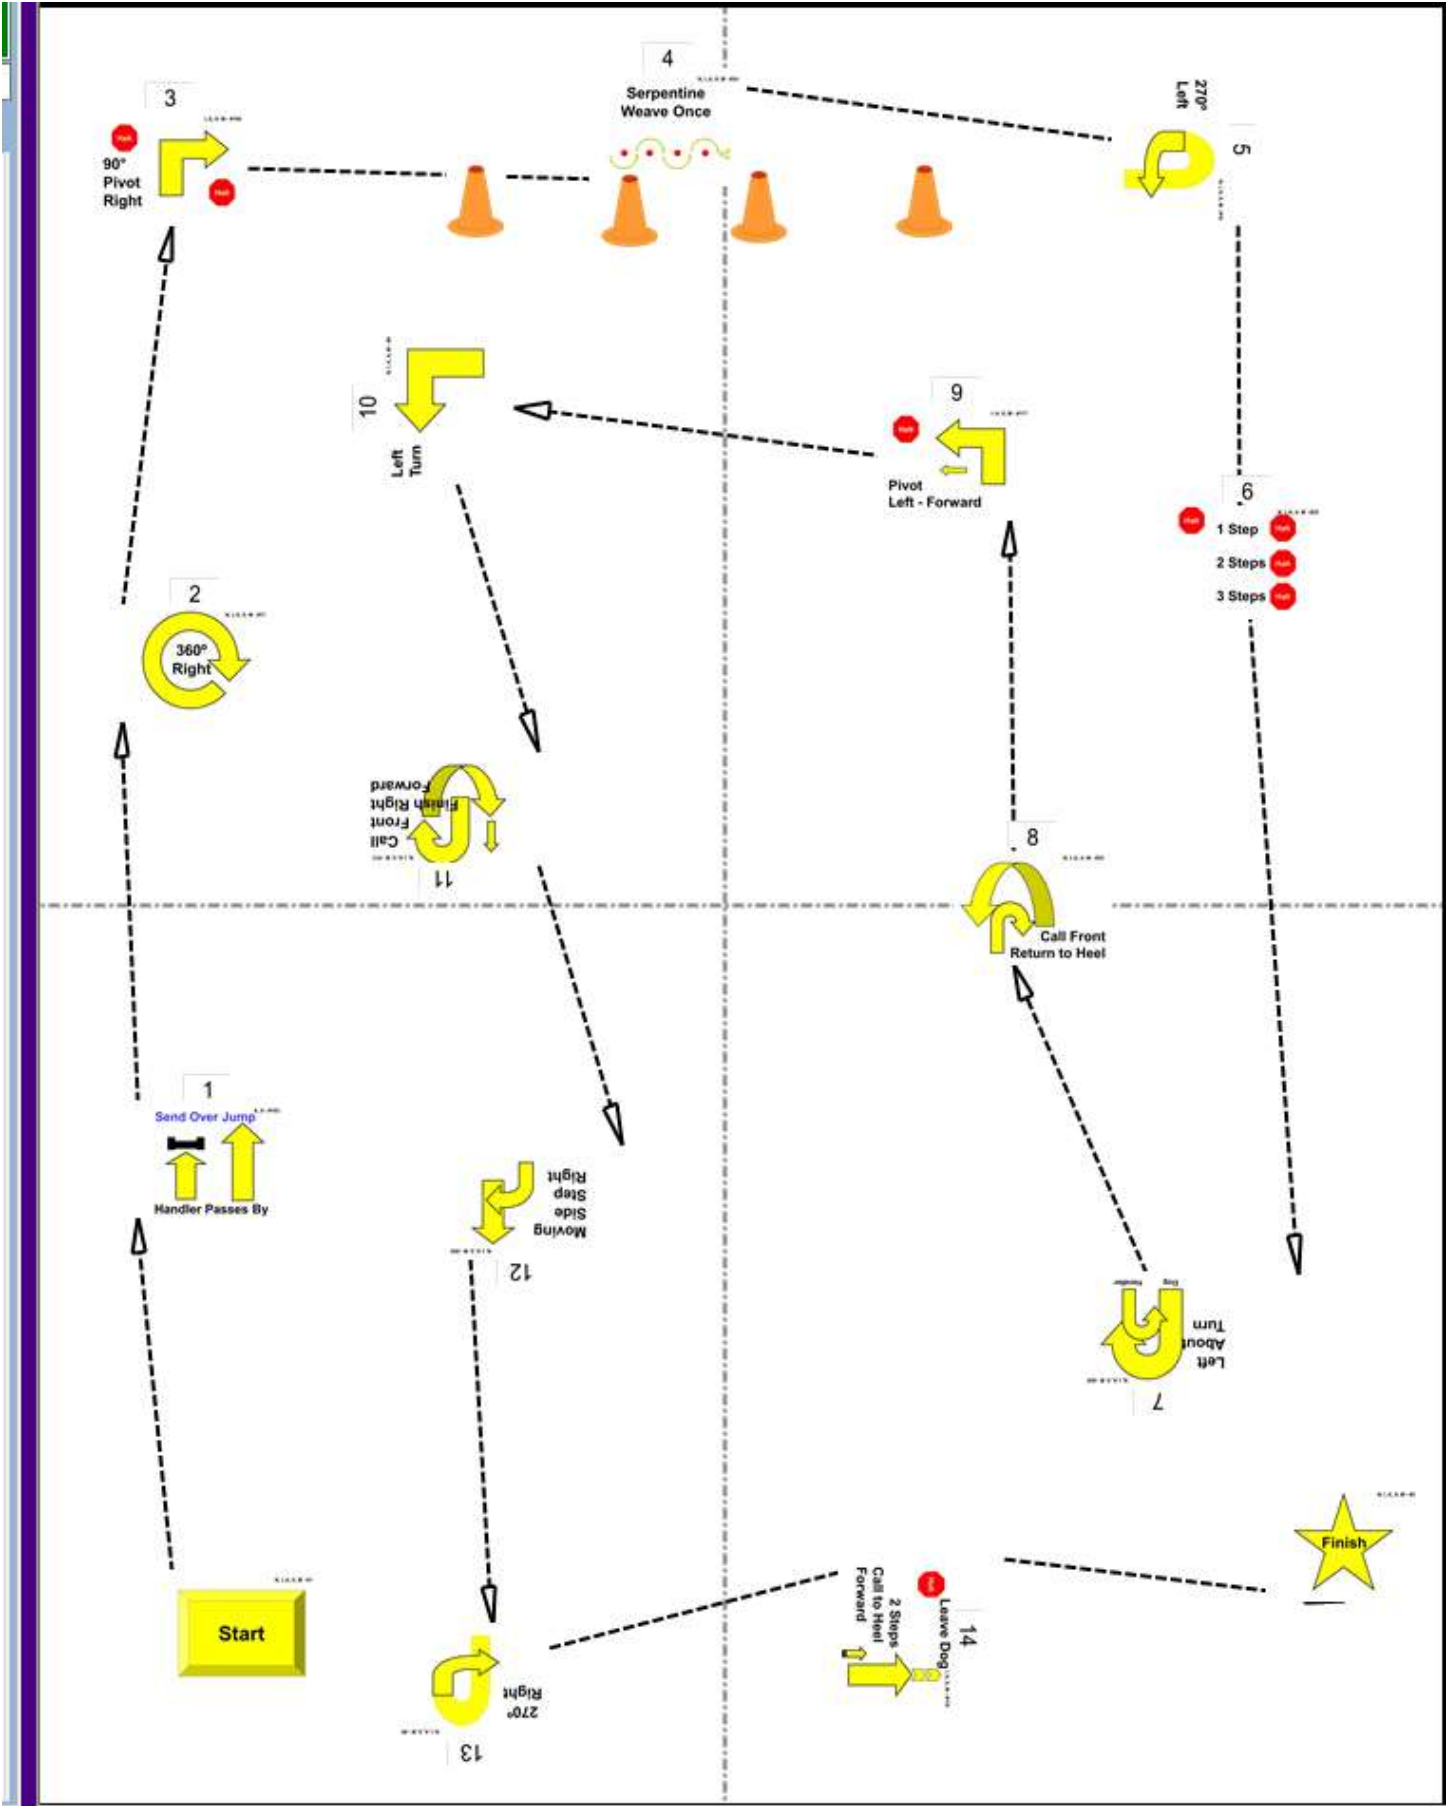

2018 4H beginners rally
 Advanced (Regular)
 3013, Wednesday, July 25, 2018

40 Feet wide by 50 Feet high

5 Feet