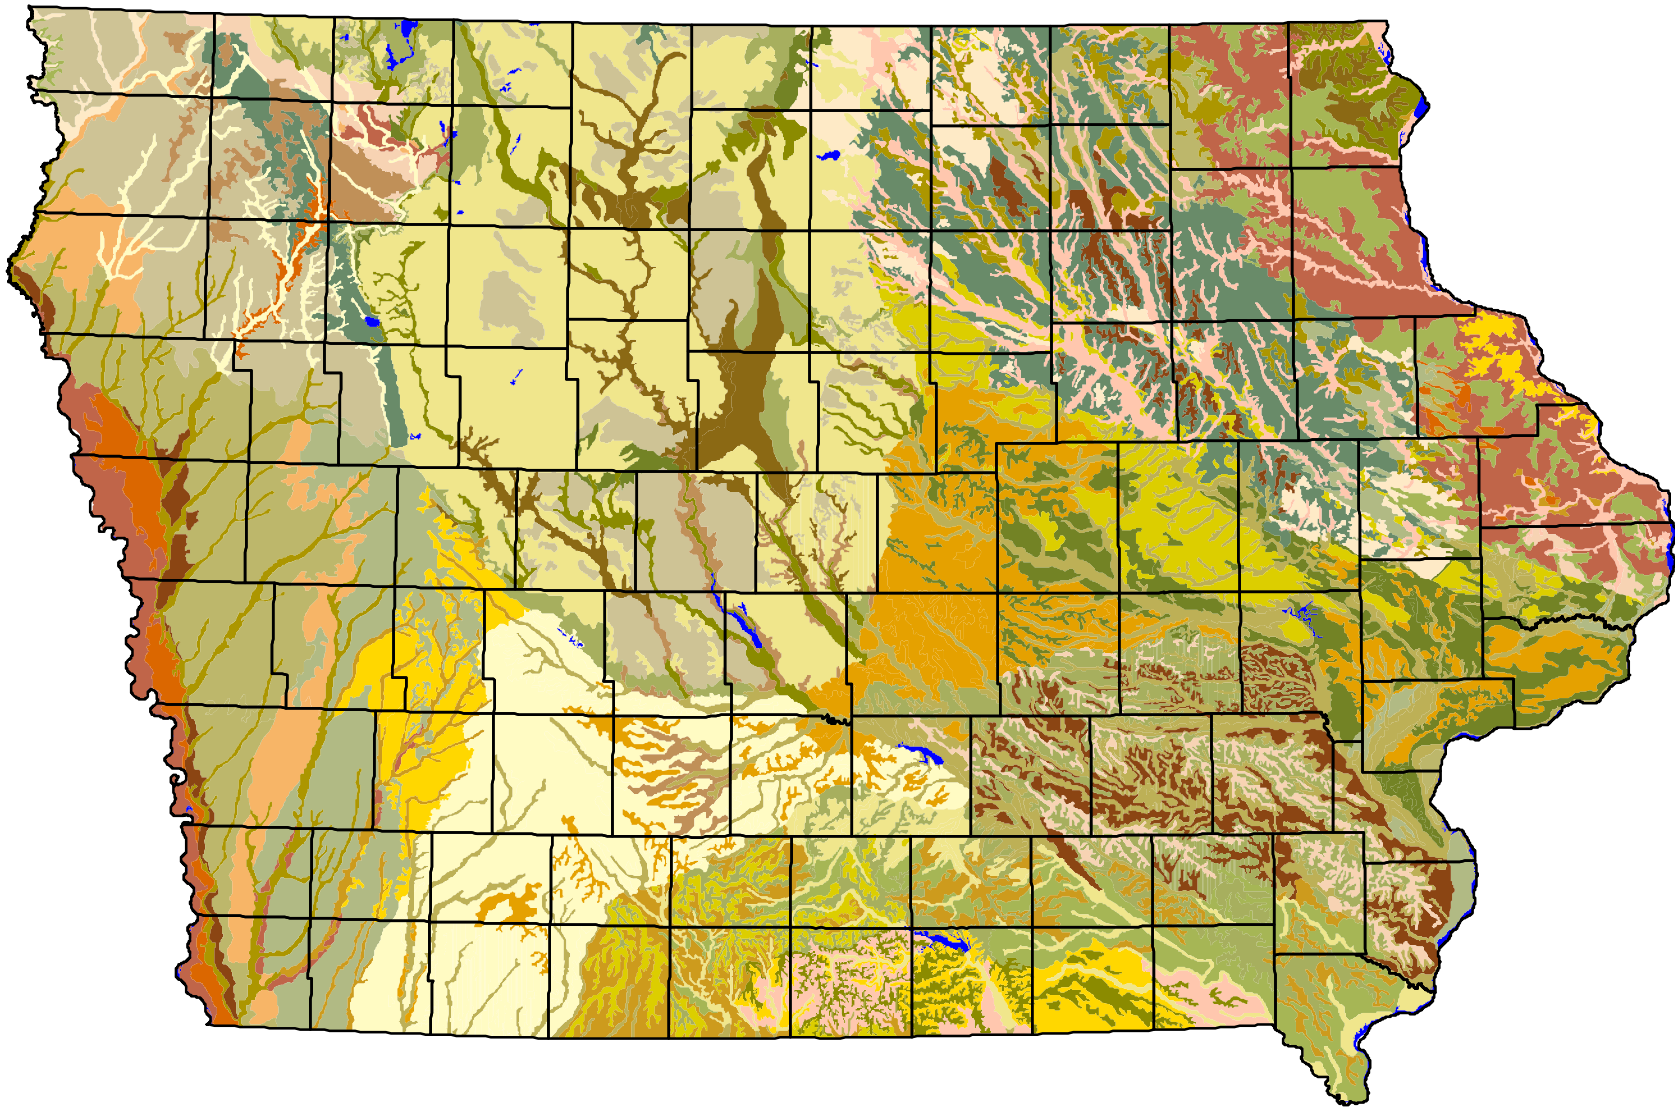

Soil Associations of Iowa

State Soil Geographic (STATSGO) Data Base

Soil Associations														Legend																																																												
Albion-Orawa-Haynie	Armstrong-Gara	Bassett-Clyde	Bolin-Ocheyedan	Canisteo-Nicollet-Carlon	Chebea	Clinton-Nicollet-Webster	Clinton-Storden-Nicollet	Clinton-Lisley-Nordres	Clinton-Linsley	Clyde-Protvin-Cresco	Coland-Clarion	Coland-Storden-Hayden	Coland-Wadena-Hivelock	Colo-Calico-Kennebec	Colo-Nodaway-Zook	Dinssale-Tama-Madfield	Dorchester-Chasburg-Colo	Downs-Fayette	Downs-Orwood	Downs-Tama	Downs-Wilmington-Letri	Fayette-Downs	Fayette-Downs-Nordres	Fayette-Nordres-Rock-Outcrop	Fayette-Rozetta-Eleoy	Fruitfield-Eliok-Toolsetboro	Galva-Ida	Galva-Primghar-Sac	Gara-Armstrong-Perishing	Gosport-Perishing-Armstrong	Gundy-Haig-Artipe	Hayden-Lester-Storden	Ida-Hamburg	Kennebec-McPaul	Key-or-Clyde-Floyd	Kossuth-Ottsen-Brownton	LaCrescent-Lamoille	Ladoga-Gara-Armstrong	Ladoga-Giv-in-Hedrick	Lamori-Sheby	Leser-Webster-Nicollet	Lindsey-Sheby-Clarinda	Lindsey-Weiler-Keswick	Luton-Saik	Mackeburg-Sharpsburg-Writerset	Mahaska-Taintor	Mama-Guckeen	Marshall-Exira	Marshall-Nevin	Monona-Ida-Napier	Monona-Marshall	Mood-Trent	Nodaway-Colo-Zook	Nodaway-Laws-on-Colo	Oley-Adair	Primghar-Marcus	Ready-Tripoli	Rockton-Winneshiek-Martin	Sac-Galva-Primghar	Seston-Blackhammer-Southridge	Seymour-Edina-Clarinda	Sharpsburg-Sheby	Spart-Dickinson-Orlsea	Spart-Dickinson-Olin	Spillco-Millington	Spillite-Saute-Marshan	Steinauer-Moody	Steinauer-Storden	Tama	Tama-Downs	Tama-Muscatare-Garwin	Tiuss-Wabash-Rowley	Wadena-Harcor-Biscay	water