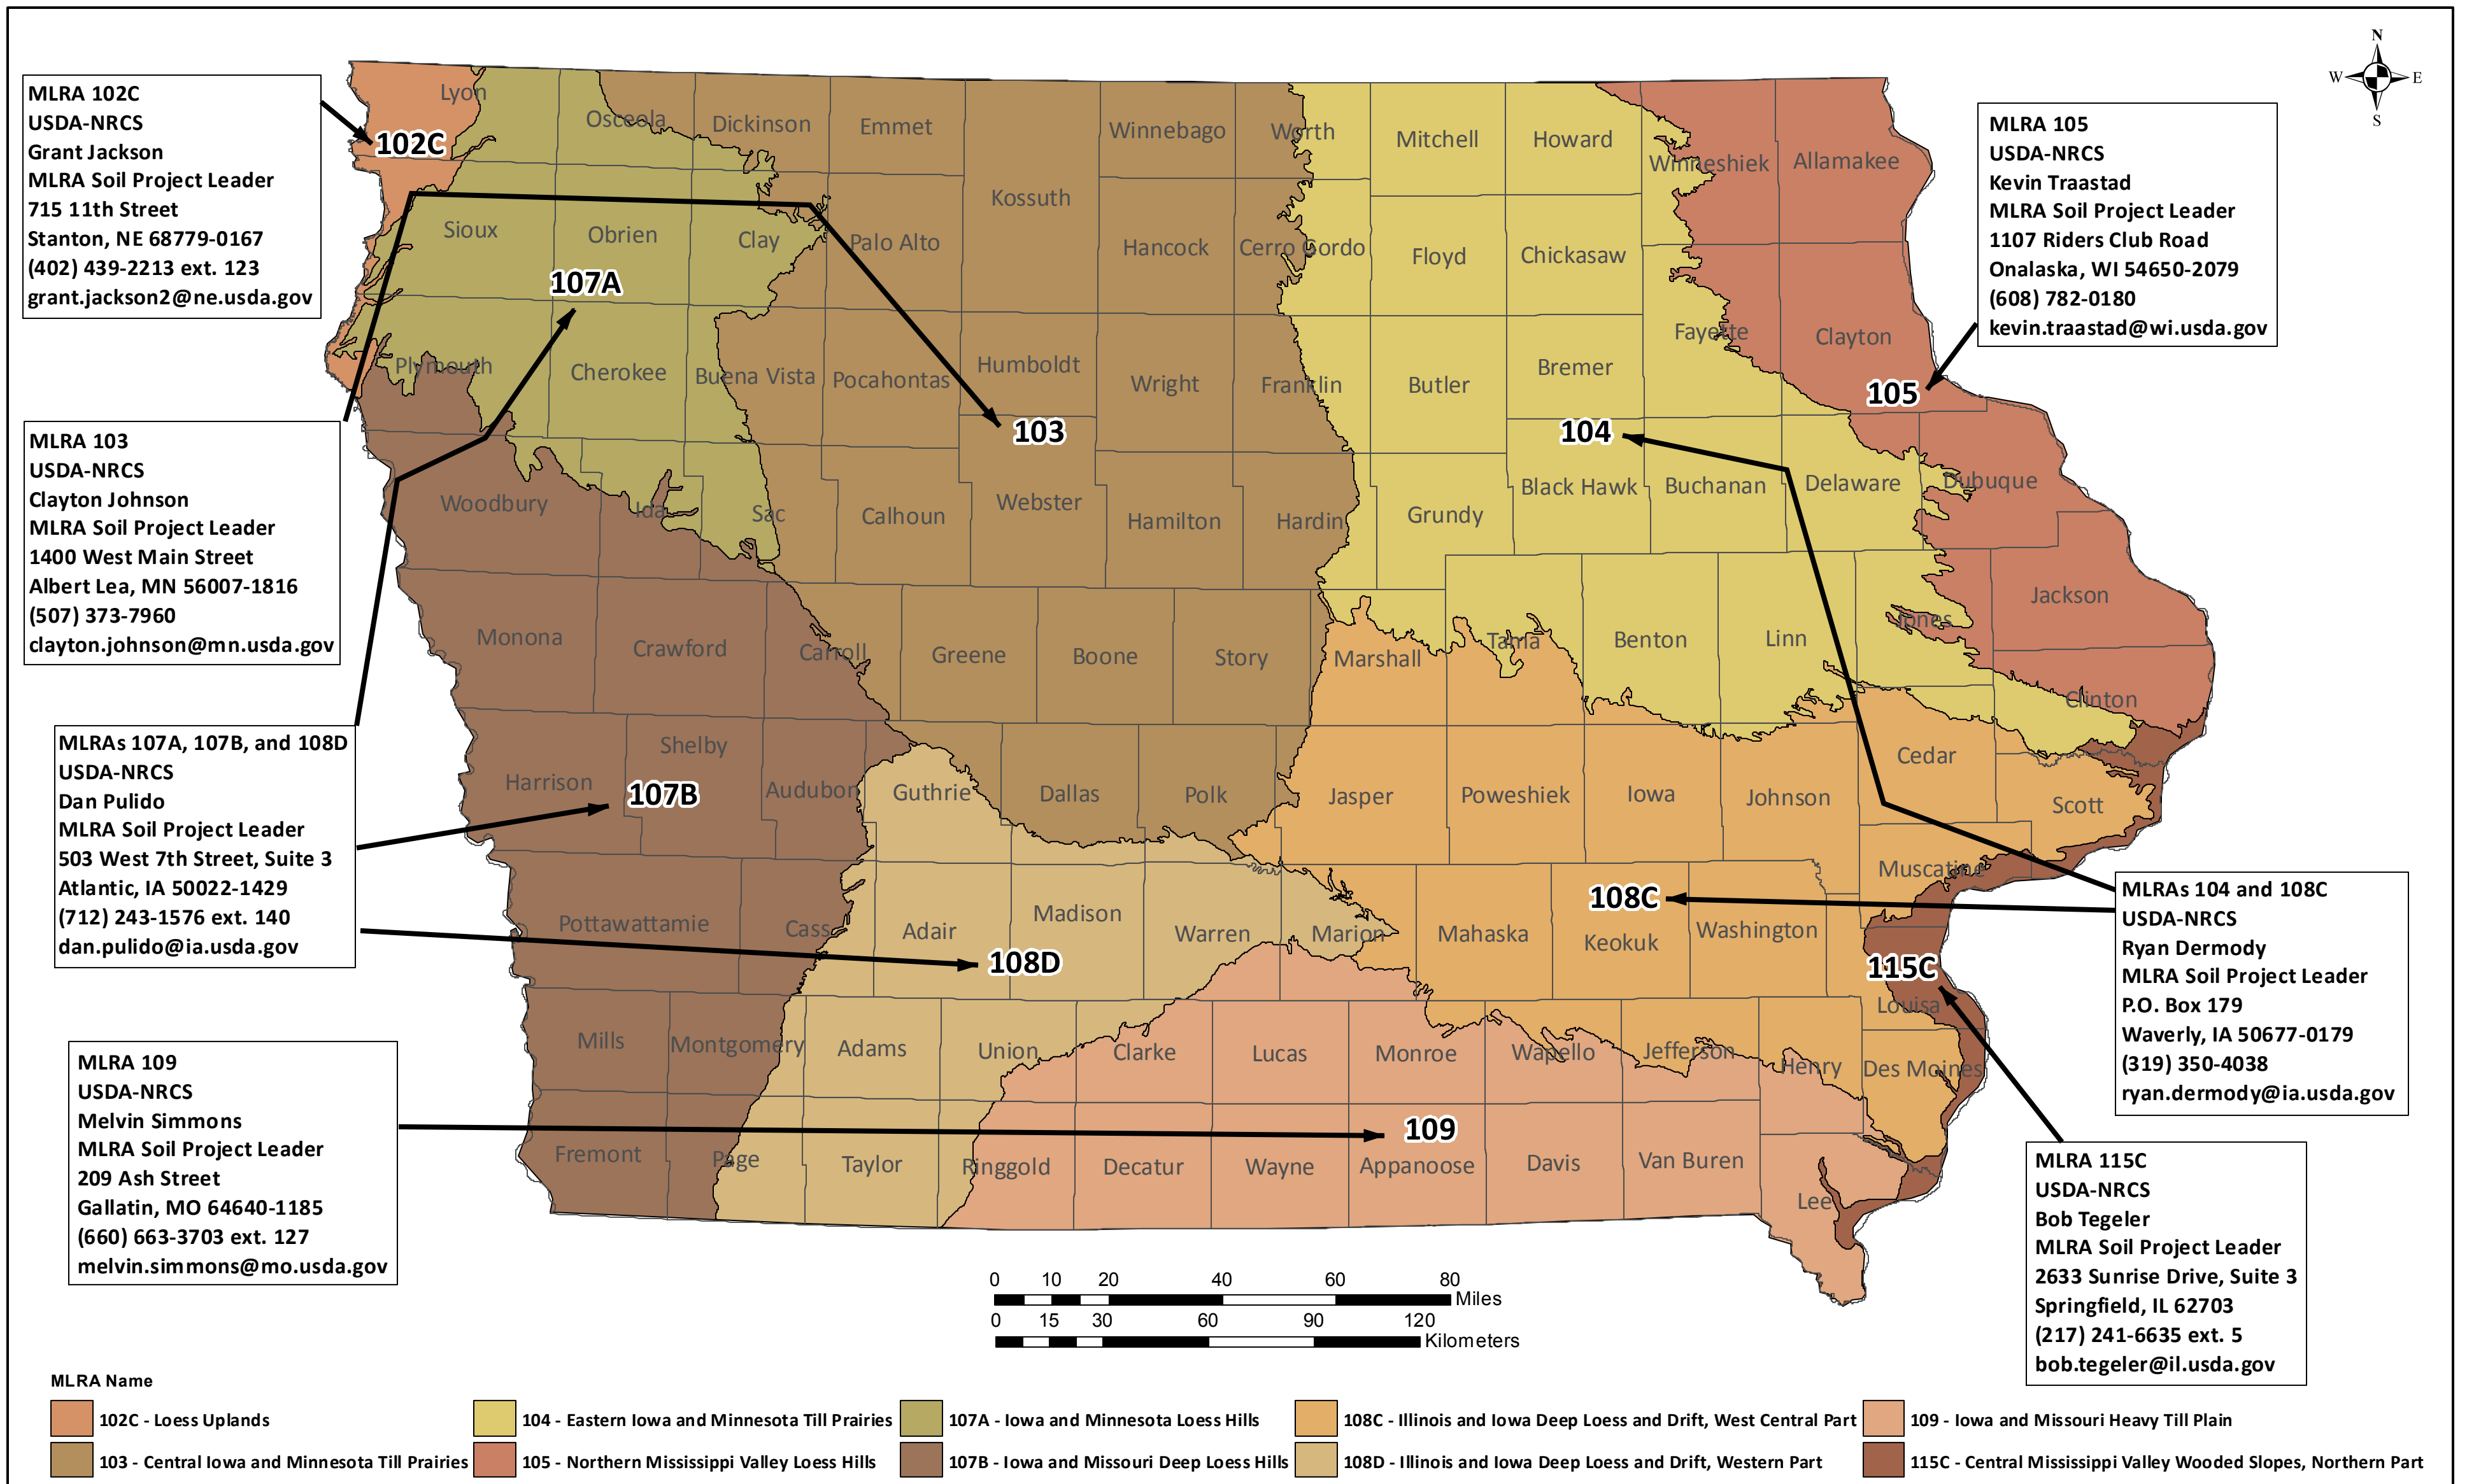

# Major Land Resource Areas (MLRA) within Iowa

Prepared by Aaron Sassman, C. Lee Burras, and Gerald Miller  
 Department of Agronomy  
 Iowa State University  
 Ames, IA 50011

Major Land Resource Area (MLRA) data for Iowa obtained through the United State Department of Agriculture (USDA) Natural Resources Conservation Service (NRCS) Geospatial Data Gateway (<https://gdg.sc.egov.usda.gov/>) as of May 2015