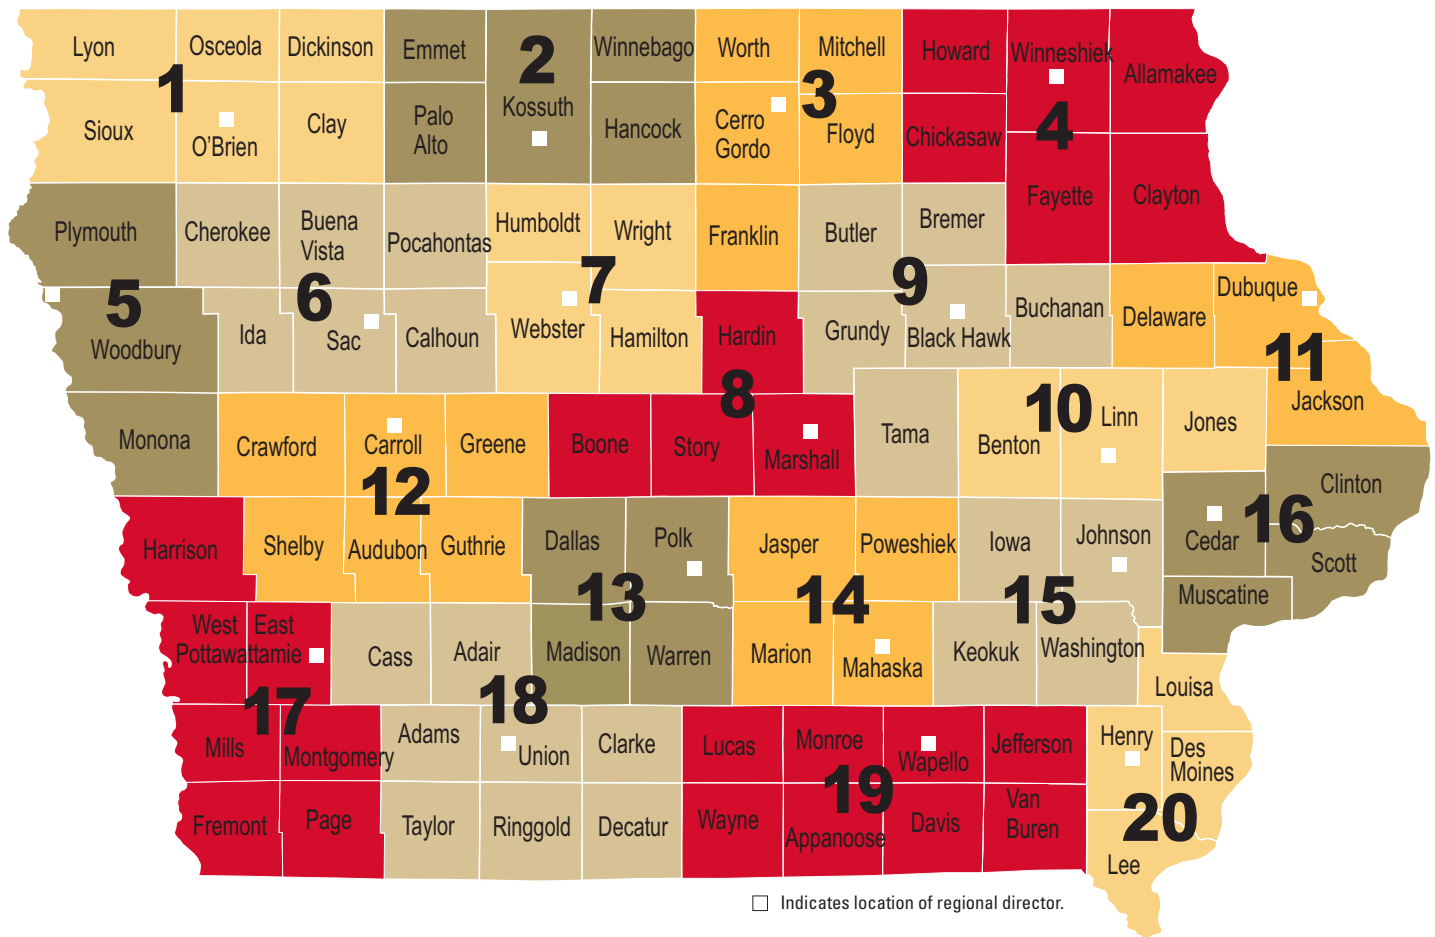

IOWA STATE UNIVERSITY

Extension and Outreach

Contact your regional director at these county offices:

Cheryl Heronemus
 Region 1
 (712) 957-5045
 C: (712) 240-2472
 hero@iastate.edu
 O'Brien County
 340 2nd St. E
 Primghar, IA 51245