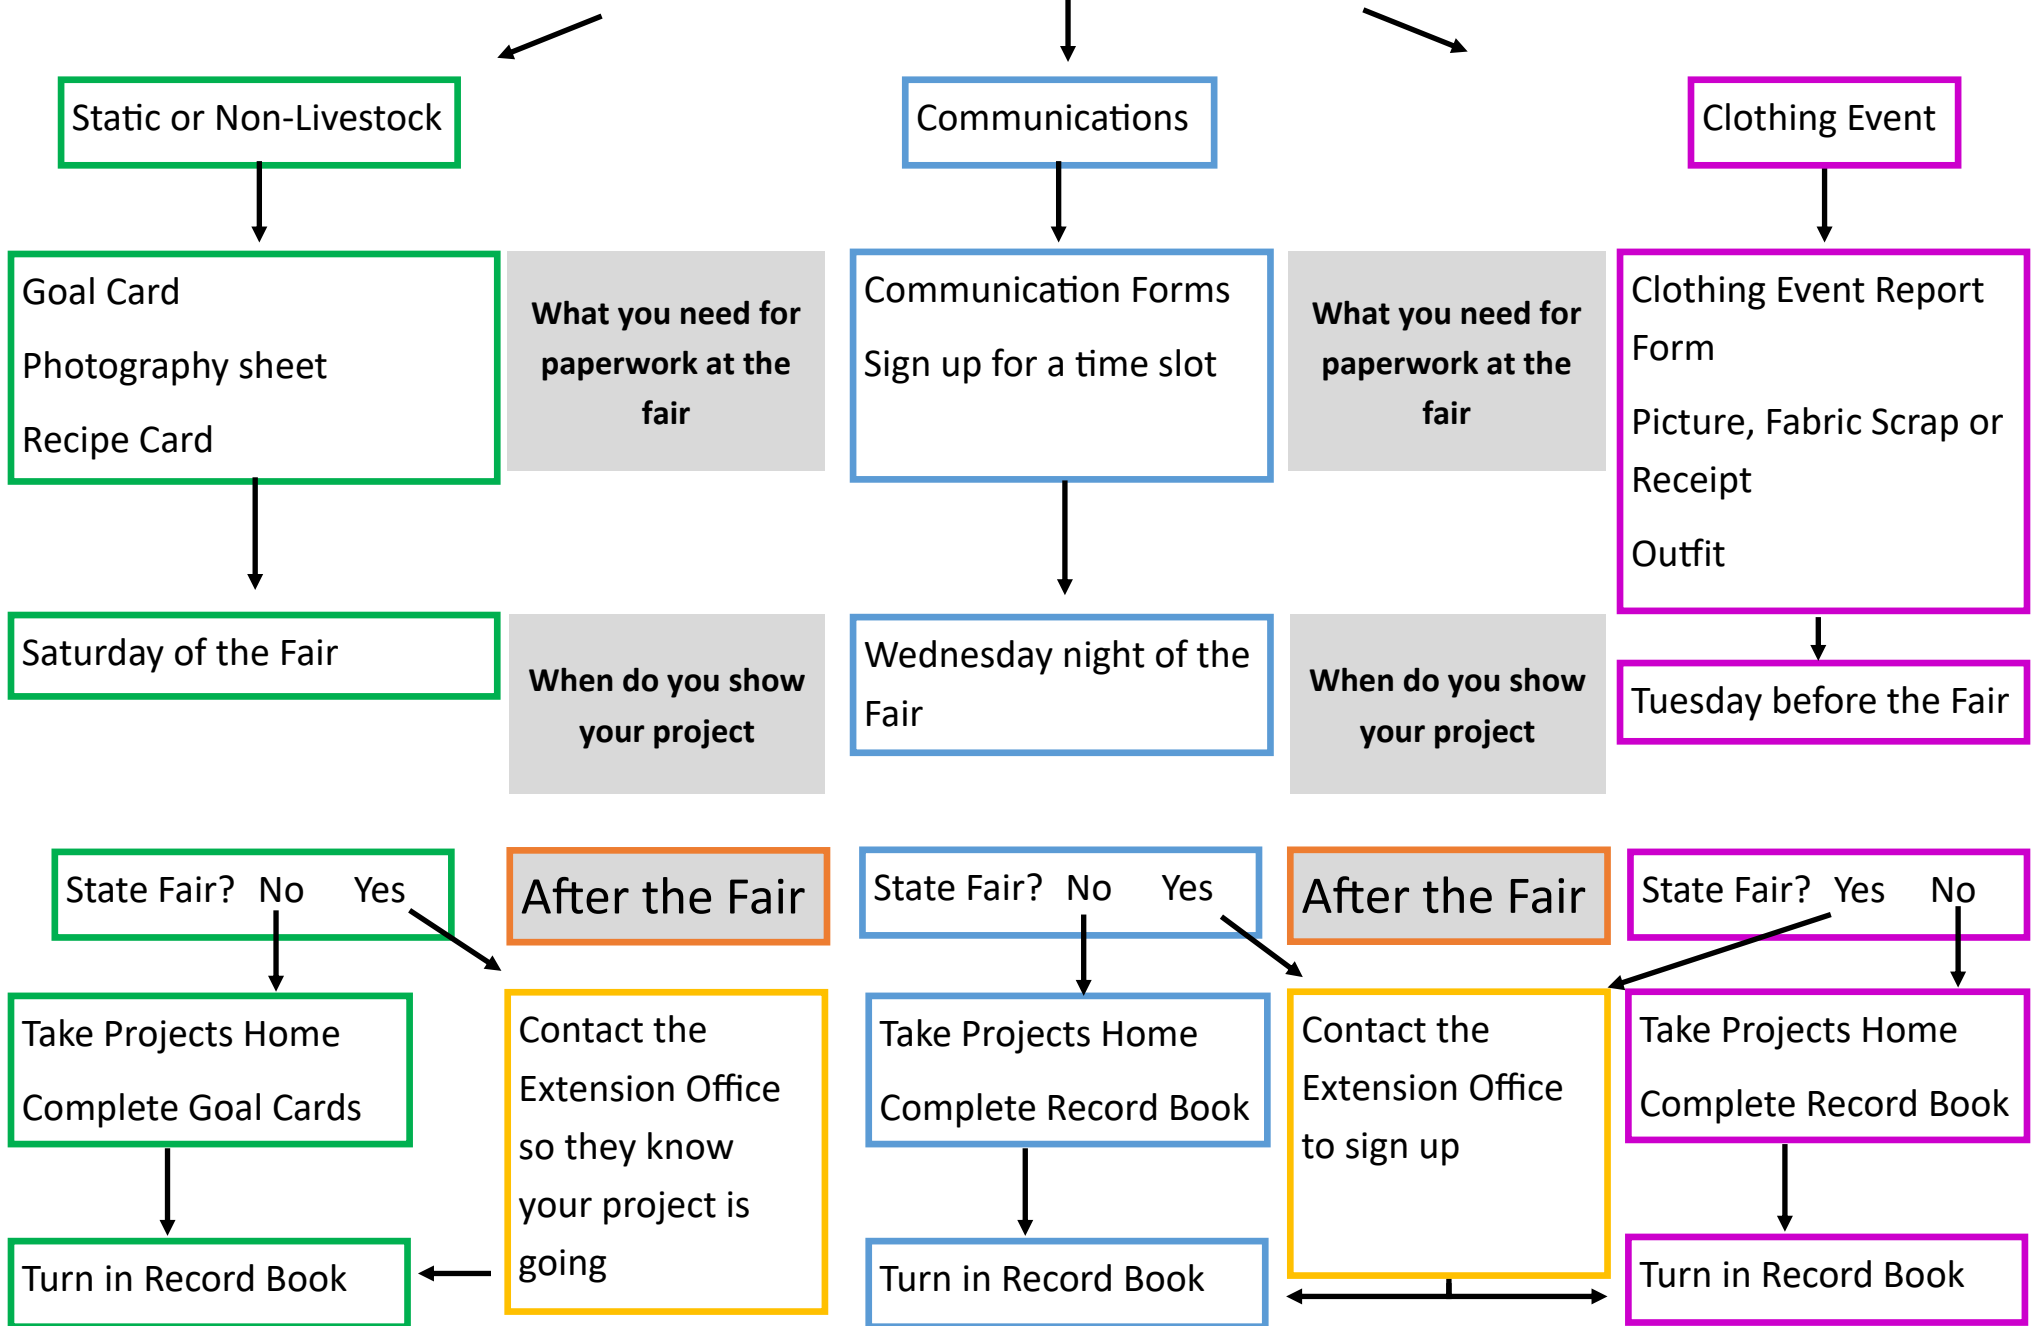

# What is your fair project?

# What is your project?

State Fair  
Deadline is  
July 1

Livestock

Certificate of Vet Inspection

Horse-Sunday of the fair  
Rabbits- Monday morning of the fair  
Sheep-Monday Afternoon of the fair  
Poultry-Monday afternoon of the fair  
Goat-Monday afternoon of the fair  
Dairy-Monday afternoon of the fair  
Beef-Tuesday of the fair  
Swine-Wednesday of the fair

What you need for  
paperwork at the  
fair

When do you show  
your project

Horticulture

Goal Card

Saturday of the Fair

After the Fair

State Fair No

Take Projects Home  
Complete Goal Cards

Turn in Record Book

After the Fair

Take Projects Home  
Annual 4-H Summary  
Sheet  
Livestock Summary

Turn in Record Book