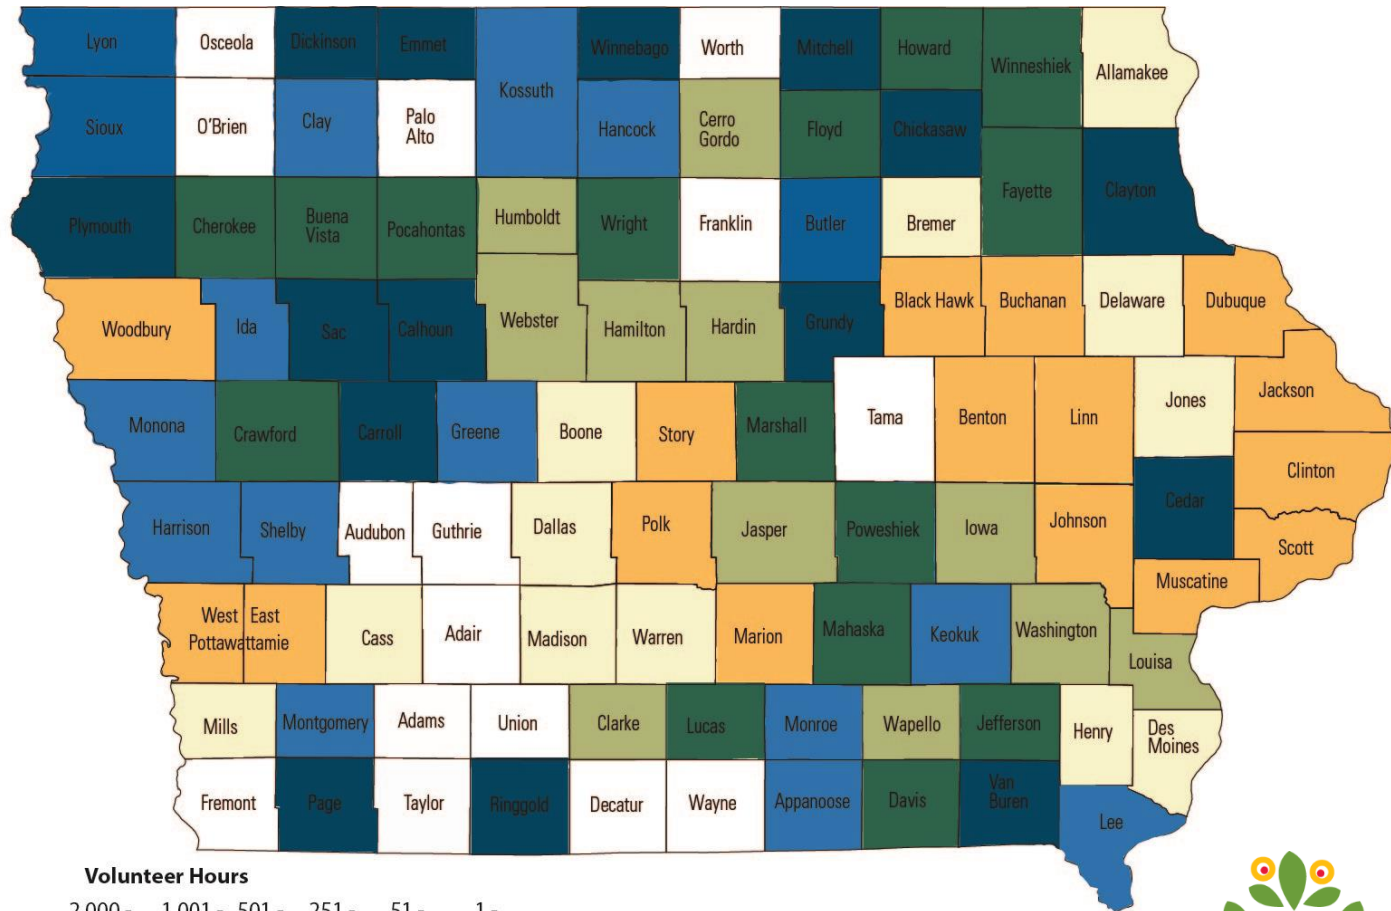

# IOWA MASTER GARDENER

## 2015 VOLUNTEER HOURS BY COUNTY

### Volunteer Hours