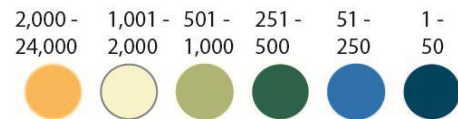

Volunteer Hours