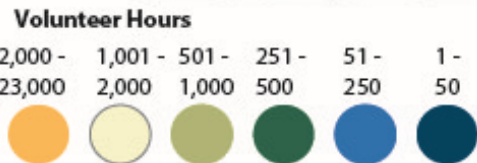

IOWA MASTER GARDENER

2016 VOLUNTEER HOURS BY COUNTY

IOWA MASTER GARDENER 2016

1,930 Active volunteers

119,670 Volunteer hours

\$2,662,658 Value of volunteer hours (\$22.25 per hour)

350 Master Gardener trainees at **25** locations