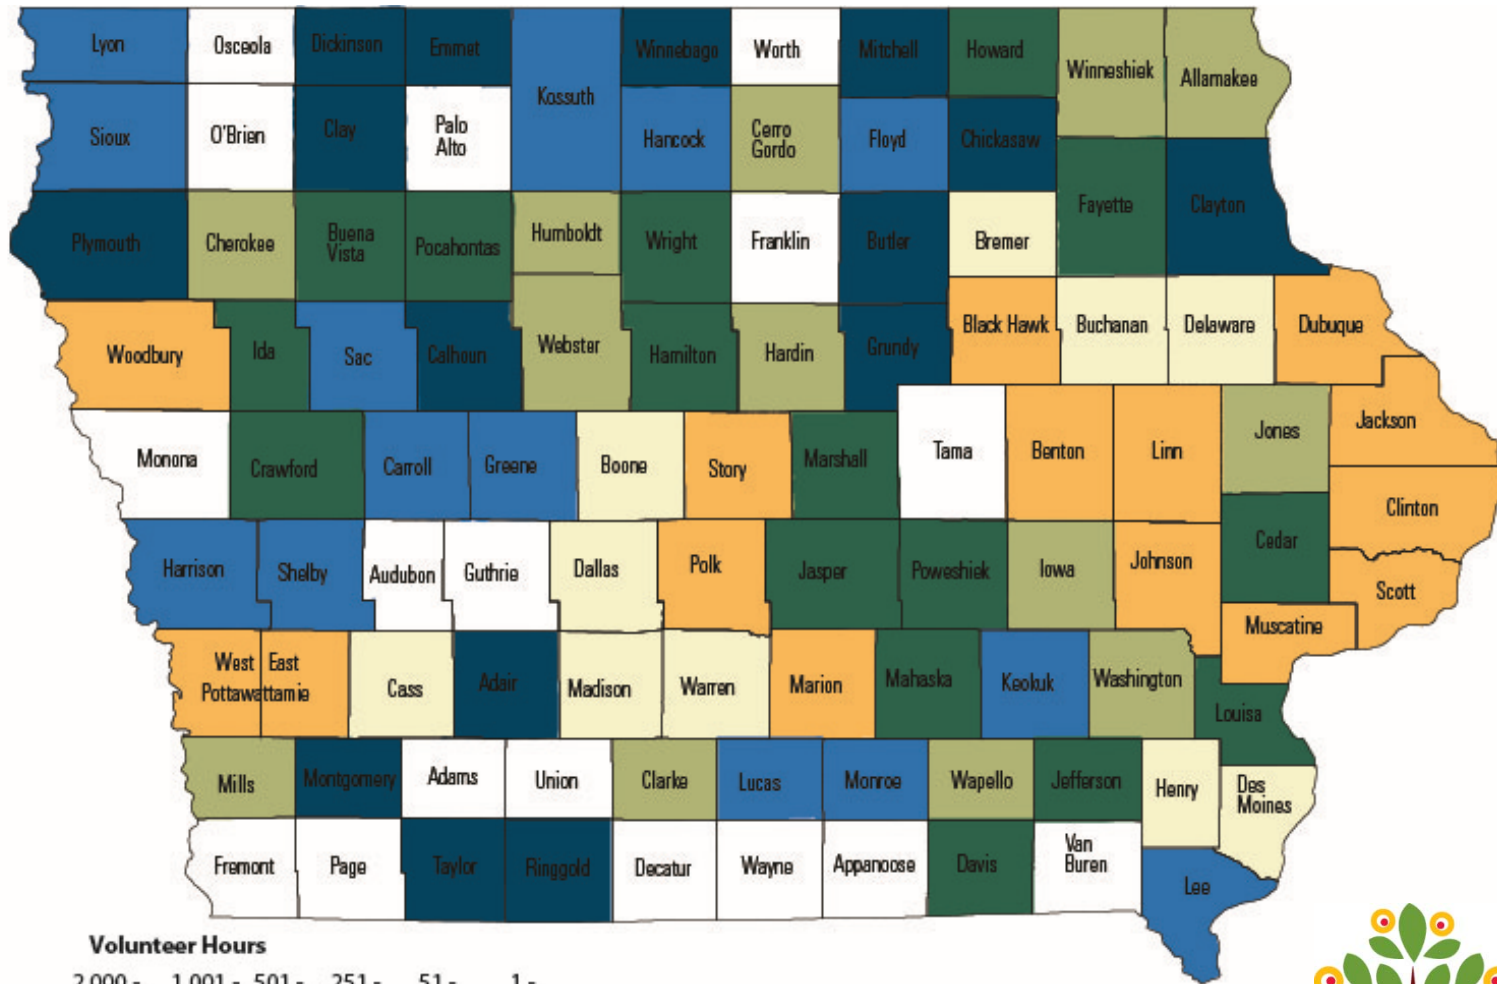

IOWA MASTER GARDENER

2016 VOLUNTEER HOURS BY COUNTY

IOWA MASTER GARDENER 2016

1,930 Active volunteers

119,670 Volunteer hours

\$2,662,658 Value of volunteer hours (\$22.25 per hour)

350 Master Gardener trainees at **25** locations

73,465 Pounds of produce donated

447,068 Contacts

23,944 Yearly media reach

- 2550 Facebook likes
- 278 Twitter followers
- 1,486 YouTube views
- 15,108 Website visitors
- 4,522 Newsletter subscribers

25,978 Continuing education hours

82 Counties reporting

IOWA MASTER GARDENER

2016 VOLUNTEER HOURS BY COUNTY

County	Volunteer Hours	Education Hours
Statewide	119,652	25,974
Adair	33	2
Allamakee	862	179
Benton	2,112	426
Black Hawk	6,804	1,194
Boone	1,664	283
Bremer	1,736	840
Buchanan	1,901	436
Buena Vista	304	154
Butler	22	10
Calhoun	28	22
Carroll	142	0
Cass	1,666	323
Cedar	335	79
Cerro Gordo	518	200
Cherokee	696	151
Chickasaw	10	7
Clarke	650	90
Clay	24	9
Clayton	27	13
Clinton	2,068	462
Crawford	392	25
Dallas	1,039	281
Davis	454	141
Delaware	1,357	497
Des Moines	1,483	343
Dickinson	42	22
Dubuque	4,570	1,226

County	Volunteer Hours	Education Hours
Emmet	20	12
Fayette	272	144
Floyd	249	48
Greene	59	38
Grundy	17	8
Hamilton	345	96
Hancock	89	30
Hardin	828	77
Harrison	103	30
Henry	1,073	505
Howard	382	151
Humboldt	560	233
Ida	276	63
Iowa County	837	174
Jackson	3,716	432
Jasper	388	77
Jefferson	298	117
Johnson	6,753	1,403
Jones	930	280
Keokuk	204	144
Kossuth	88	35
Lee	137	54
Linn	13,778	1,728
Louisa	345	109
Lucas	228	24
Lyon	123	36
Madison	1,152	323
Mahaska	486	291
Marion	2,058	496