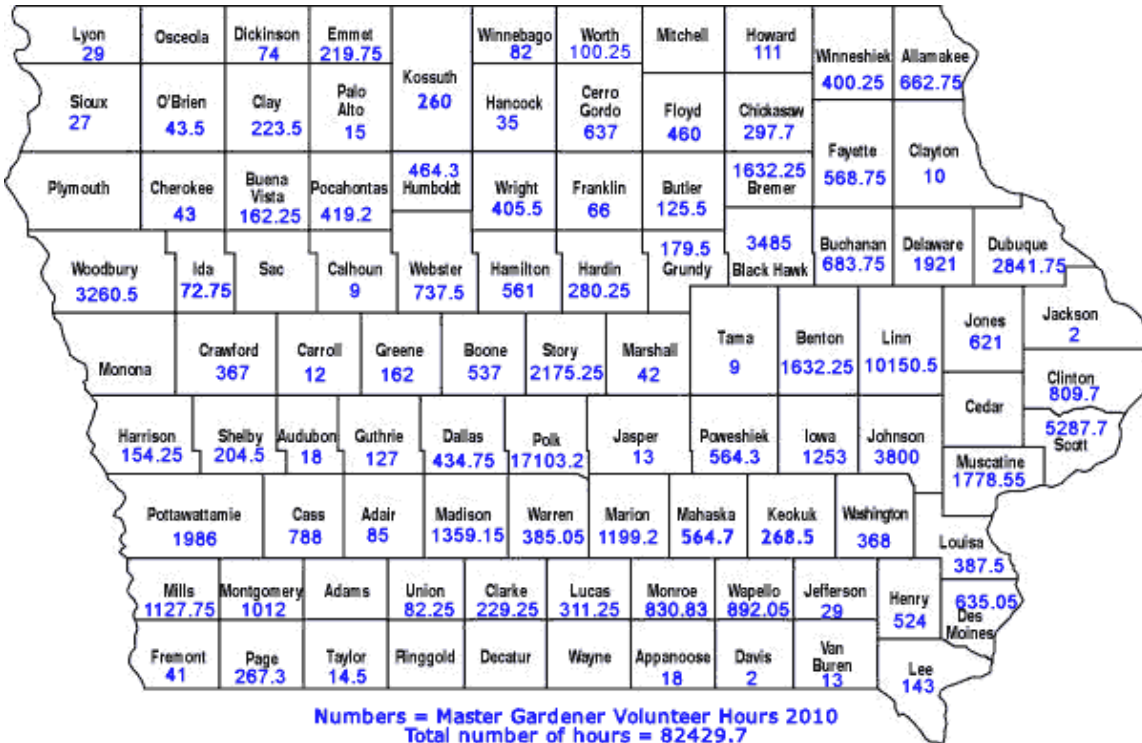

137 Horticulture Hall, Ames, IA 50011

Iowa Master Gardener Program

Master Gardener Volunteer Hours 2010 (thus far submitted through the MG hours online system)

Please submit any additional hours at mastergardenerhours.hort.iastate.edu

County	Volunteer Hours
Statewide Totals	82429.7
Adair	85
Allamakee	662.75
Appanoose	18
Audubon	18
Benton	1632.25
Black Hawk	3485
Boone	537
Bremer	1634.25

Buchanan	683.75
Buena Vista	162.25
Butler	125.5
Calhoun	9
Carroll	12
Cass	788
Cerro Gordo	637
Cherokee	43
Chickasaw	297.7
Clarke	229.25
Clay	223.5
Clayton	10
Clinton	809.7
Crawford	367
Dallas	434.75
Davis	2
Delaware	1921.00
Des Moines	635.05
Dickinson	74
Dubuque	2841.75
Emmet	219.75
Fayette	568.75
Floyd	460
Franklin	66
Fremont	41

Greene	162
Grundy	179.5
Guthrie	127
Hamilton	561
Hancock	35
Hardin	280.25
Harrison	154.25
Henry	524
Howard	111
Humboldt	464.3
Ida	72.75
Iowa County	1253
Jackson	2
Jasper	13
Jefferson	29
Johnson	3800.00
Jones	621
Keokuk	268.5
Kossuth	260
Lee	143
Linn	10150.50
Louisa	387.5
Lucas	311.25
Lyon	29
Madison	1359.15