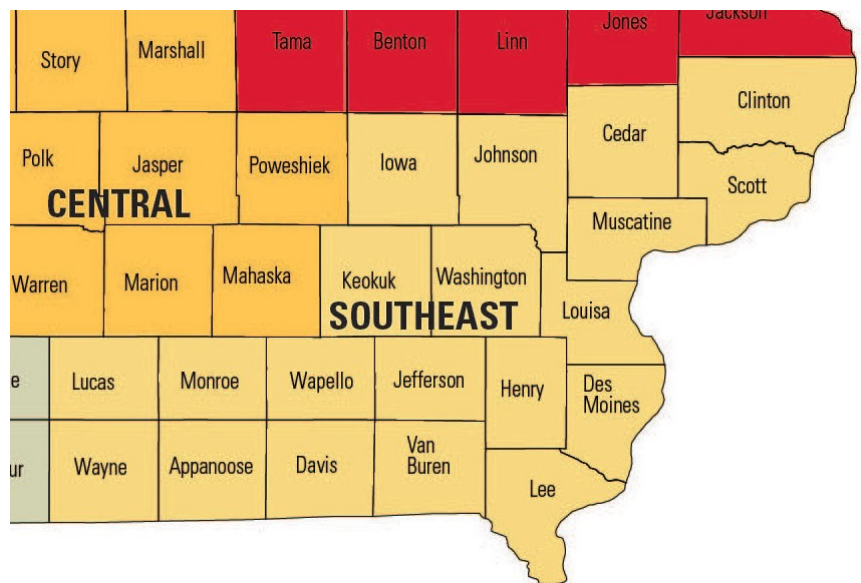

Iowa State University Extension & Outreach

Master Gardener Coordinators - Southeast

Lynn Firkins, lfirkins@iastate.edu
Appanoose County, 641.856.3885

Greta Bierman, gbierman@iastate.edu
Cedar County, 563.886.6157

Sam Genson, sgenson@iastate.edu
Clinton County, 563.659.5125

Krystal Murphy, krystalm@iastate.edu
Davis County, 641.664.2730

Morgan Hoenig, mhoenig@iastate.edu
Des Moines County, 319.671.7165

Darbee Lewis, dwellman@iastate.edu
Henry County, 319.385.8126

Iowa County, 319.668.1052

Jeri Crile, jcrile@iastate.edu
Jefferson County, 641-472-4166

Shannon Bielicke, bielicke@iastate.edu
Johnson County, 319.337.2145

Keokuk County, 641.622.2680

Whitney Weisinger, weisinge@iastate.edu
Lee County, 319-835-5116

Kathy Vance, vancek@iastate.edu
Louisa County, 319.523.2371

Hannah Offenburger, hoffen@iastate.edu
Lucas County, 641.774.2016

Amie Koffman, akoffman@iastate.edu
Monroe County, 641.932.5612

Lauren Nerad, lnerad@iastate.edu
Muscatine County, 563.263.5701

Jolinda Eggers, jolinda@iastate.edu
Scott County, 563.359.7577

Kelli Anders, kjanders@iastate.edu
Wapello County, 641.682.5491

Andy Miller, andrewm4@iastate.edu
Washington County, 319.653.4811

Syerra Niday, syerra@iastate.edu
Wayne County, 641.872.1755

Tonya Irvin, tjirvin@iastate.edu
Van Buren County, 319.293.3039