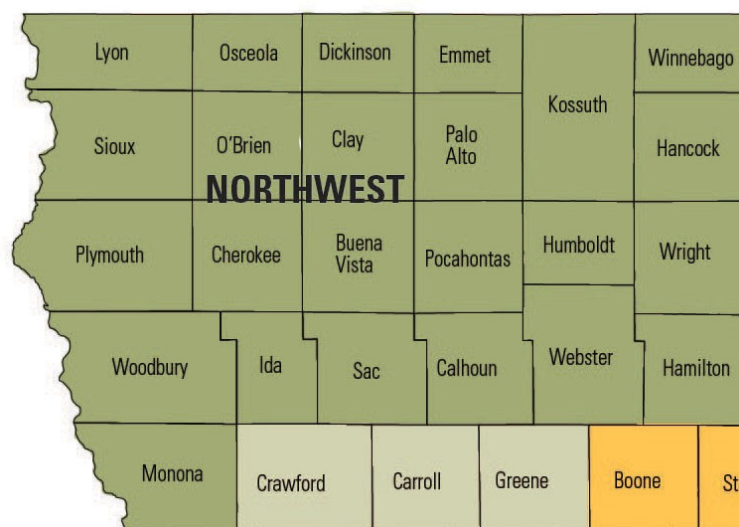

Shawn Tabke, tabkes@iastate.edu
Woodbury County, 712.276.2157

Missy Loux, louxm@iastate.edu
Wright County, 515.532.3453

Iowa State University Extension & Outreach Master Gardener Coordinators - Southwest