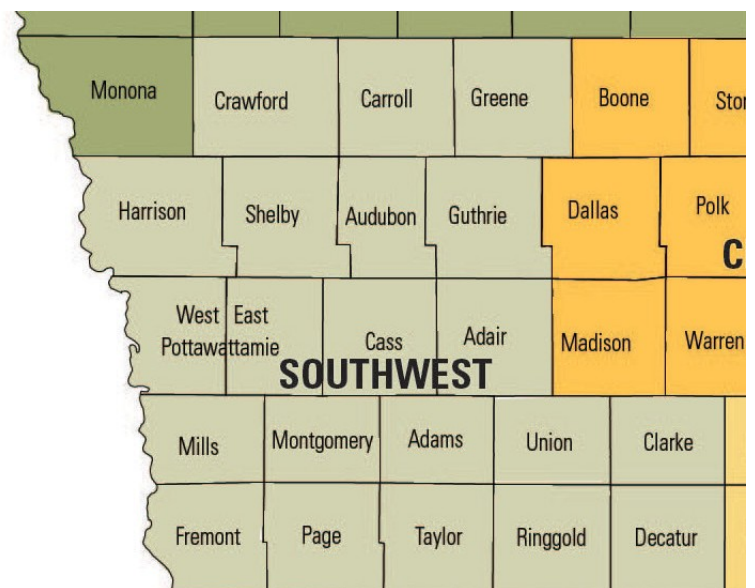

Katherine Rohrig, krohrig@iastate.edu
Adair County, 641.743.8412

Name
Adams County,

Ann Carter, acarter@iastate.edu
Audubon County, 712.563.4239

Julee Grell, juleeg@iastate.edu
Carroll County, 712.792.2364

Kate Olson, keolson@iastate.edu
Cass County, 712.243.1132

Mackenzie Keller, mkeller@iastae.edu
Clarke County, 641.342.3316

Kathy Thul, kthul321@iastate.edu
Crawford County, 712.263.4697

Jack Van Laar, jvanlaar@iastate.edu
Decatur County, 641.446.4723

Lori Mannel, lmannel@iastate.edu
Greene County, 515.386.2138

Mandy Maher, mmaher@iastate.edu
Fremont County, 712.374.2351

Krista Downing, kristad@iastate.edu
Guthrie County, 641.747.2276

Carter Oliver, cpoliver@iastate.edu
Harrison County, 712.644.2105

Shirley Miller, shirleym@iastate.edu
Mills County, 712.624.8616

Lori Mitchell, lmitch@iastate.edu
Montgomery County, 712.623.2592

Dee Dino, deedino@iastate.edu
Page County, 712.542.5717

Jill Kadel, jkadel@iastate.edu
Pottawattamie East, 712.482.6449

Kathy Moore, kmoore16@iastate.edu
Pottawattamie West, 712.366.7070

Dawn Dugan, dawnd@iastate.edu
Ringgold County, 641.464.3333

Paulette Madson, pmadson@iastate.edu
Shelby County, 712.755.3104

Jenny Ernst, jernst@iastate.edu
Taylor County, 712.523.2137

Jodi Hitz, jhitz@iastate.edu
Union County, 641.782.8426