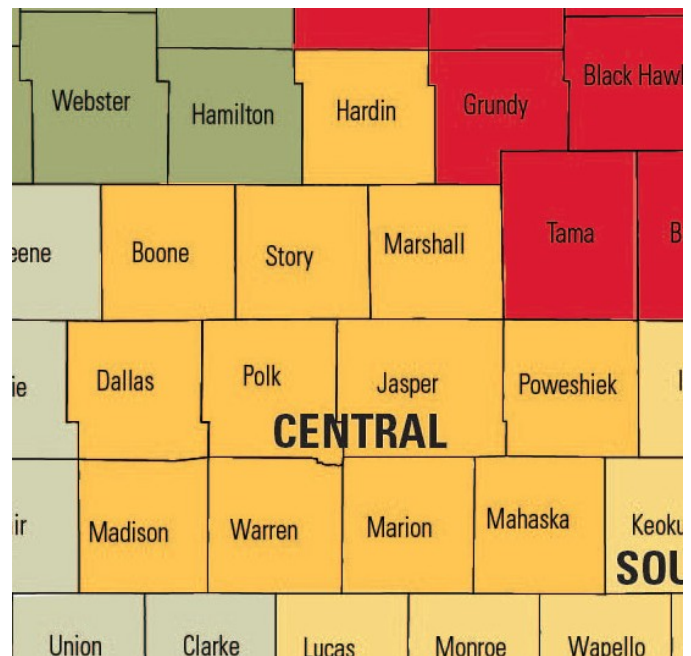

Iowa State University Extension & Outreach

Master Gardener Coordinators - Central

Bailey Clemens, bclemens@iastate.edu
Boone County, 515.432.3882

Megan Will, mwill@iastate.edu
Dallas County, 515.993.4281

Bobbie Finarty, bfinarty@iastate.edu
Hardin County, 641.648.4850

Carol Camp, campc@iastate.edu
Jasper County, 641.792.6433

Lisa Chensvold, lisachen@iastate.edu
Madison County, 515.462.1001

Suzette Striegel, striegel@iastate.edu
Mahaska County, 641.673.5841

Lydia Dingeman, dingeman@iastate.edu
Marion County, 641.842.2014

Chelsea Llewellyn, chelsea@iastate.edu
Marshall County, 641.752.1551

Kalsa Parker-Browning, kparker@iastate.edu
Polk County, 515.957.5760

Catherine Lents, clents@iastate.edu
Poweshiek County, 641.623.5188

Michaela Van Der Berg, mvandb@iastate.edu
Story County, 515.382.6551

Katie Walker, kjw1@iastate.edu
Warren County, 515.961.6237