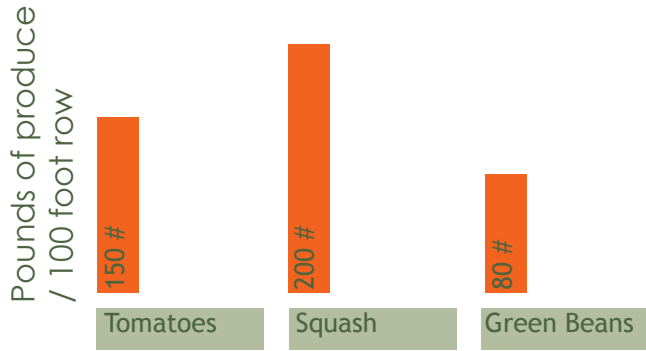

Feed Iowa First works to follow the natural cycle—from seed to table, through planting, growth, and harvest—and discover how you can combat food insecurity in Iowa by helping Feed Iowa First raise food and farmers.

URBAN FARMS

Join the coalition of land owners and managers in the Cedar Rapids and Marion area that are growing vegetables for the neediest members of our community.

Feed Iowa FIRST

URBAN FARMS

Feed Iowa First seeks to partner with numerous types of partners with land access: faith based and community organizations, corporate businesses, homesteads and institutional amenities of all scales.

FOOD ACCESS

There are 26,000 people in Linn County that are nutrient deficient: In order for Linn County to feed itself, it requires 65,000 100 ft. rows of produce. The land that is developed, is dependent on volunteers to support the effort.