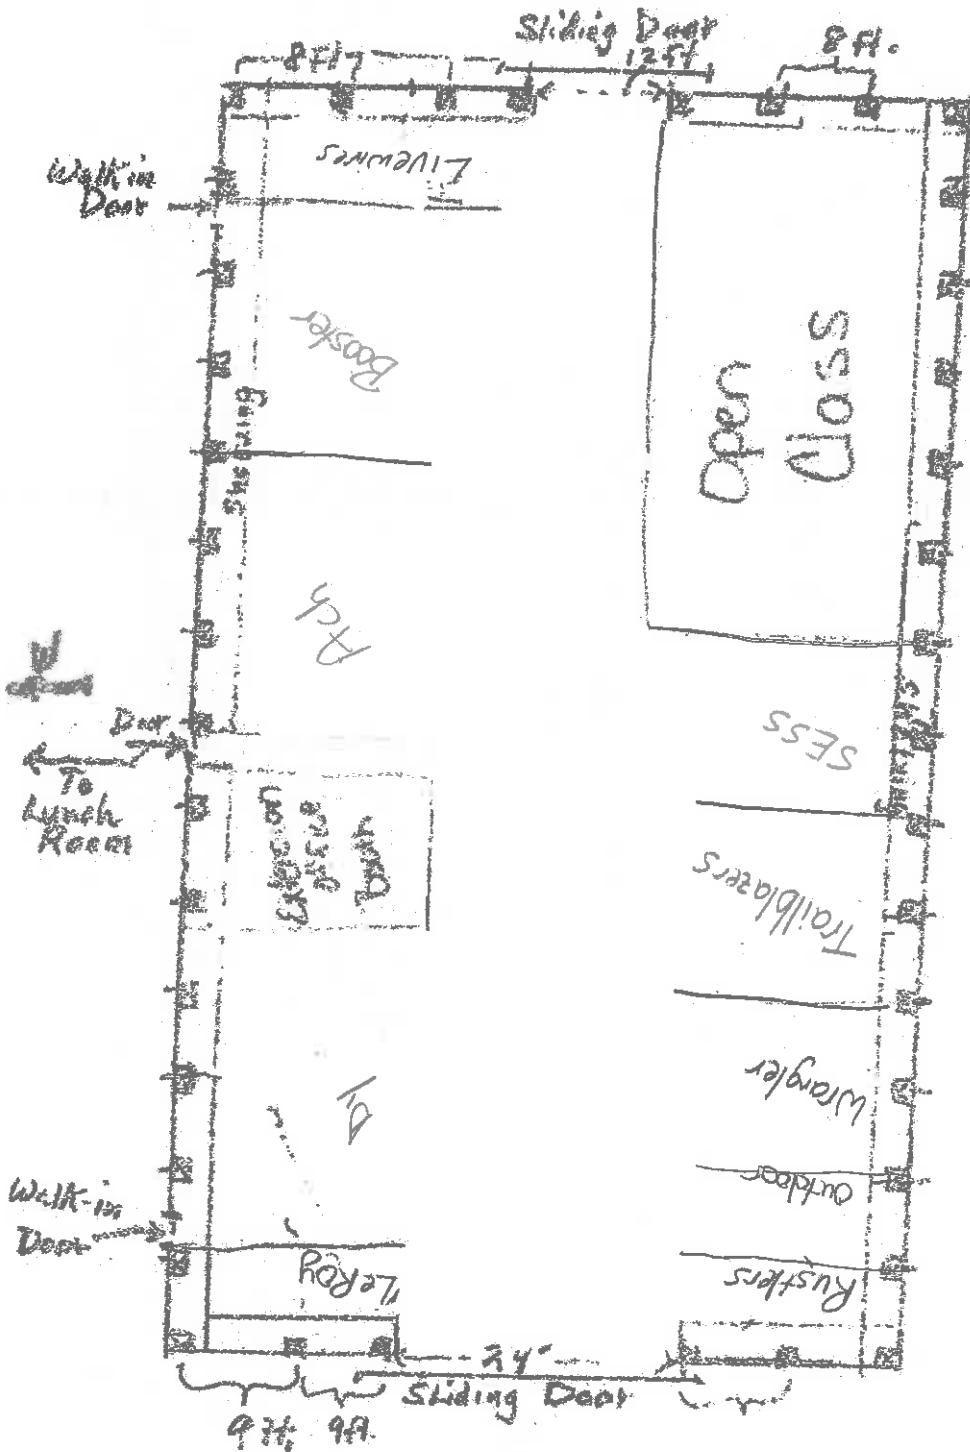

2018
Fair Booths
4-H

4-H Building
Storage Space

To Scale = 1" = 15'

18 - Post
Sides = 7 1/2 Ft o.c.
Nend = 8 Ft o.c.
Send = 9 Ft o.c.

Approx 2 1/2' shelving
all around perimeter

Leaves
55' x 100'
for total
Storage

or 15 spaces
11' x 35' 40

- Wranglers
- Rustlers
- Boosters
- Ach
- Trailblazers
- SESS
- Livewires
- LeRoy
- Outdoor
- Ach