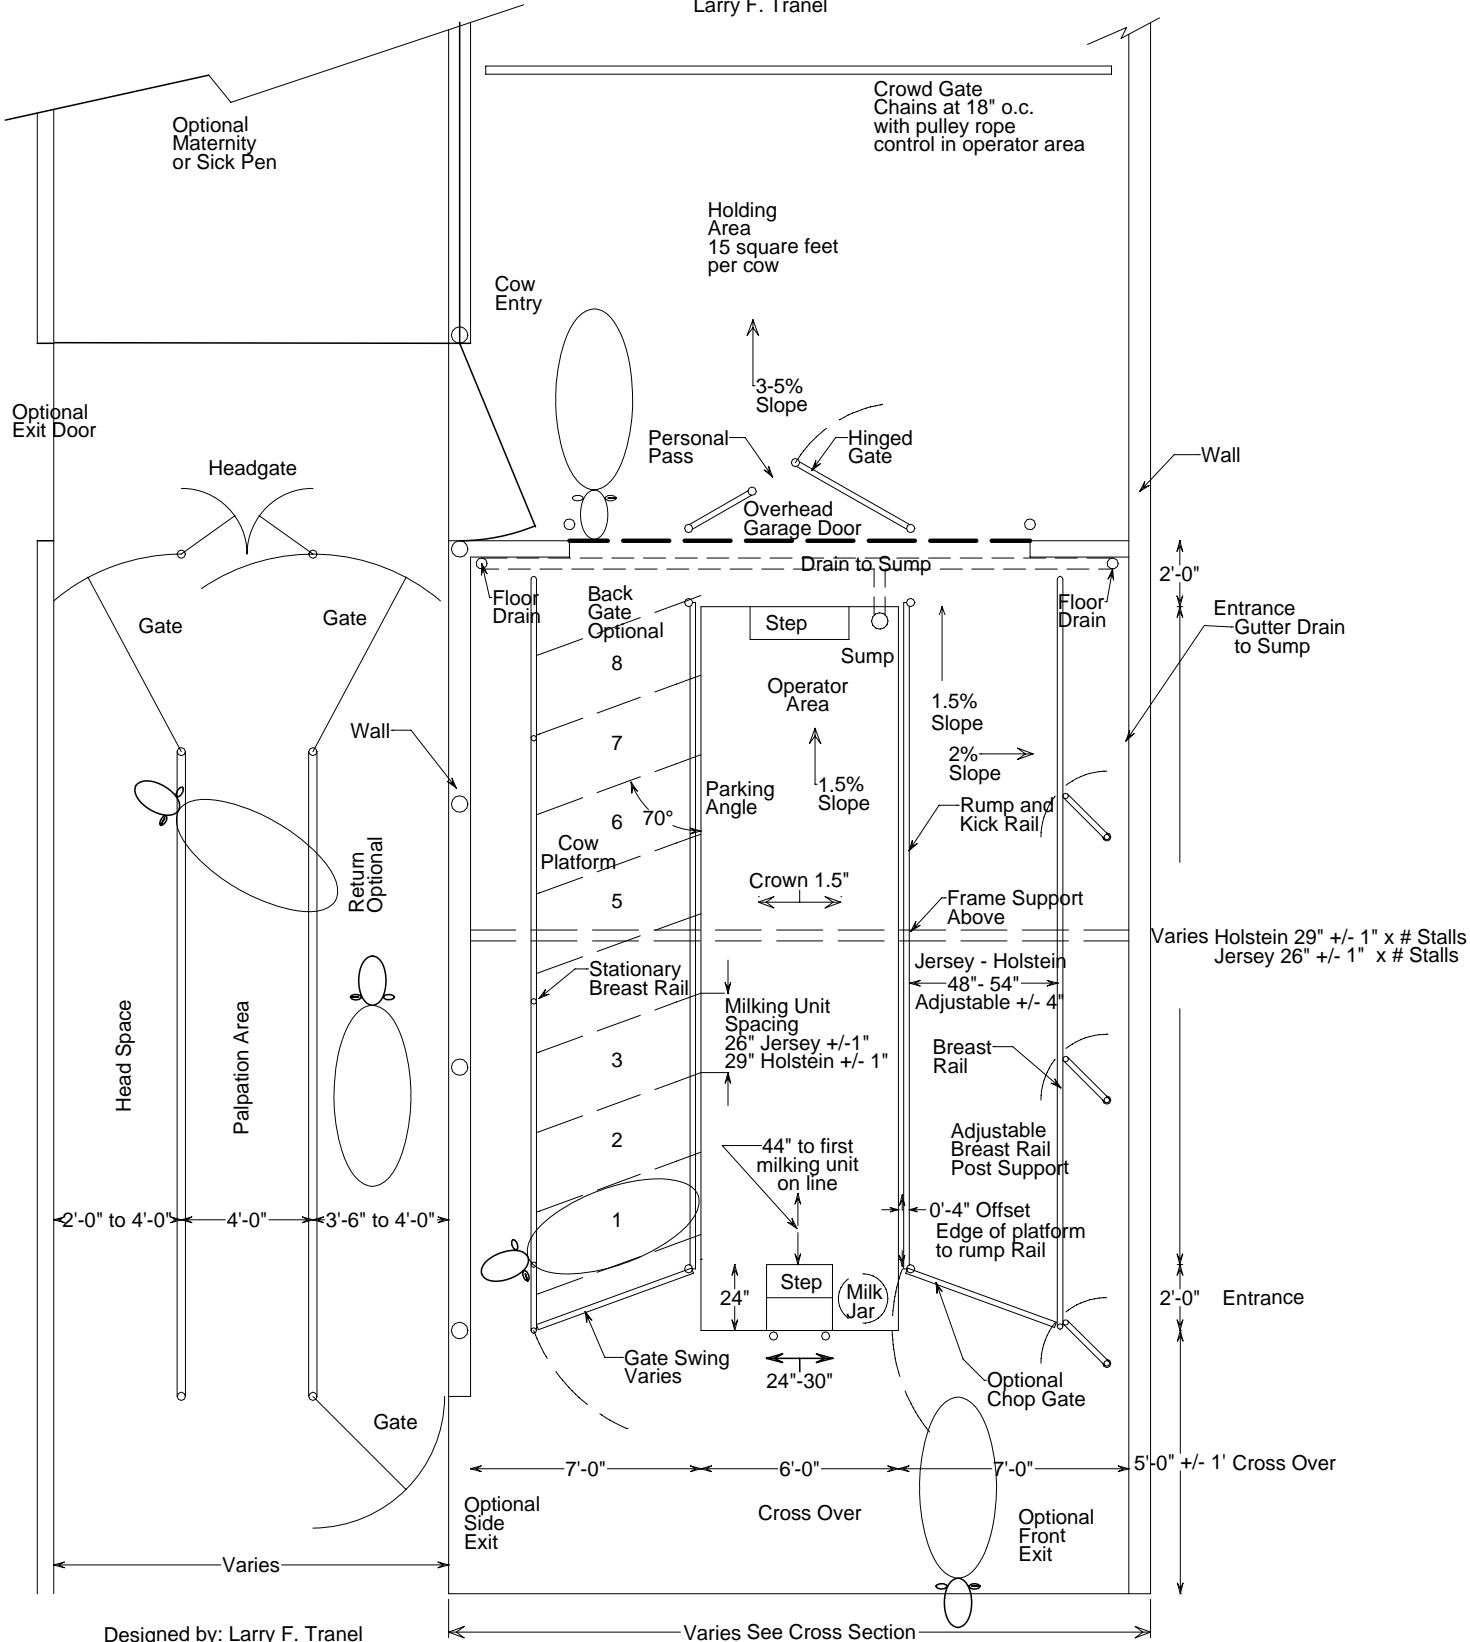

TRANS Iowa

Low Cost Parlor Plan

Copyright ©2007
Larry F. Tranel

Designed by: Larry F. Tranel
Dairy Specialist
ISU Extension

Drawn by: David W. Kammel
Professor
Biological Systems Engineering
UW Extension

July 5, 2007