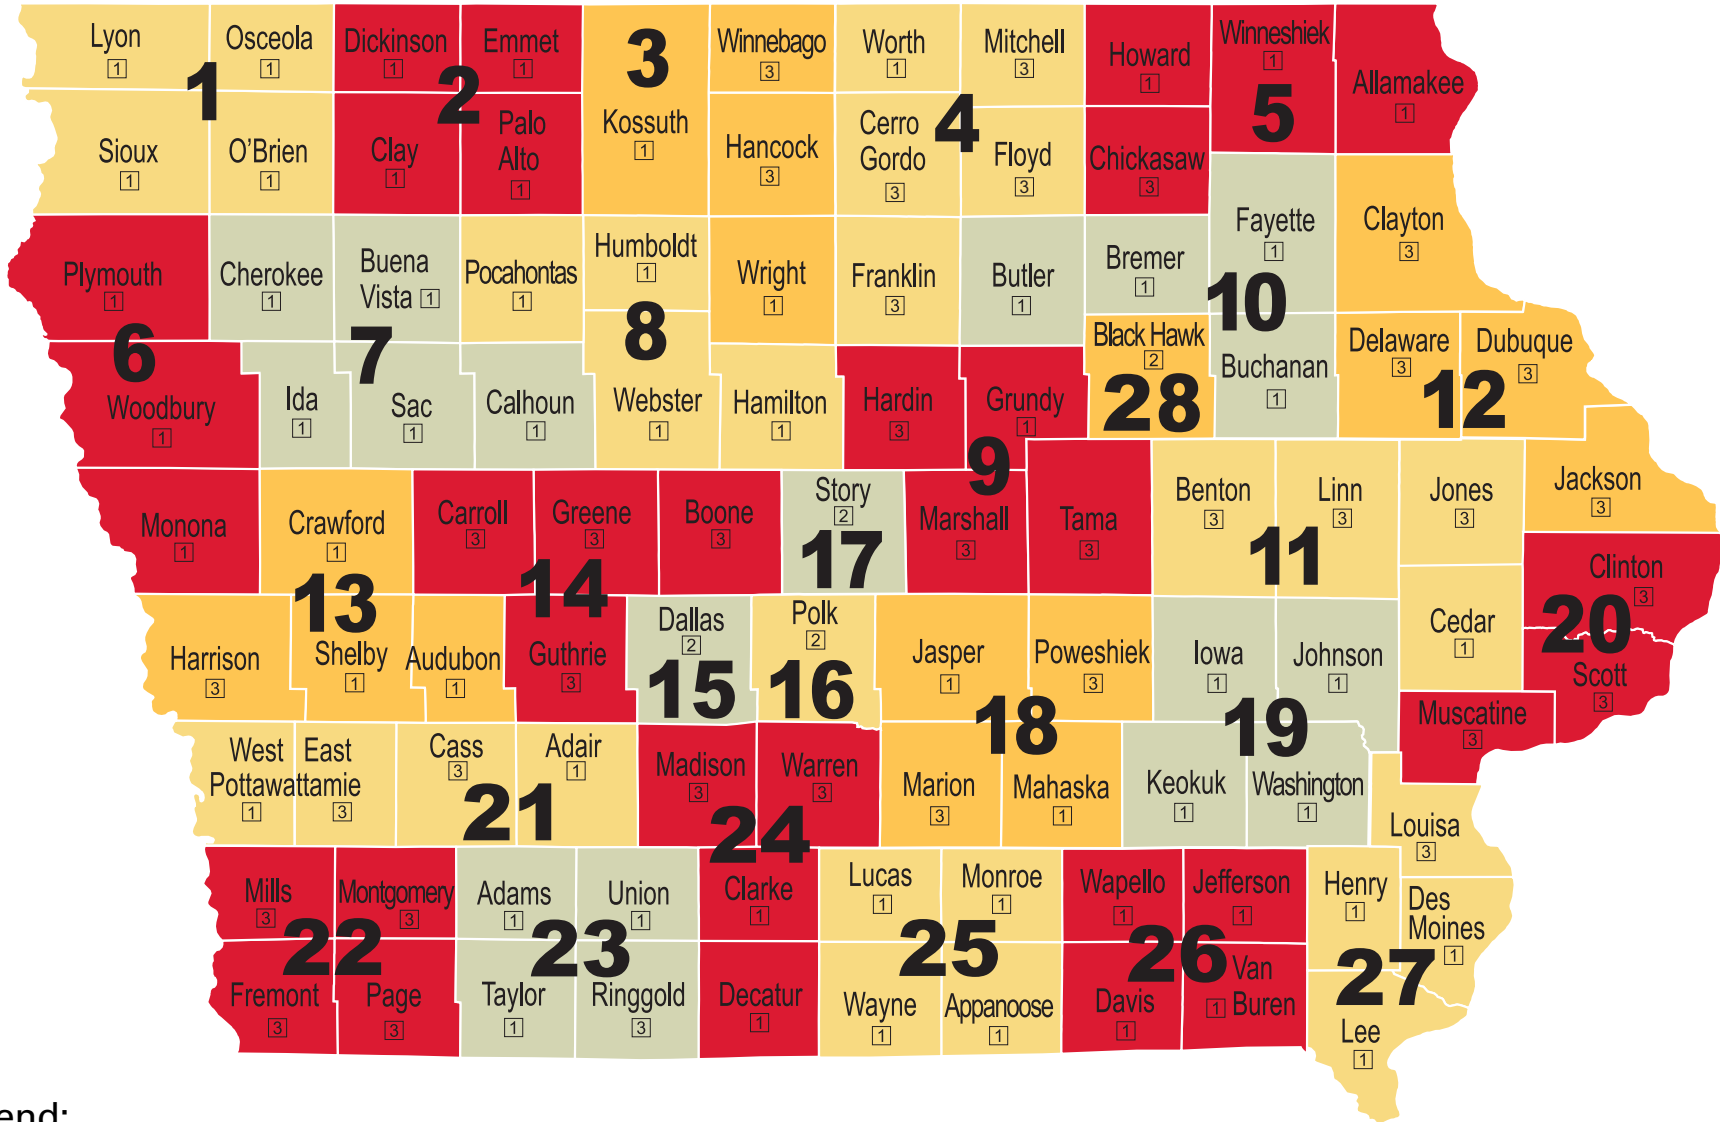

# IOWA STATE UNIVERSITY

Extension and Outreach

**Legend:**

- 1 Region Number**
- 1 Model Choice**

October 24, 2022