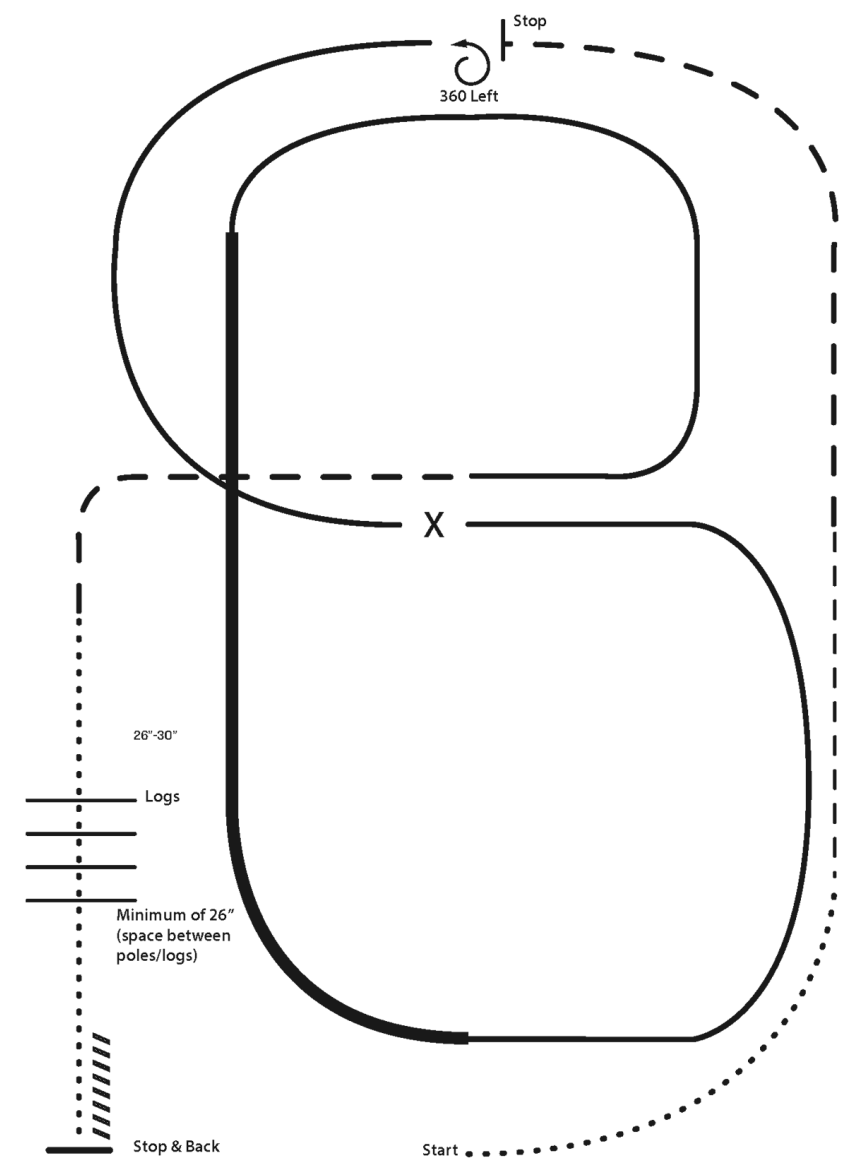

Boone Co. Fair

Ranch Riding (All ages)

Show Date: 07-18-24

www.HorseShowPatterns.com

www.HorseShowPatterns.com

- X Lead Change
- Walk
- - - Trot
- - - Ext Trot
- — — Lope
- — — Ext Lope
- /////// Back

1. Walk
2. Trot
3. Extend the trot, at the top of the arena ,stop
4. 360 degree turn to the left
5. Left lead 1/2 circle, lope to the center
6. Change leads (simple or flying)
7. Right lead 1/2 circle
8. Extended lope up the long side of the arena (right lead)
9. Collect back to a lope around the top of the arena and back to center
10. Break down to an extended trot
11. Walk over logs
12. Stop and back

[RR/AQHA-1]

Pattern Provided by:

Doug Brown