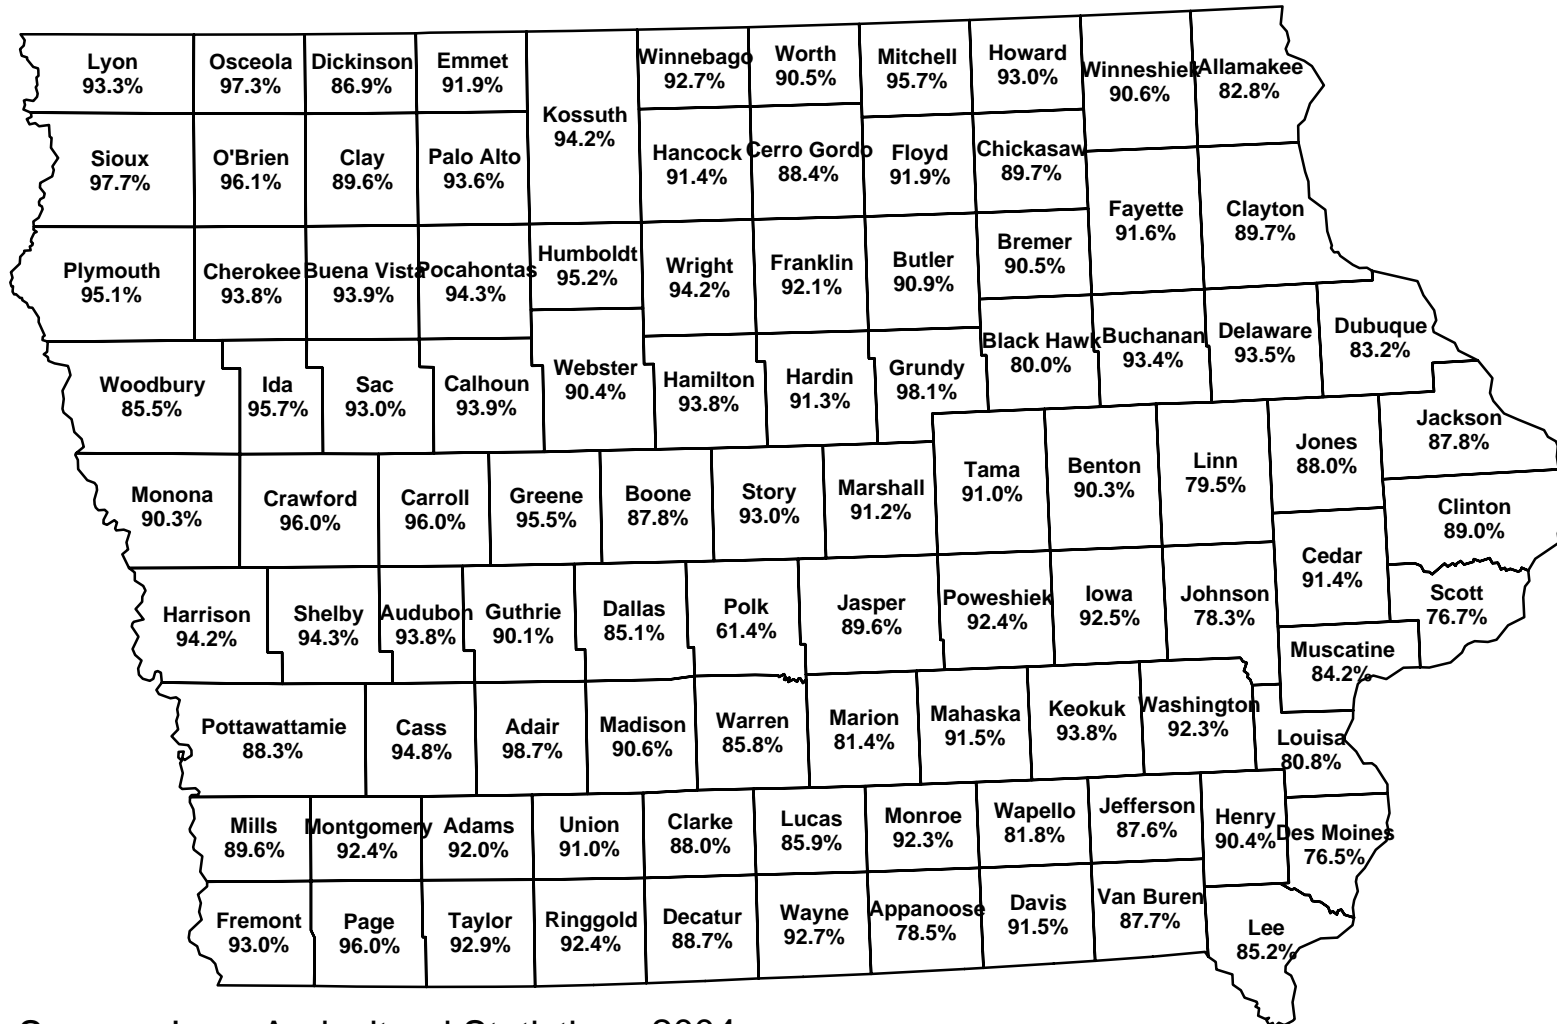

Percent of County in Farmland

5-Year Average, 1999-2003

Source: Iowa Agricultural Statistics, 2004

Prepared by: Department of Agronomy, Iowa State University