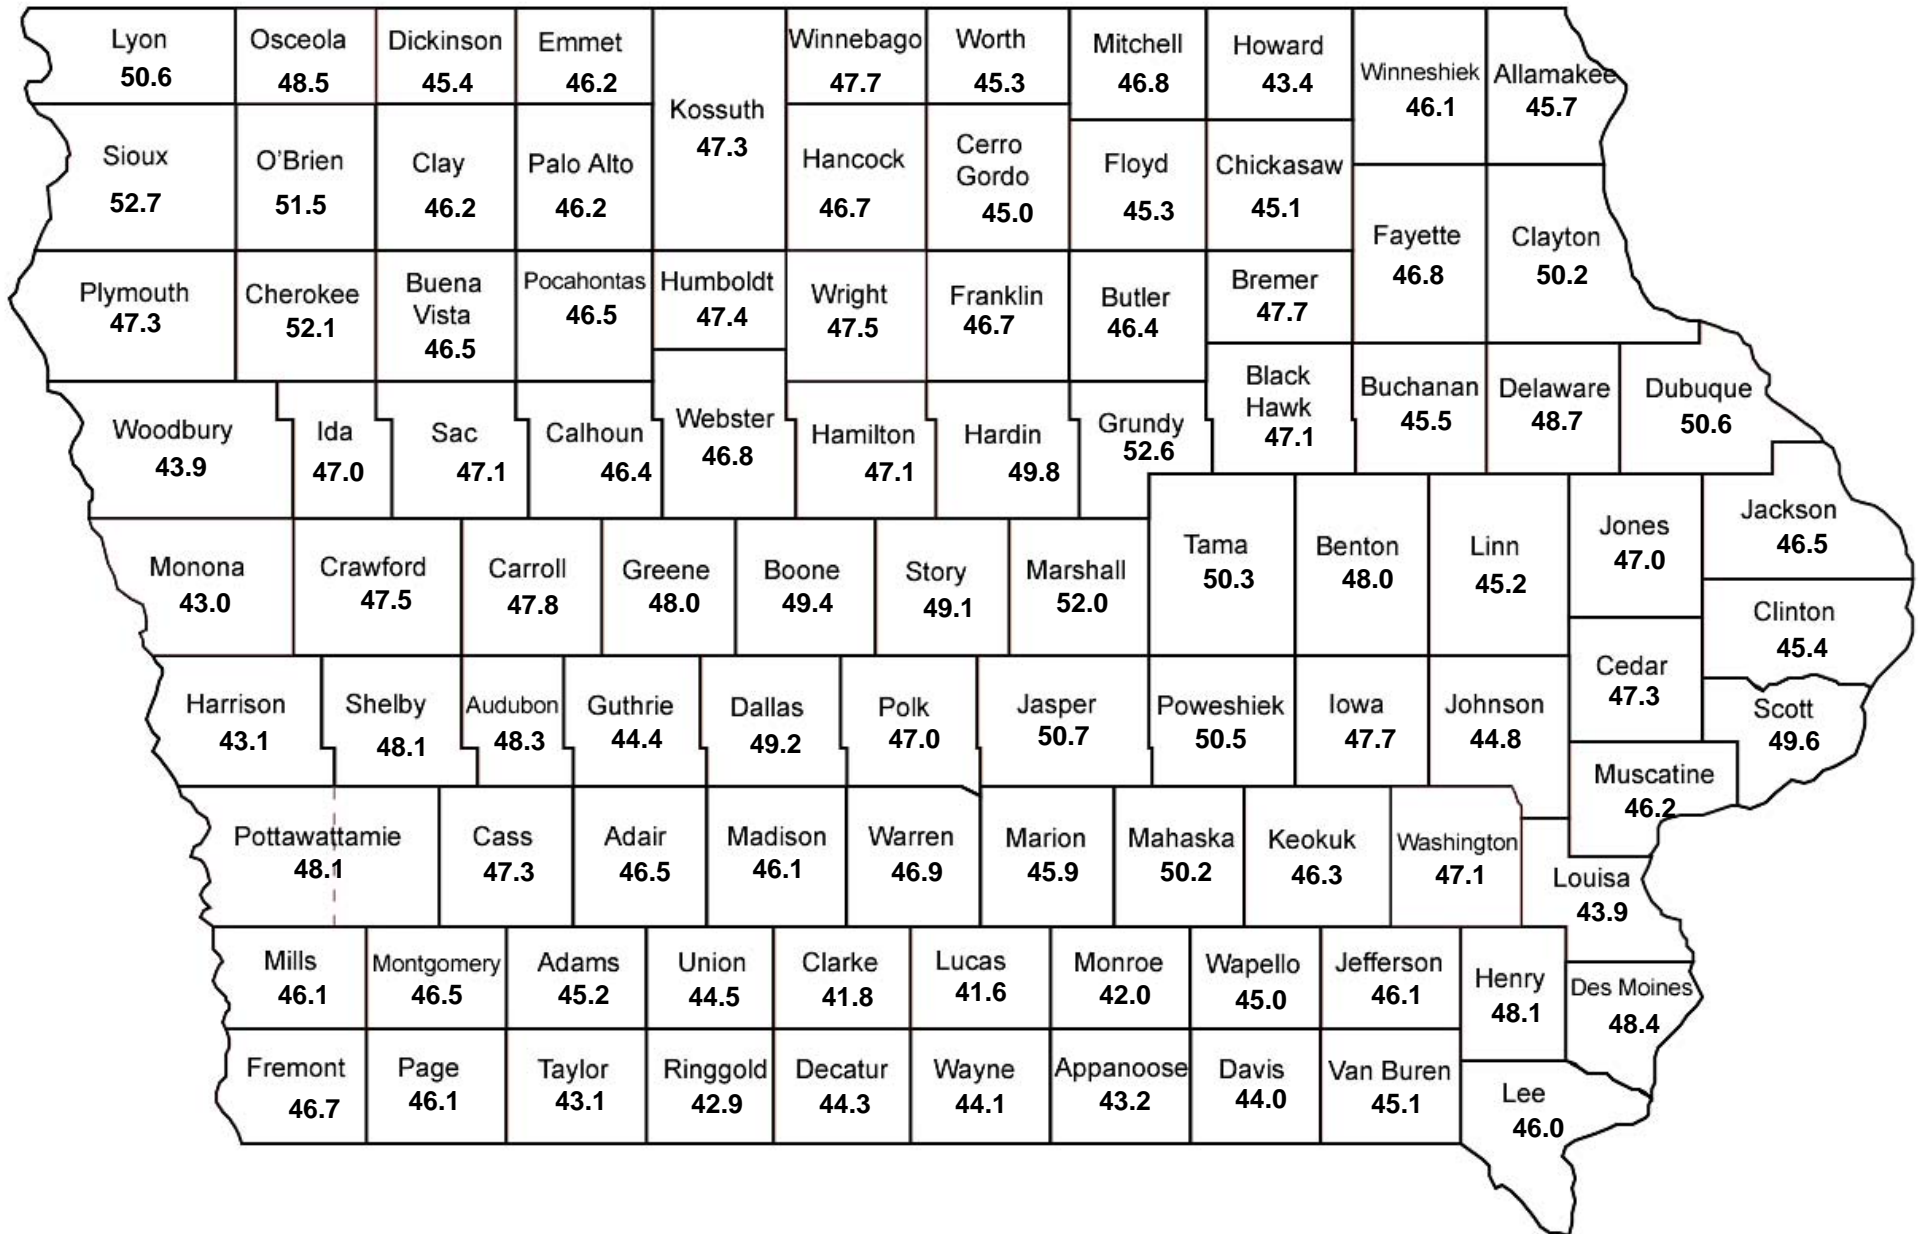

5 Year Average Soybean Yields (bushels) 2003-2007

Source: Iowa Agricultural Statistics
Iowa State University Department of Agronomy

Prepared March 2008