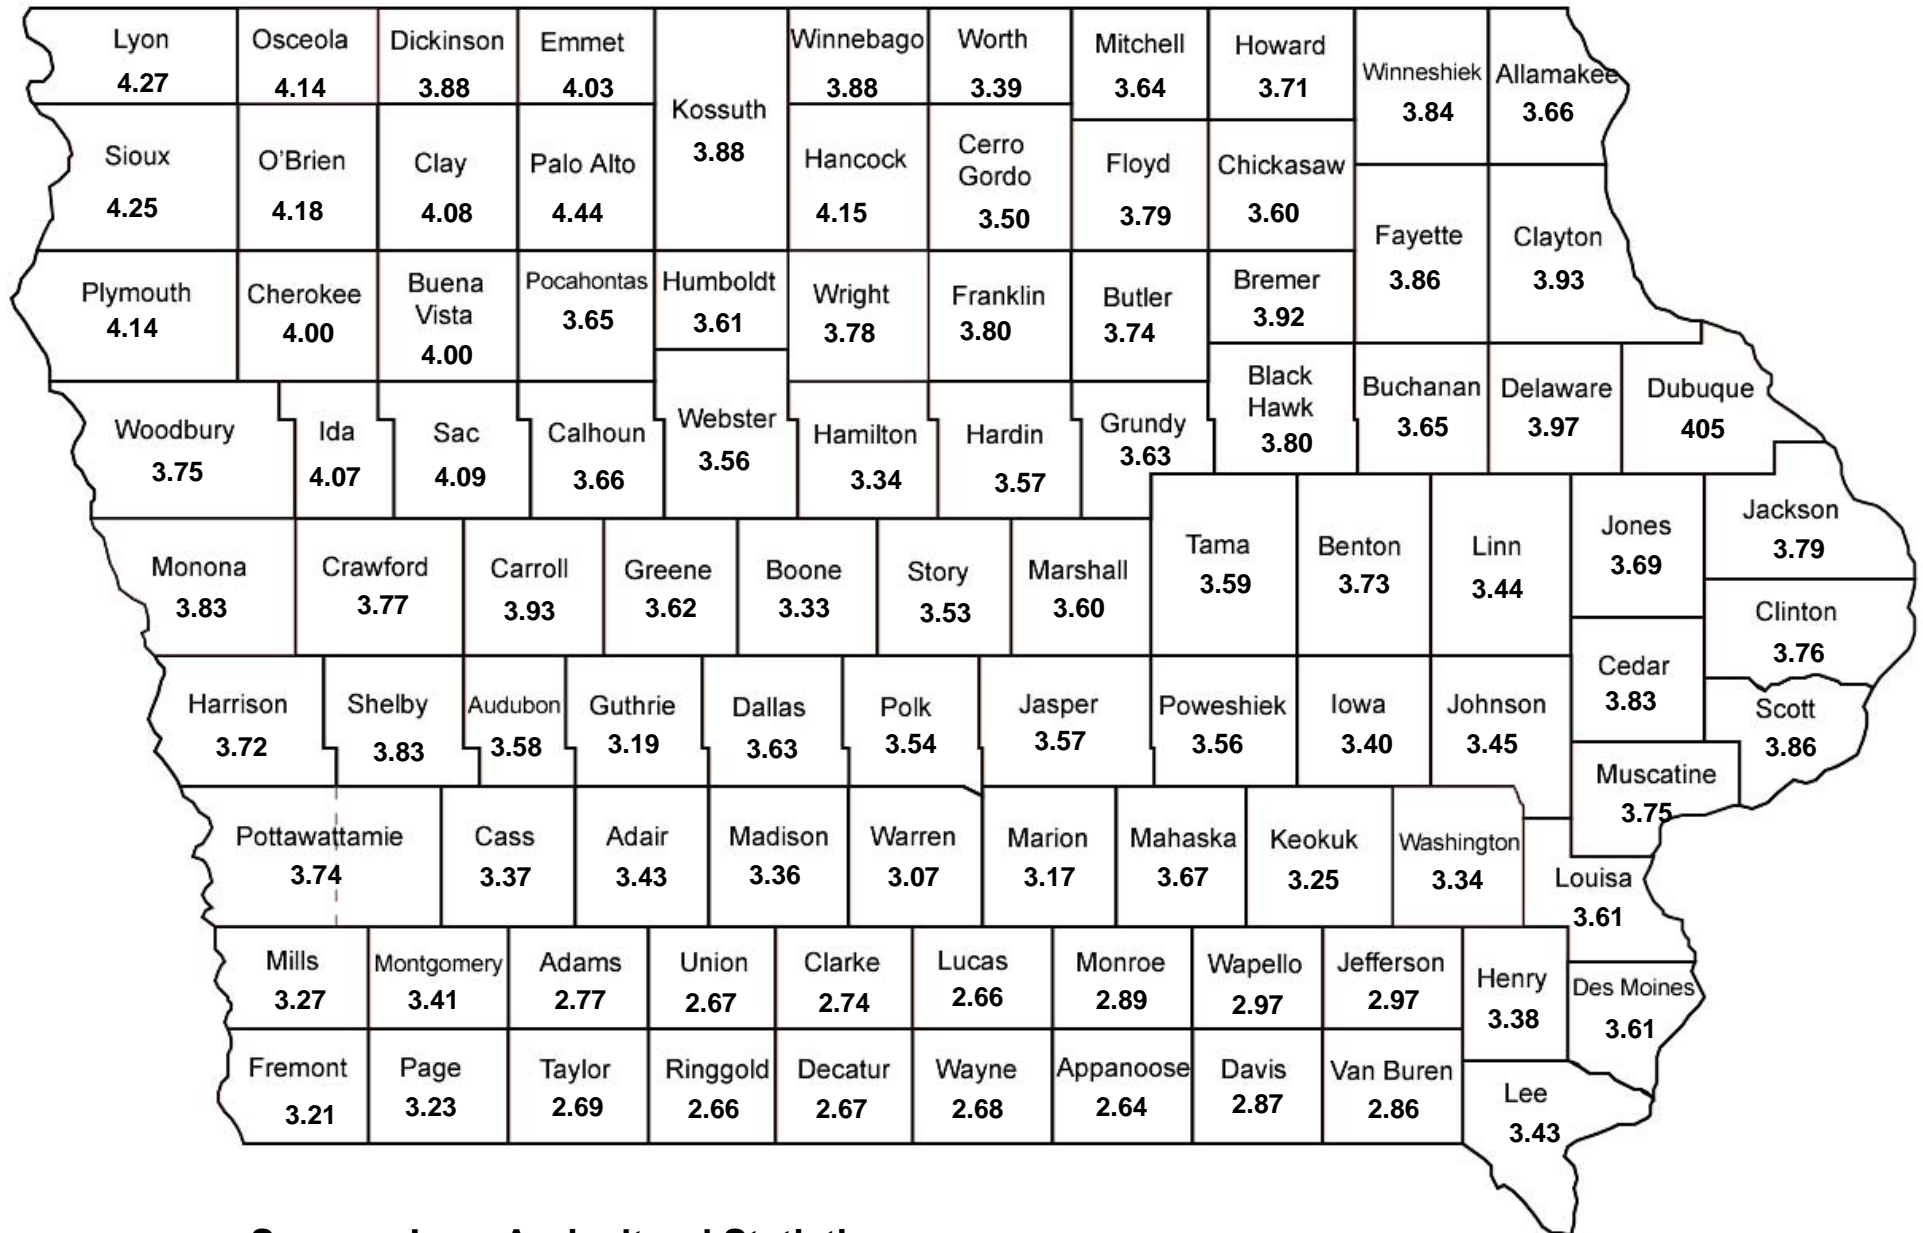

5 Year Average Alfalfa Yields (tons) 1984-1988

Source: Iowa Agricultural Statistics
Iowa State University Department of Agronomy

Prepared April 2008