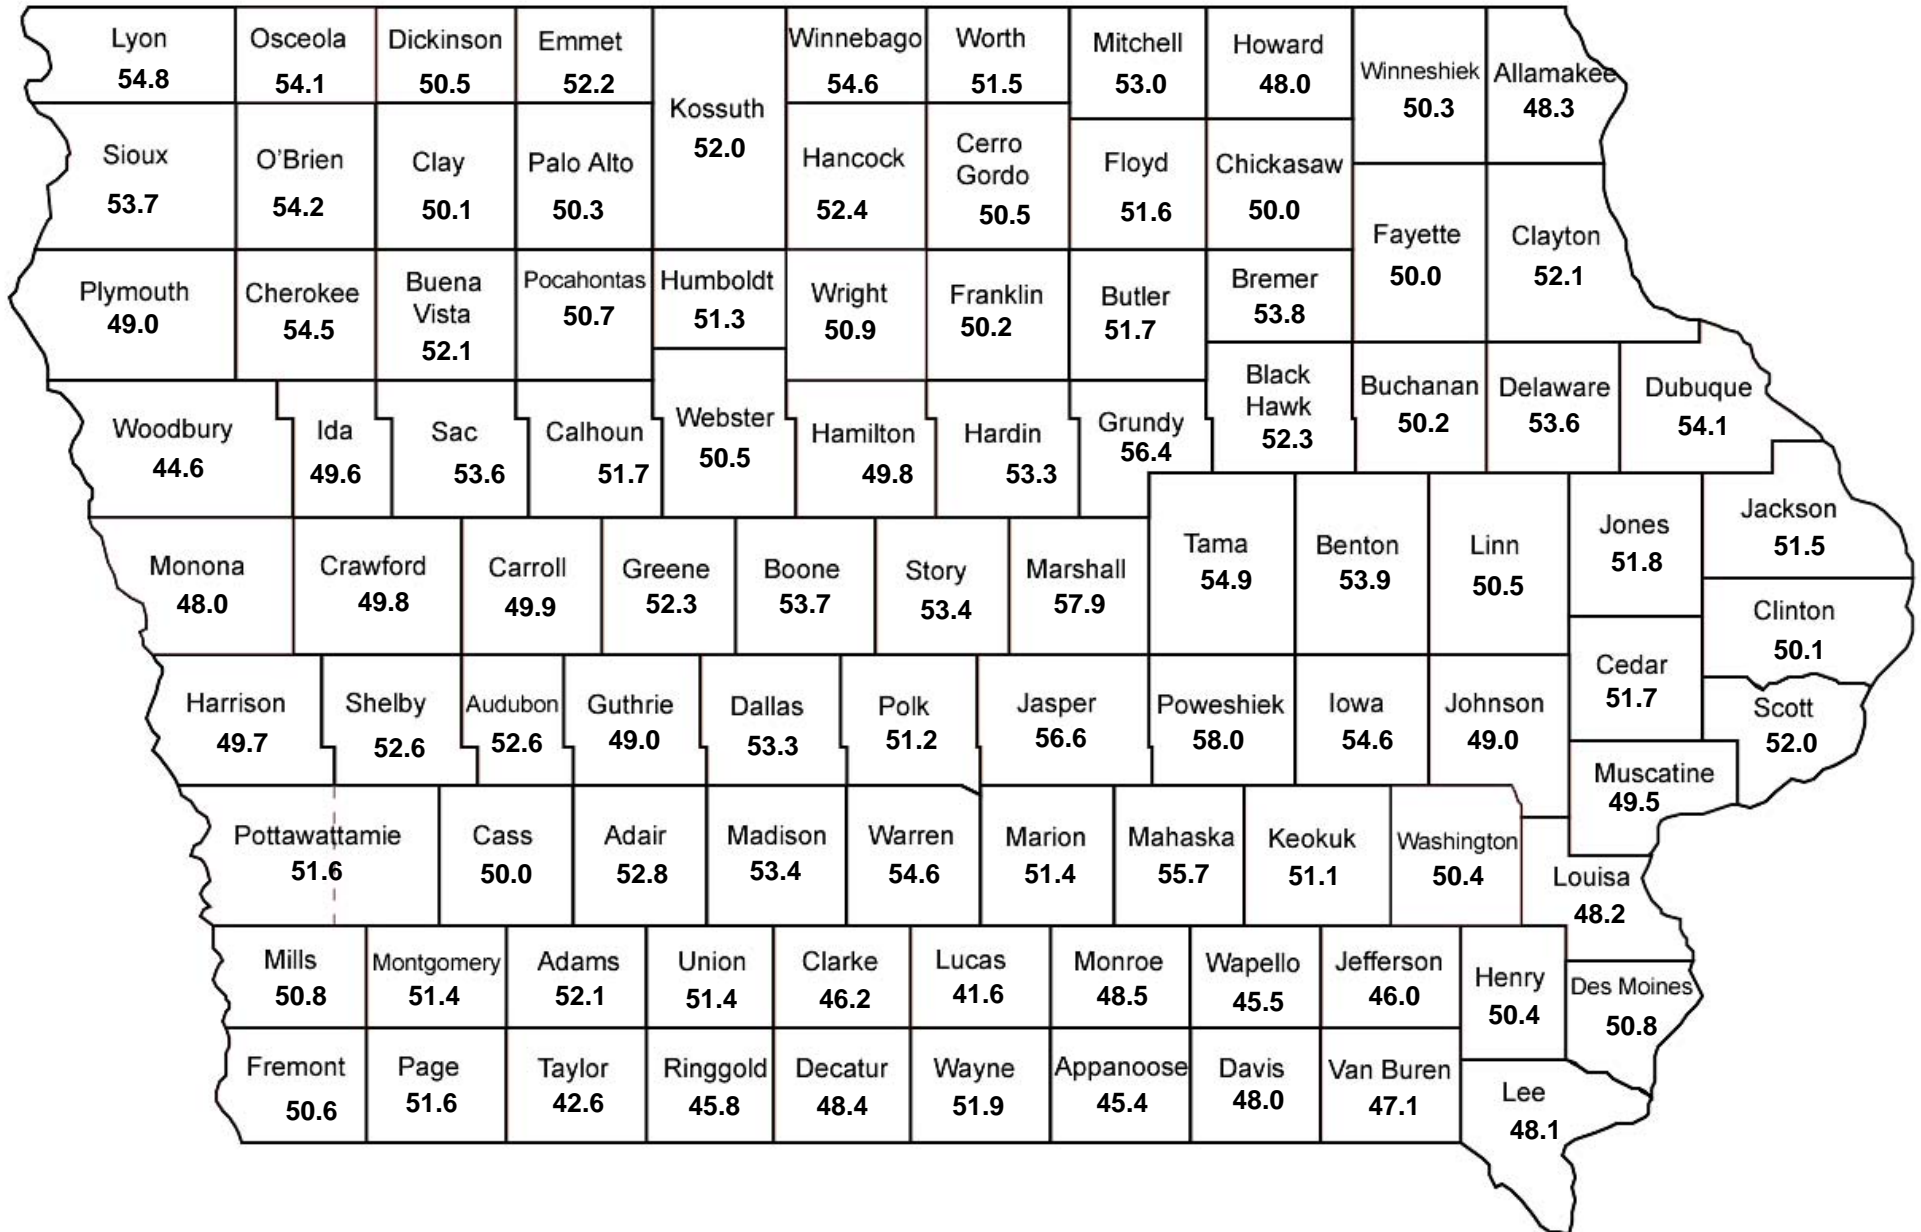

# 2007 Average Soybean Yields (bushels)

Source: Iowa Agricultural Statistics  
Iowa State University Department of Agronomy

Prepared March 2008

# 2007 Average Corn Yields (bushels)

Source: Iowa Agricultural Statistics  
Iowa State University Department of Agronomy

Prepared March 2008