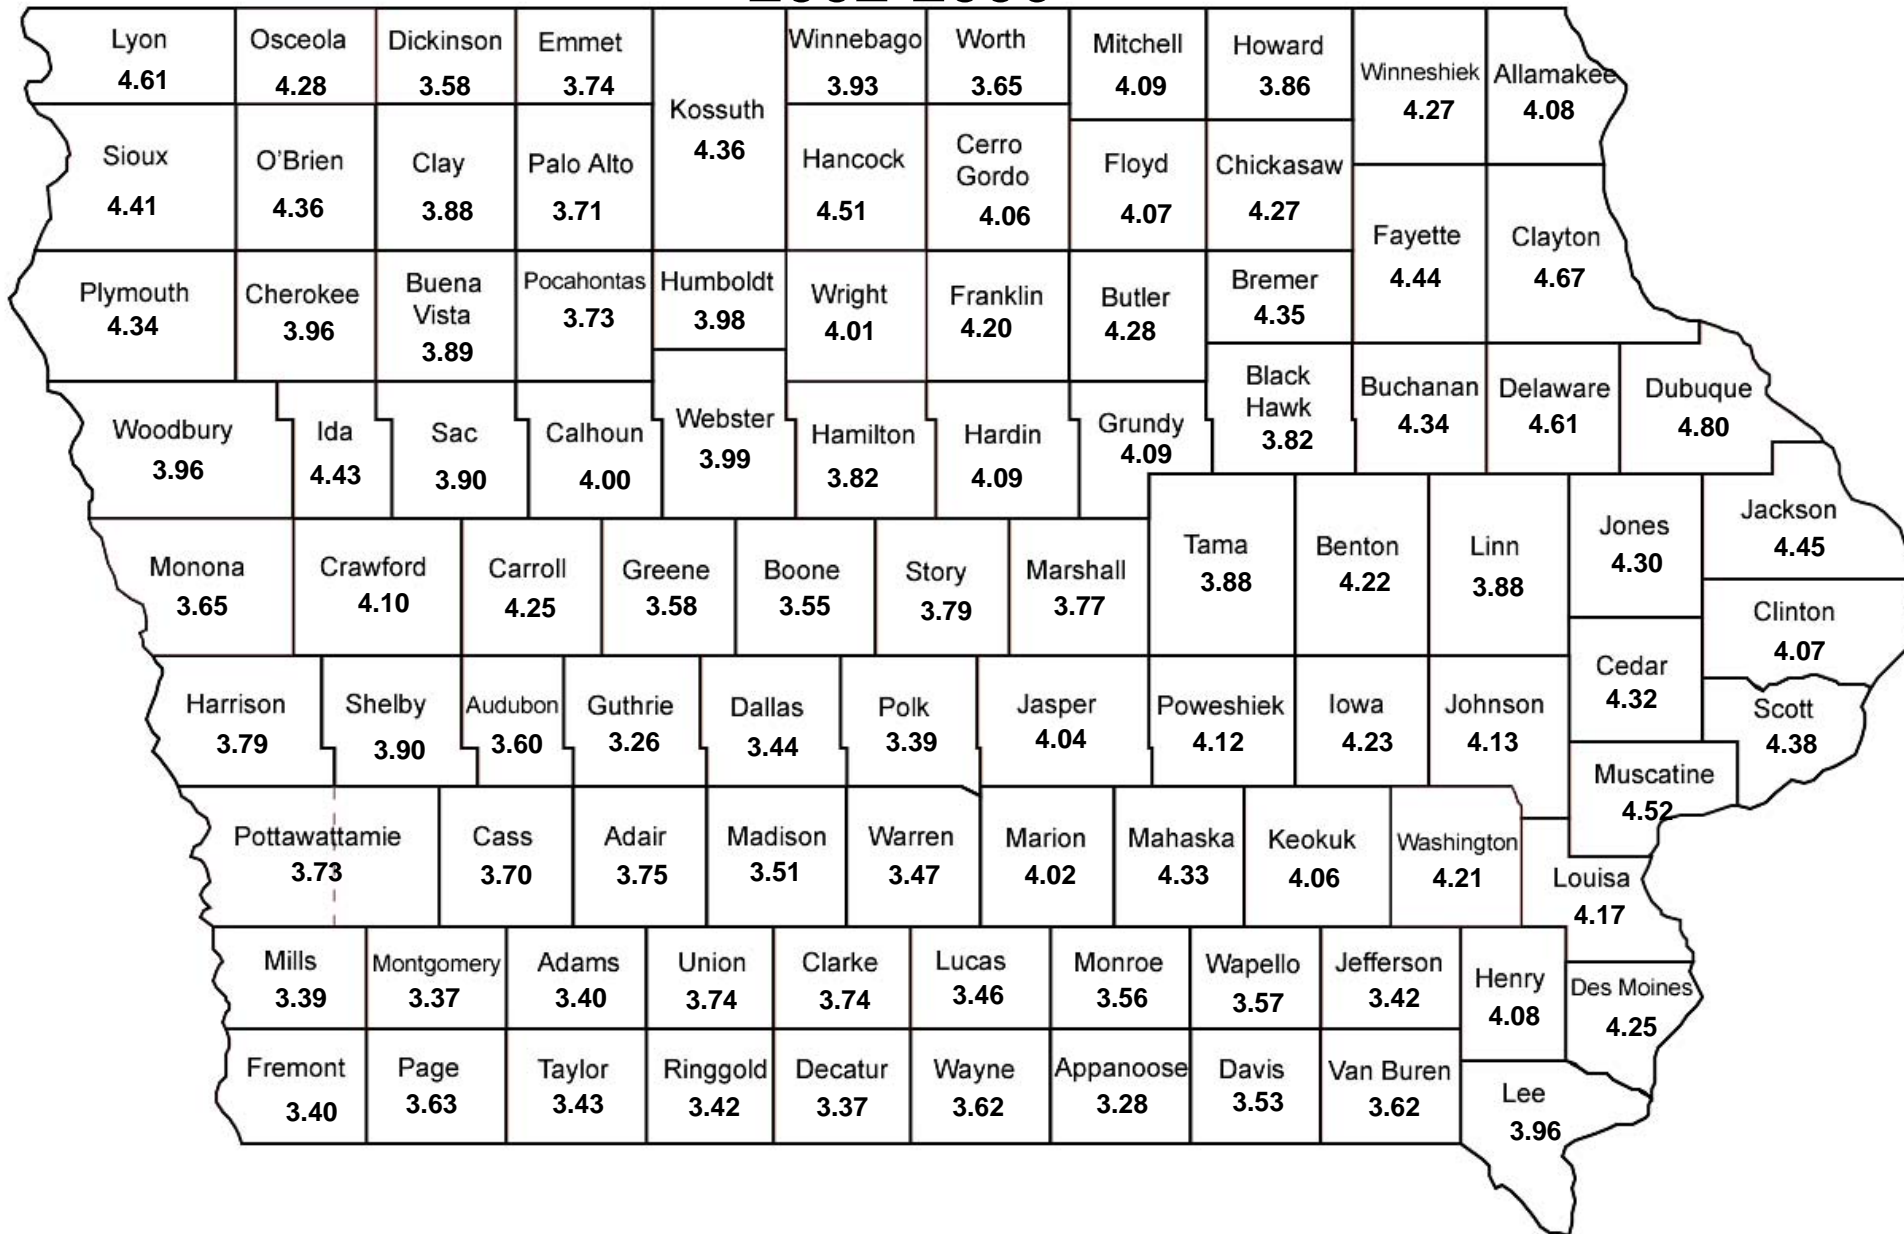

5 Year Average Alfalfa Yields (tons) 2002-2006

Source: Iowa Agricultural Statistics
Iowa State University Department of Agronomy

Prepared April 2008