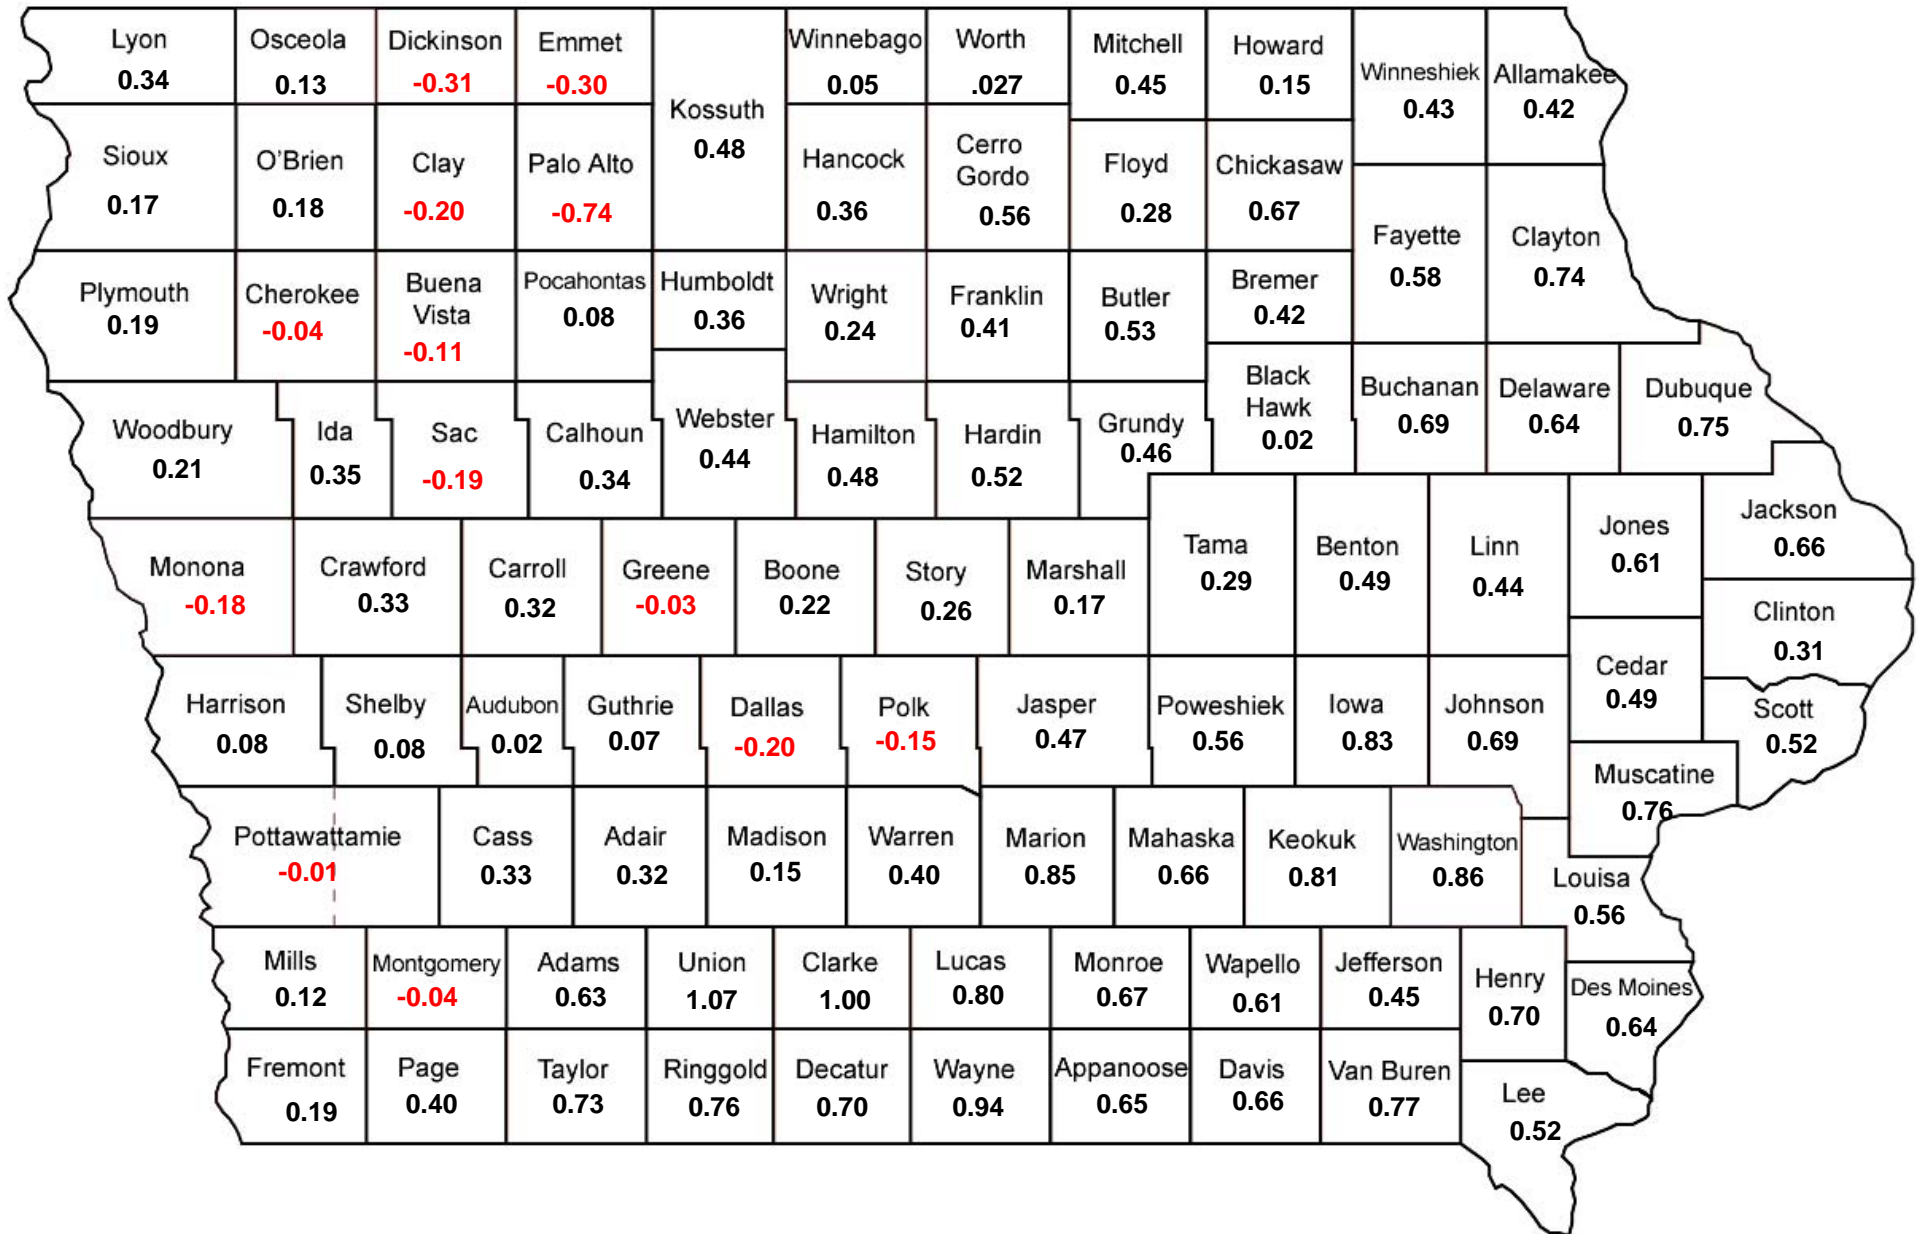

Change in Alfalfa Yields (tons) between 1984-88 and 2002-06

Source: Iowa Agricultural Statistics
Iowa State University Department of Agronomy

Prepared April 2008