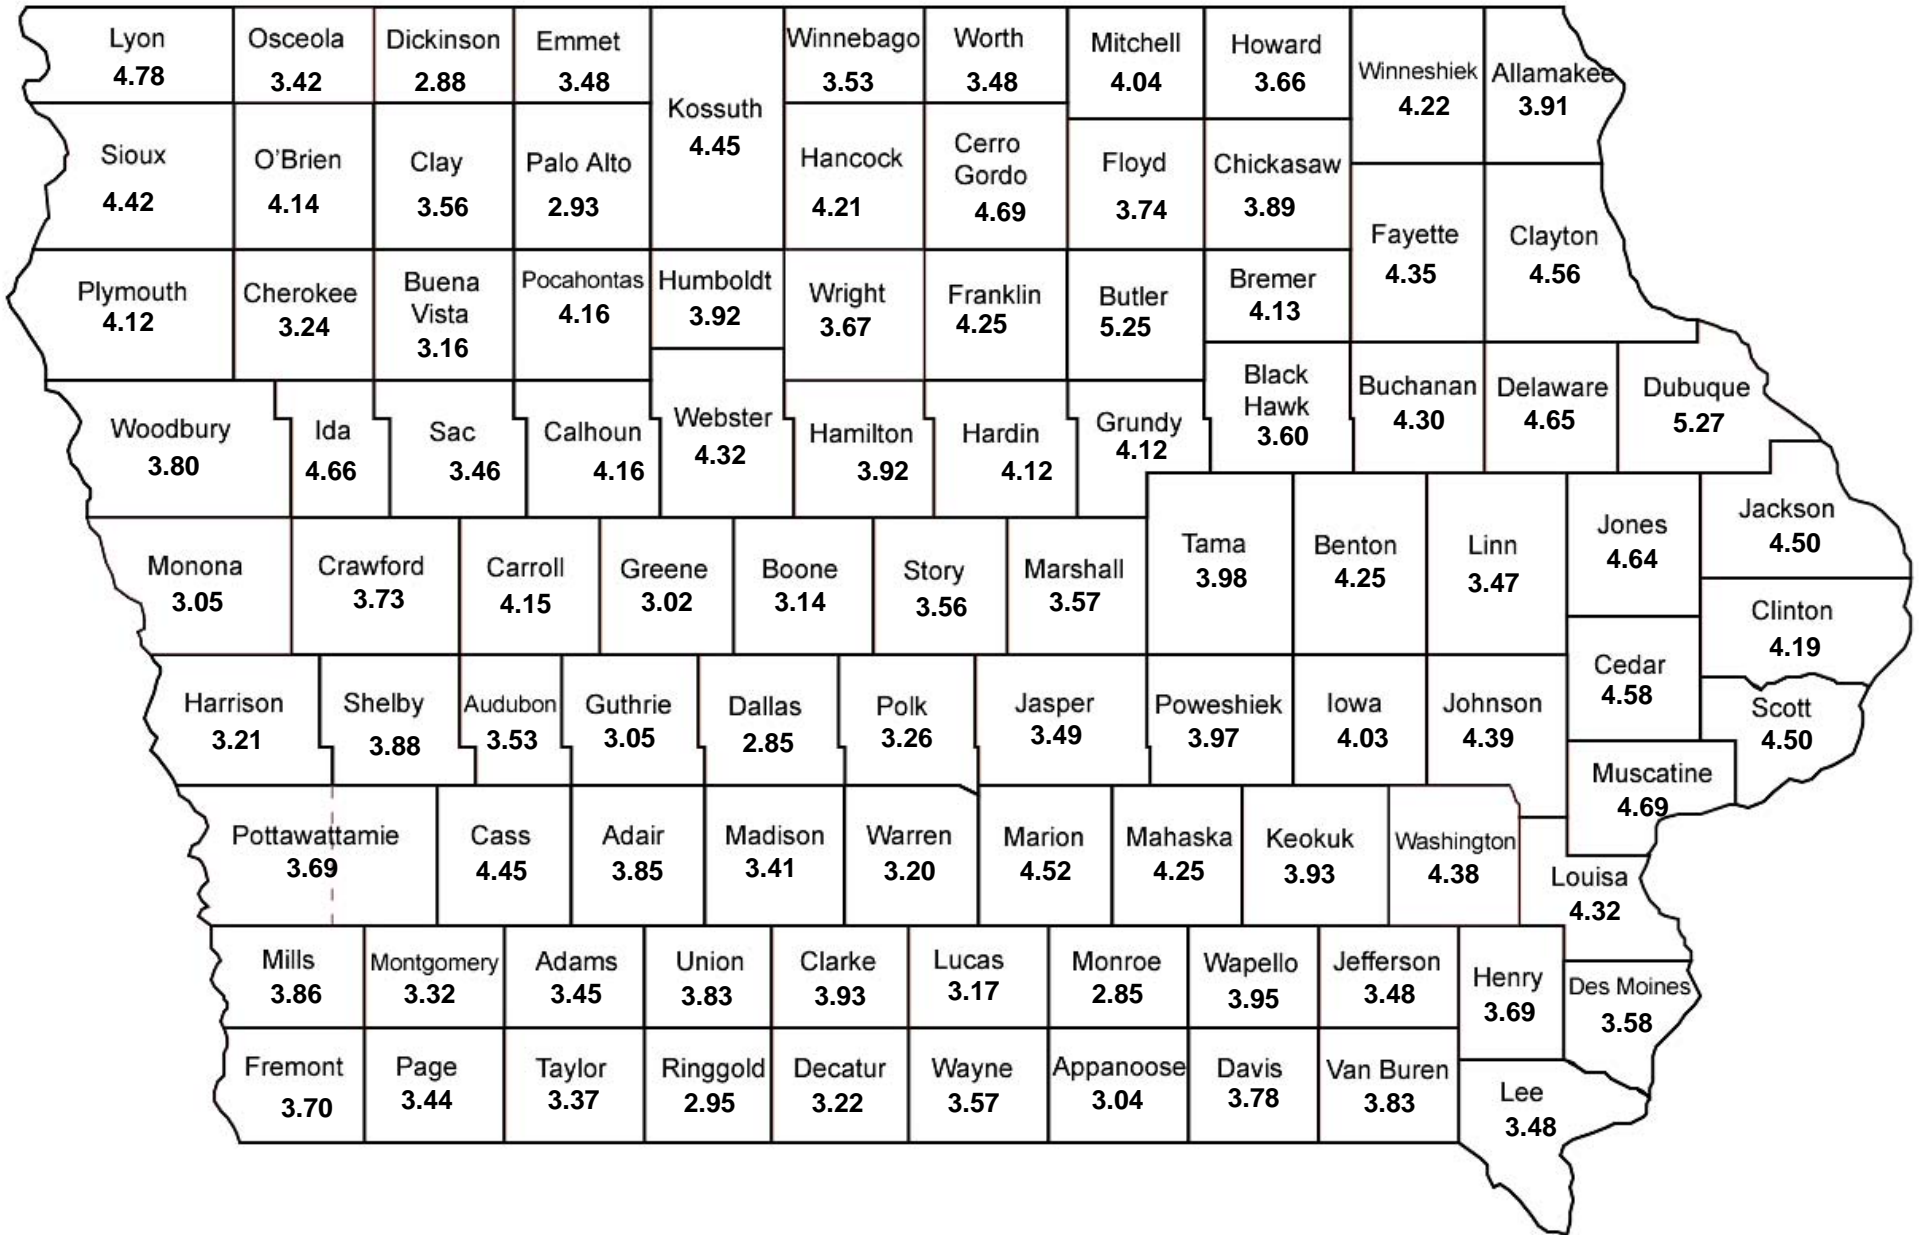

2006 Average Alfalfa Yields (Tons)

Source: Iowa Agricultural Statistics
Iowa State University Department of Agronomy

Prepared March 2008