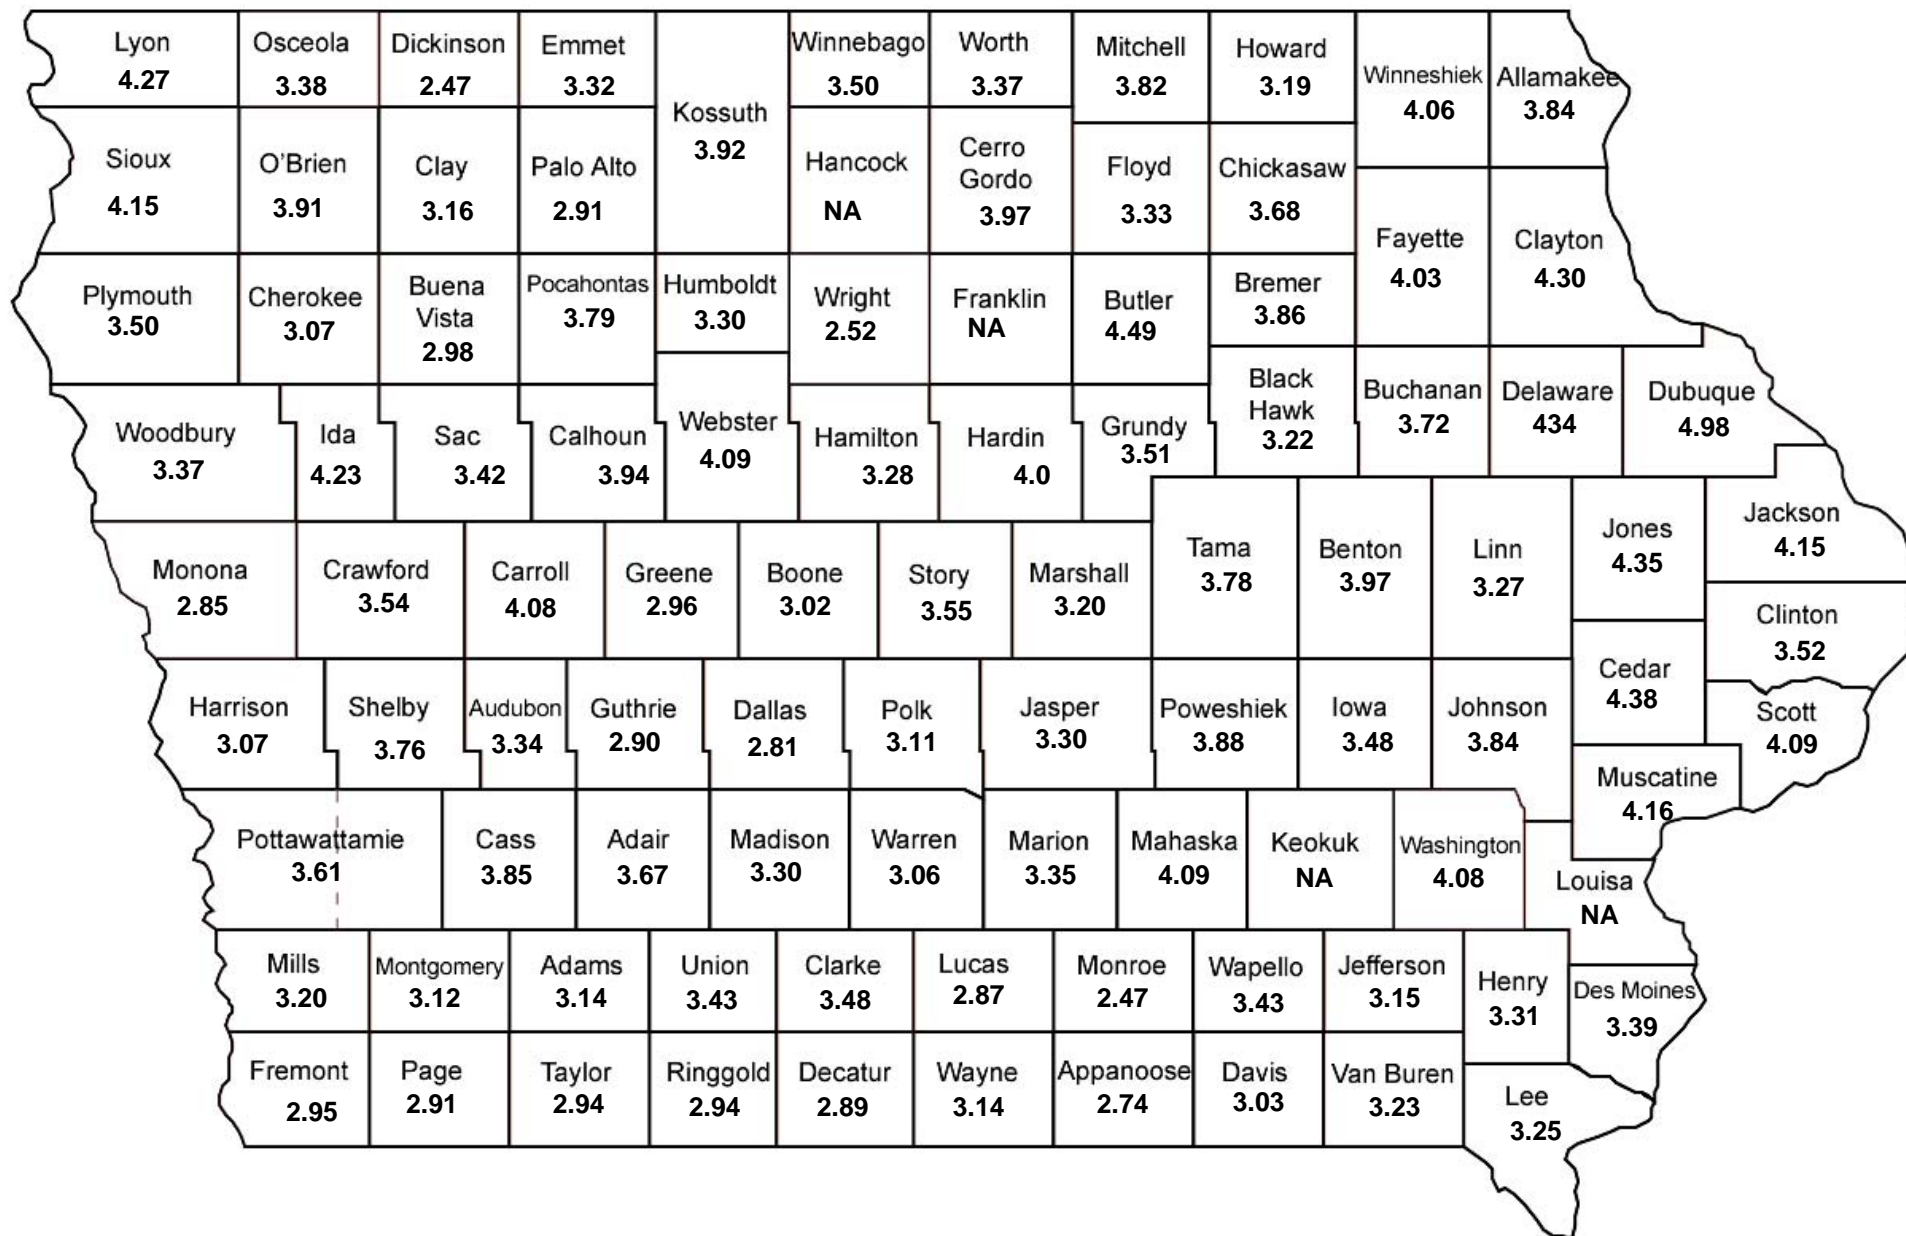

2006 Average All Hay Yields (Tons)

Source: Iowa Agricultural Statistics
Iowa State University Department of Agronomy

Prepared March 2008