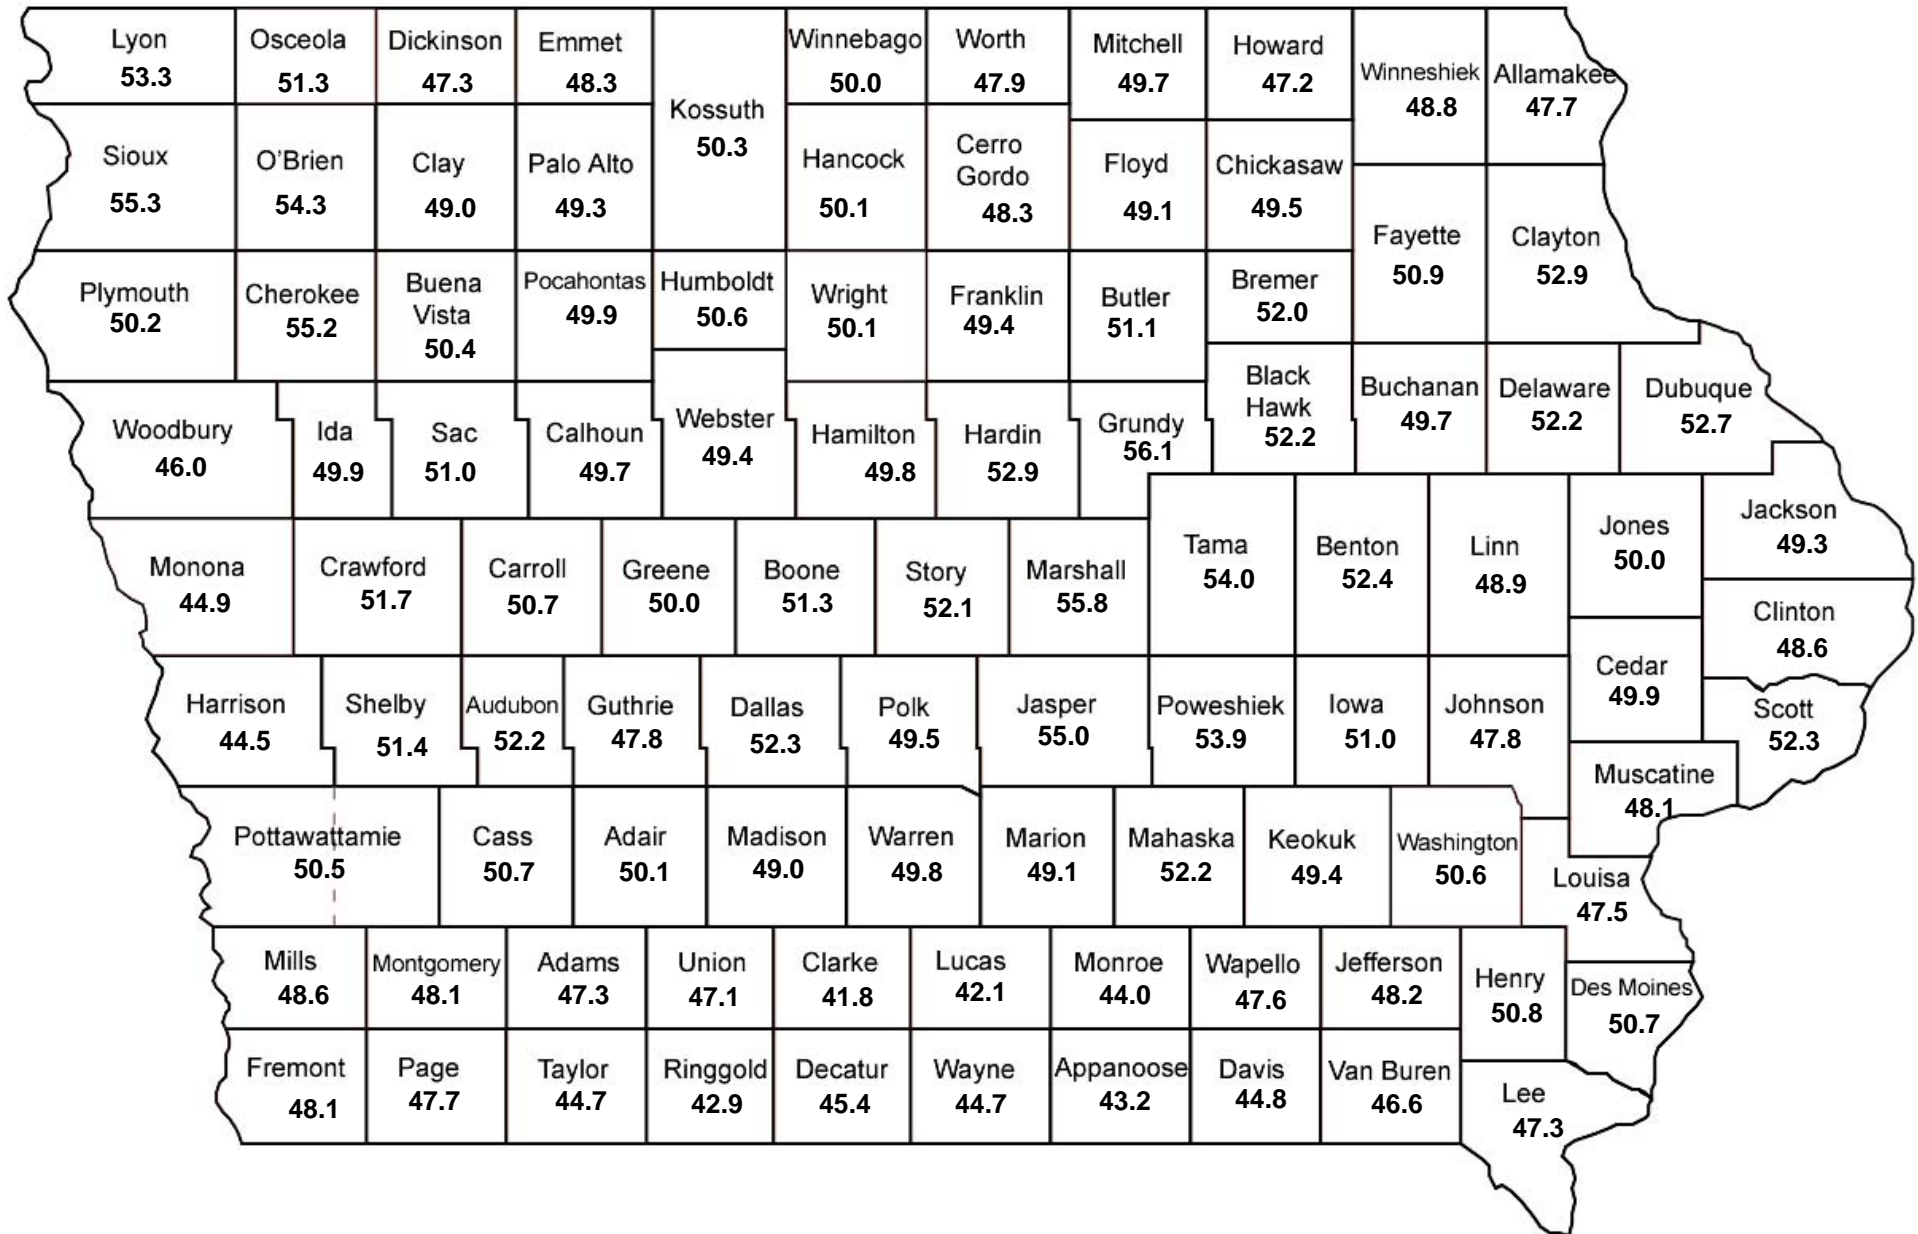

# 5 Year Average Soybean Yields (bushels) 2004-2008

Source: Iowa Agricultural Statistics  
Iowa State University Department of Agronomy

Prepared March 2009