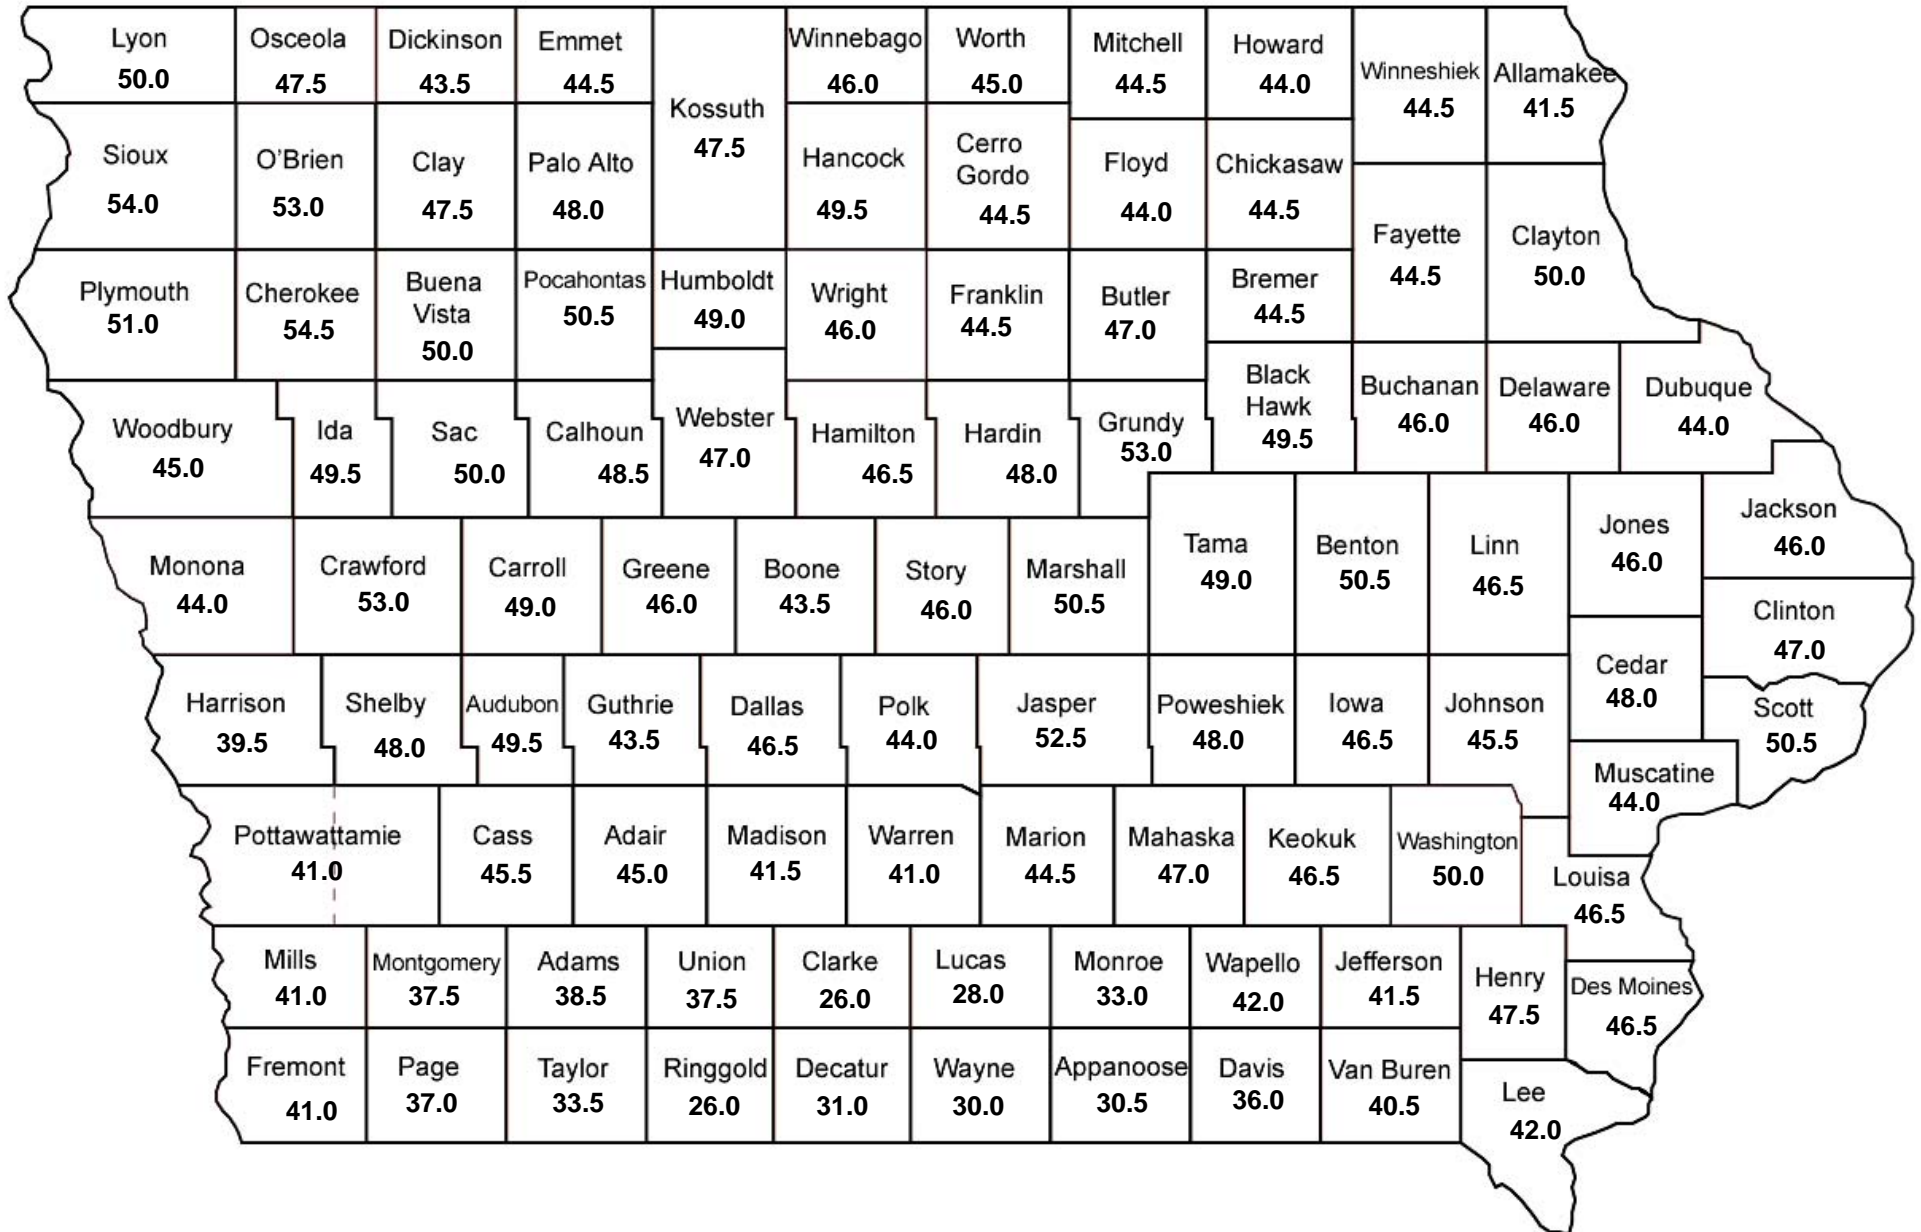

# 2008 Average Soybean Yields (bushels)

Source: Iowa Agricultural Statistics  
Iowa State University Department of Agronomy

Prepared March 2009