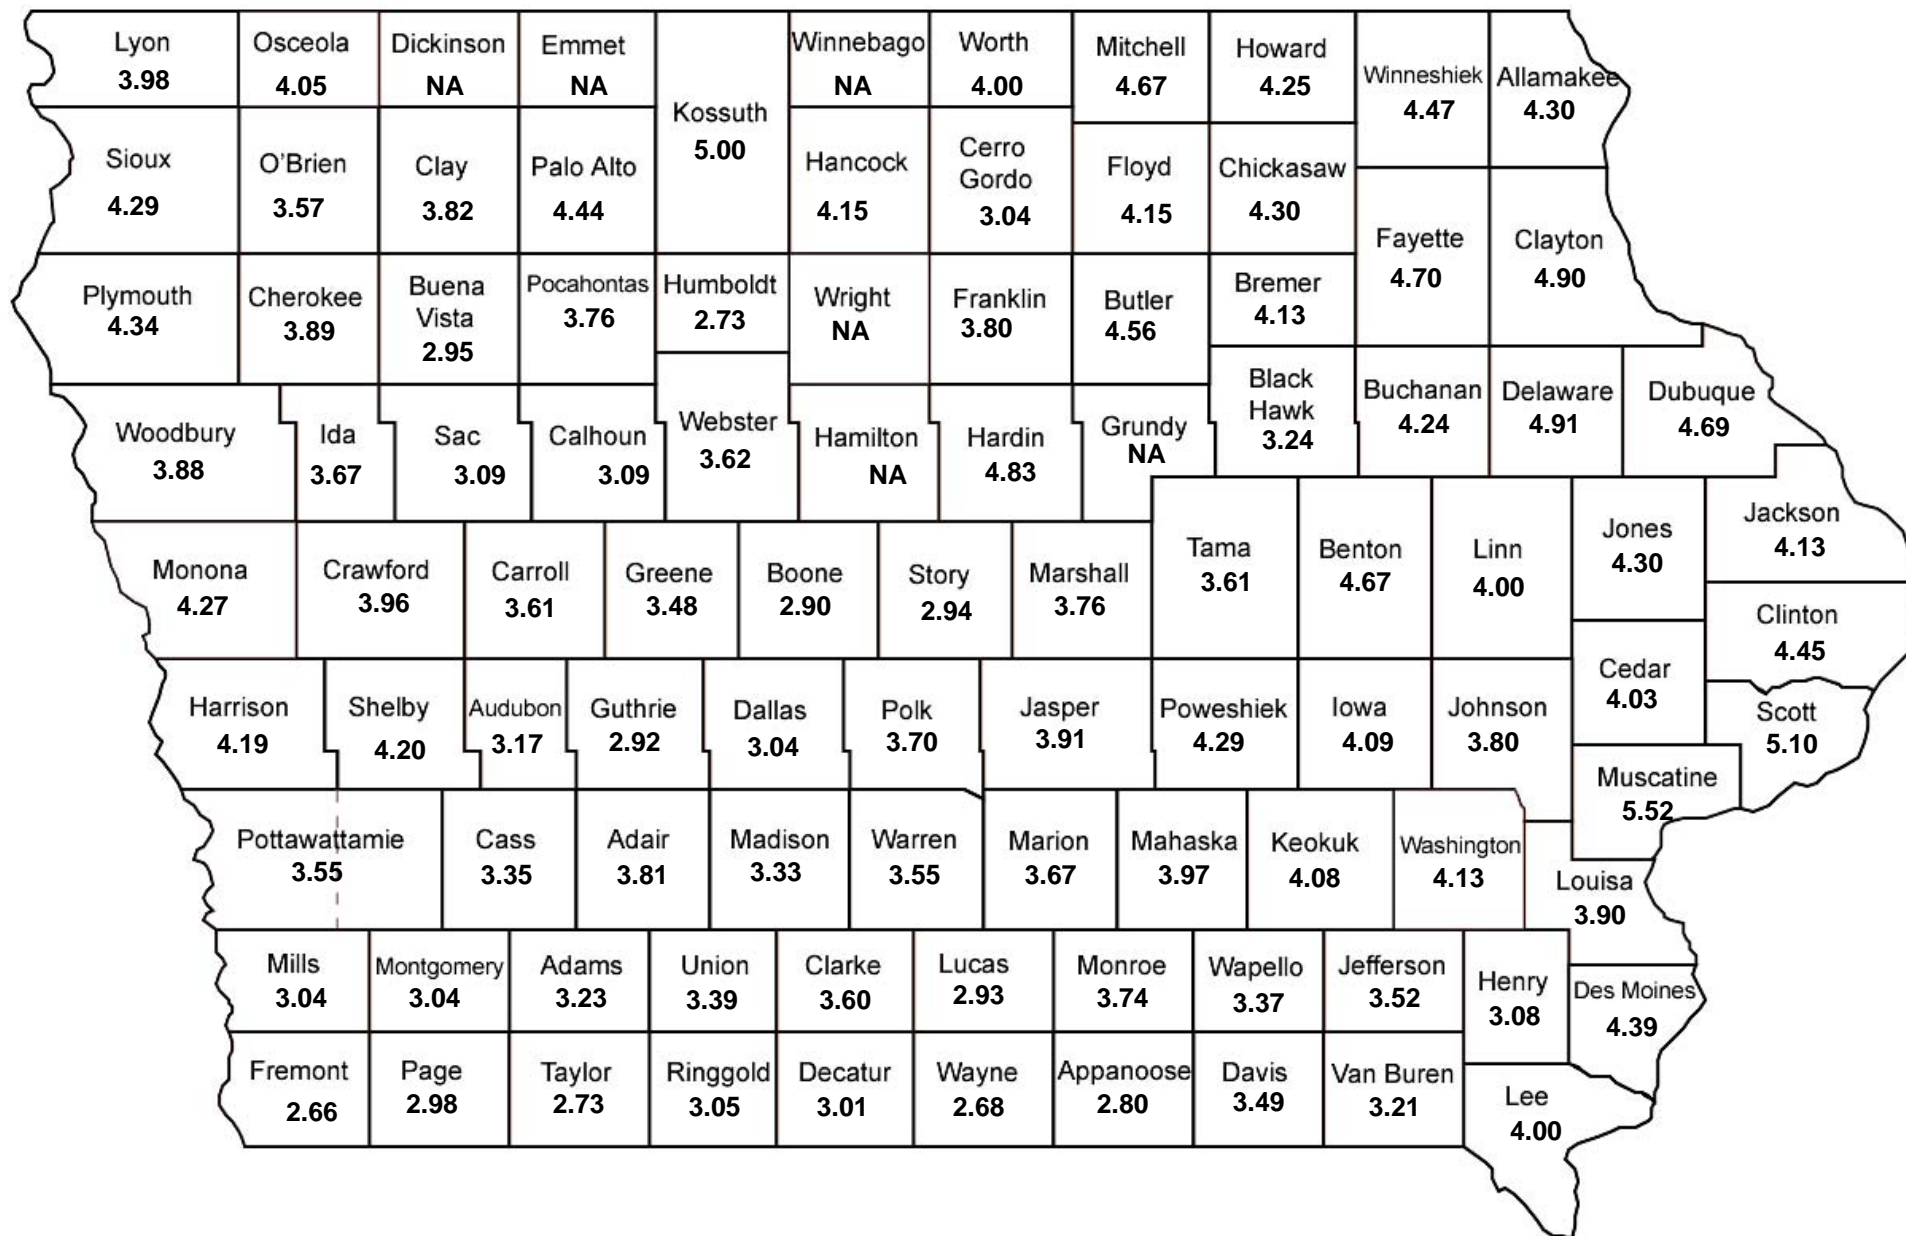

# 2007 Average All Hay Yields (Tons)

Source: Iowa Agricultural Statistics  
Iowa State University Department of Agronomy

Prepared March 2009