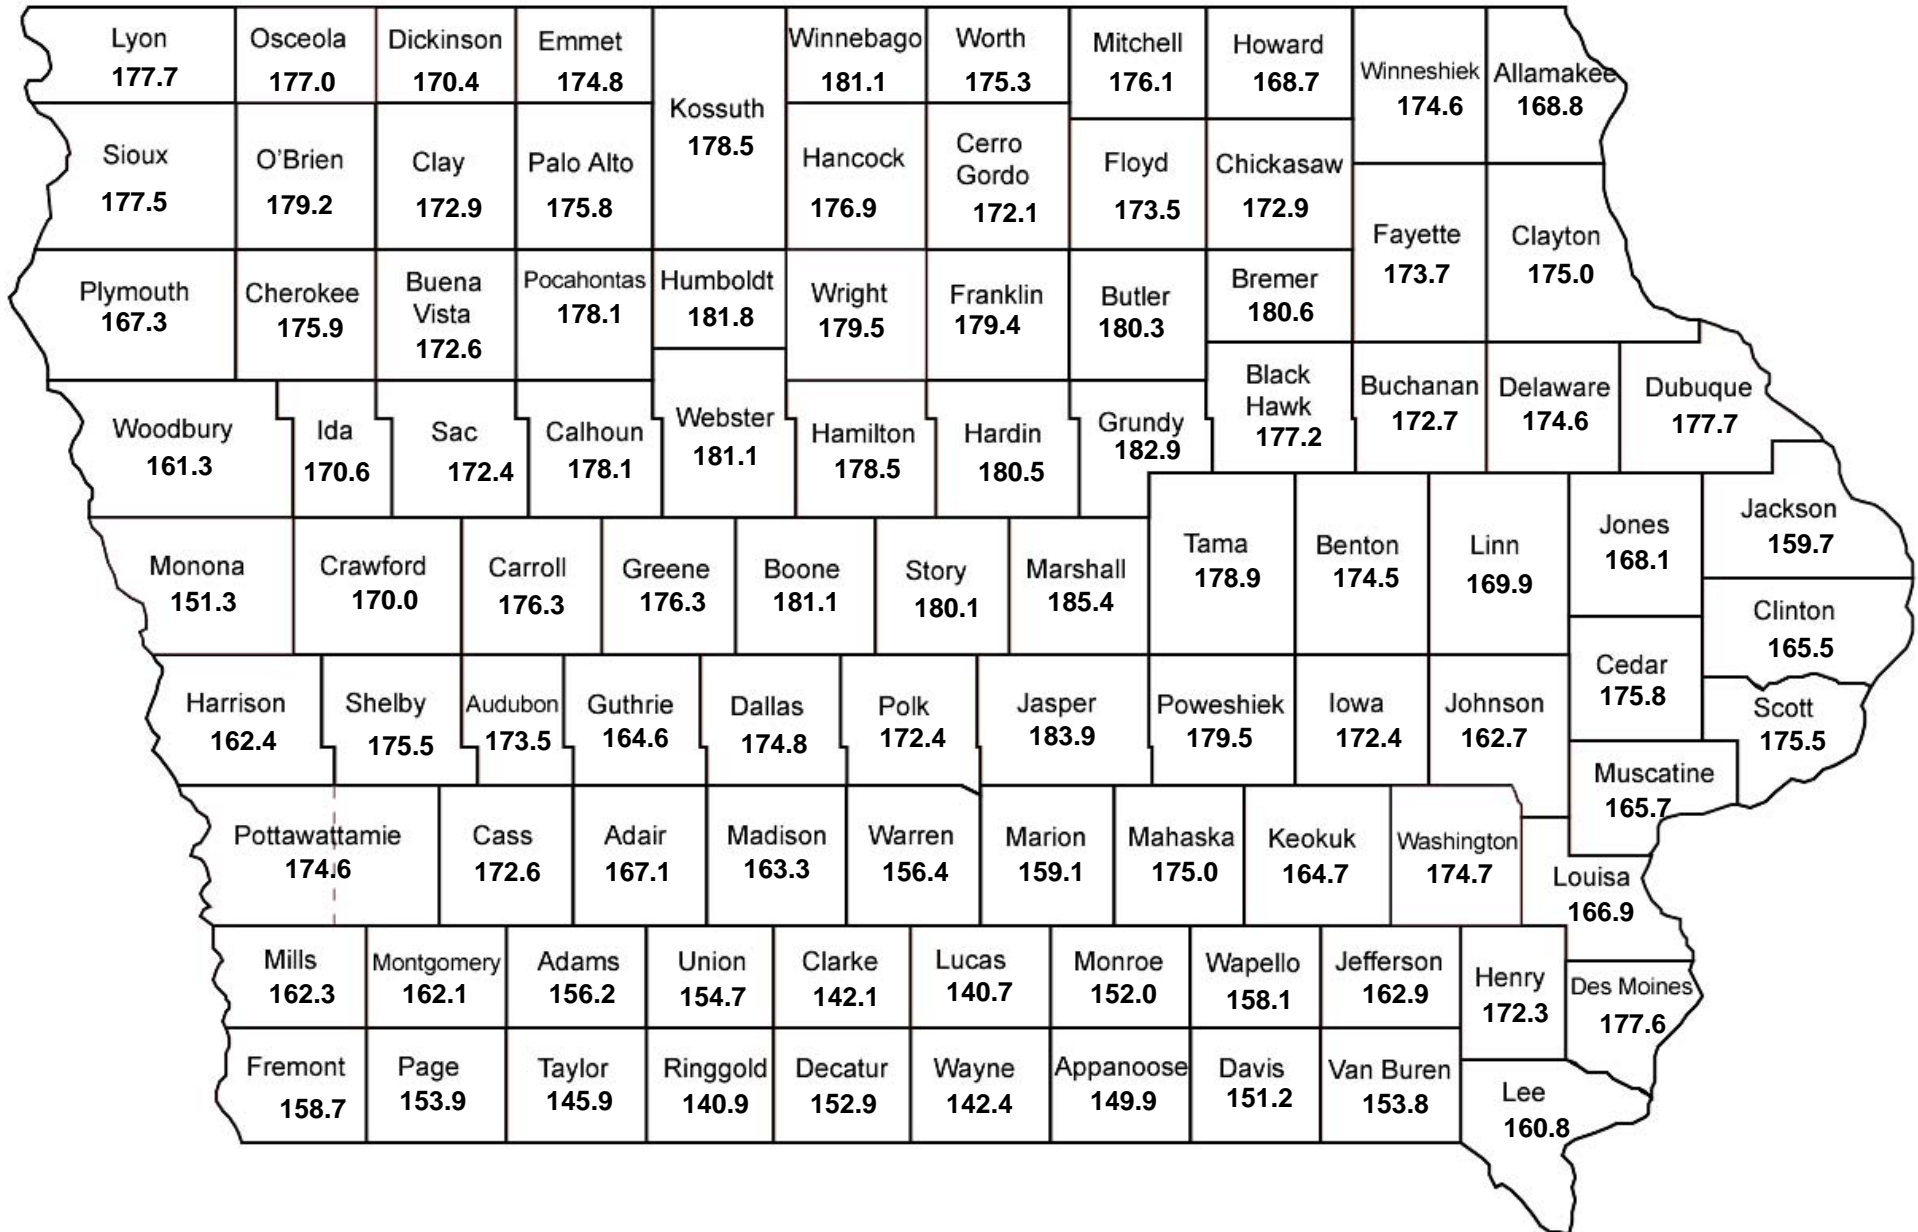

5 Year Average Corn Yields (bushels) 2004-2008

Source: Iowa Agricultural Statistics
Iowa State University Department of Agronomy

Prepared March 2009