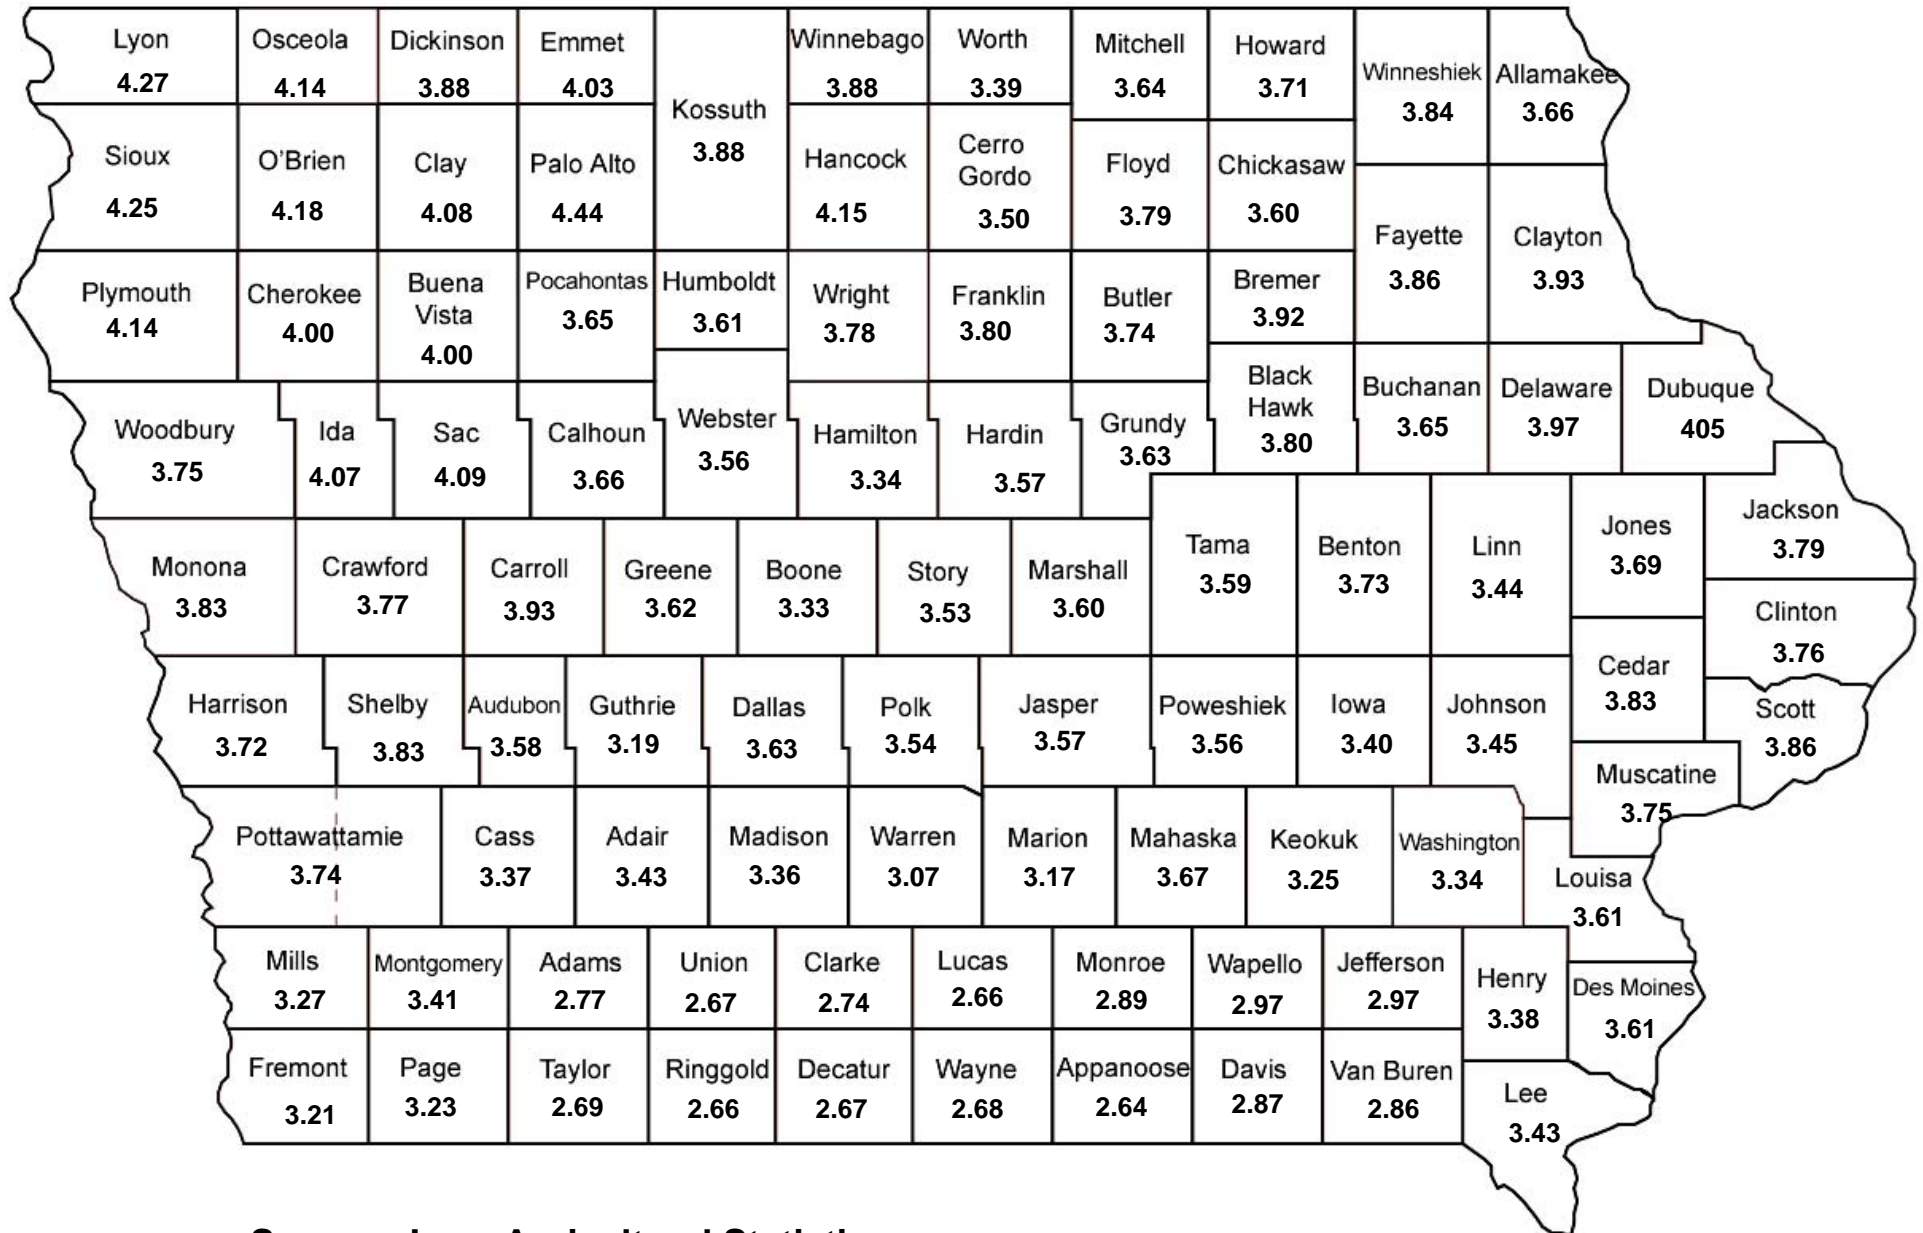

# 5 Year Average Alfalfa Yields (tons) 1984-1988

Source: Iowa Agricultural Statistics  
Iowa State University Department of Agronomy

Prepared April 2008