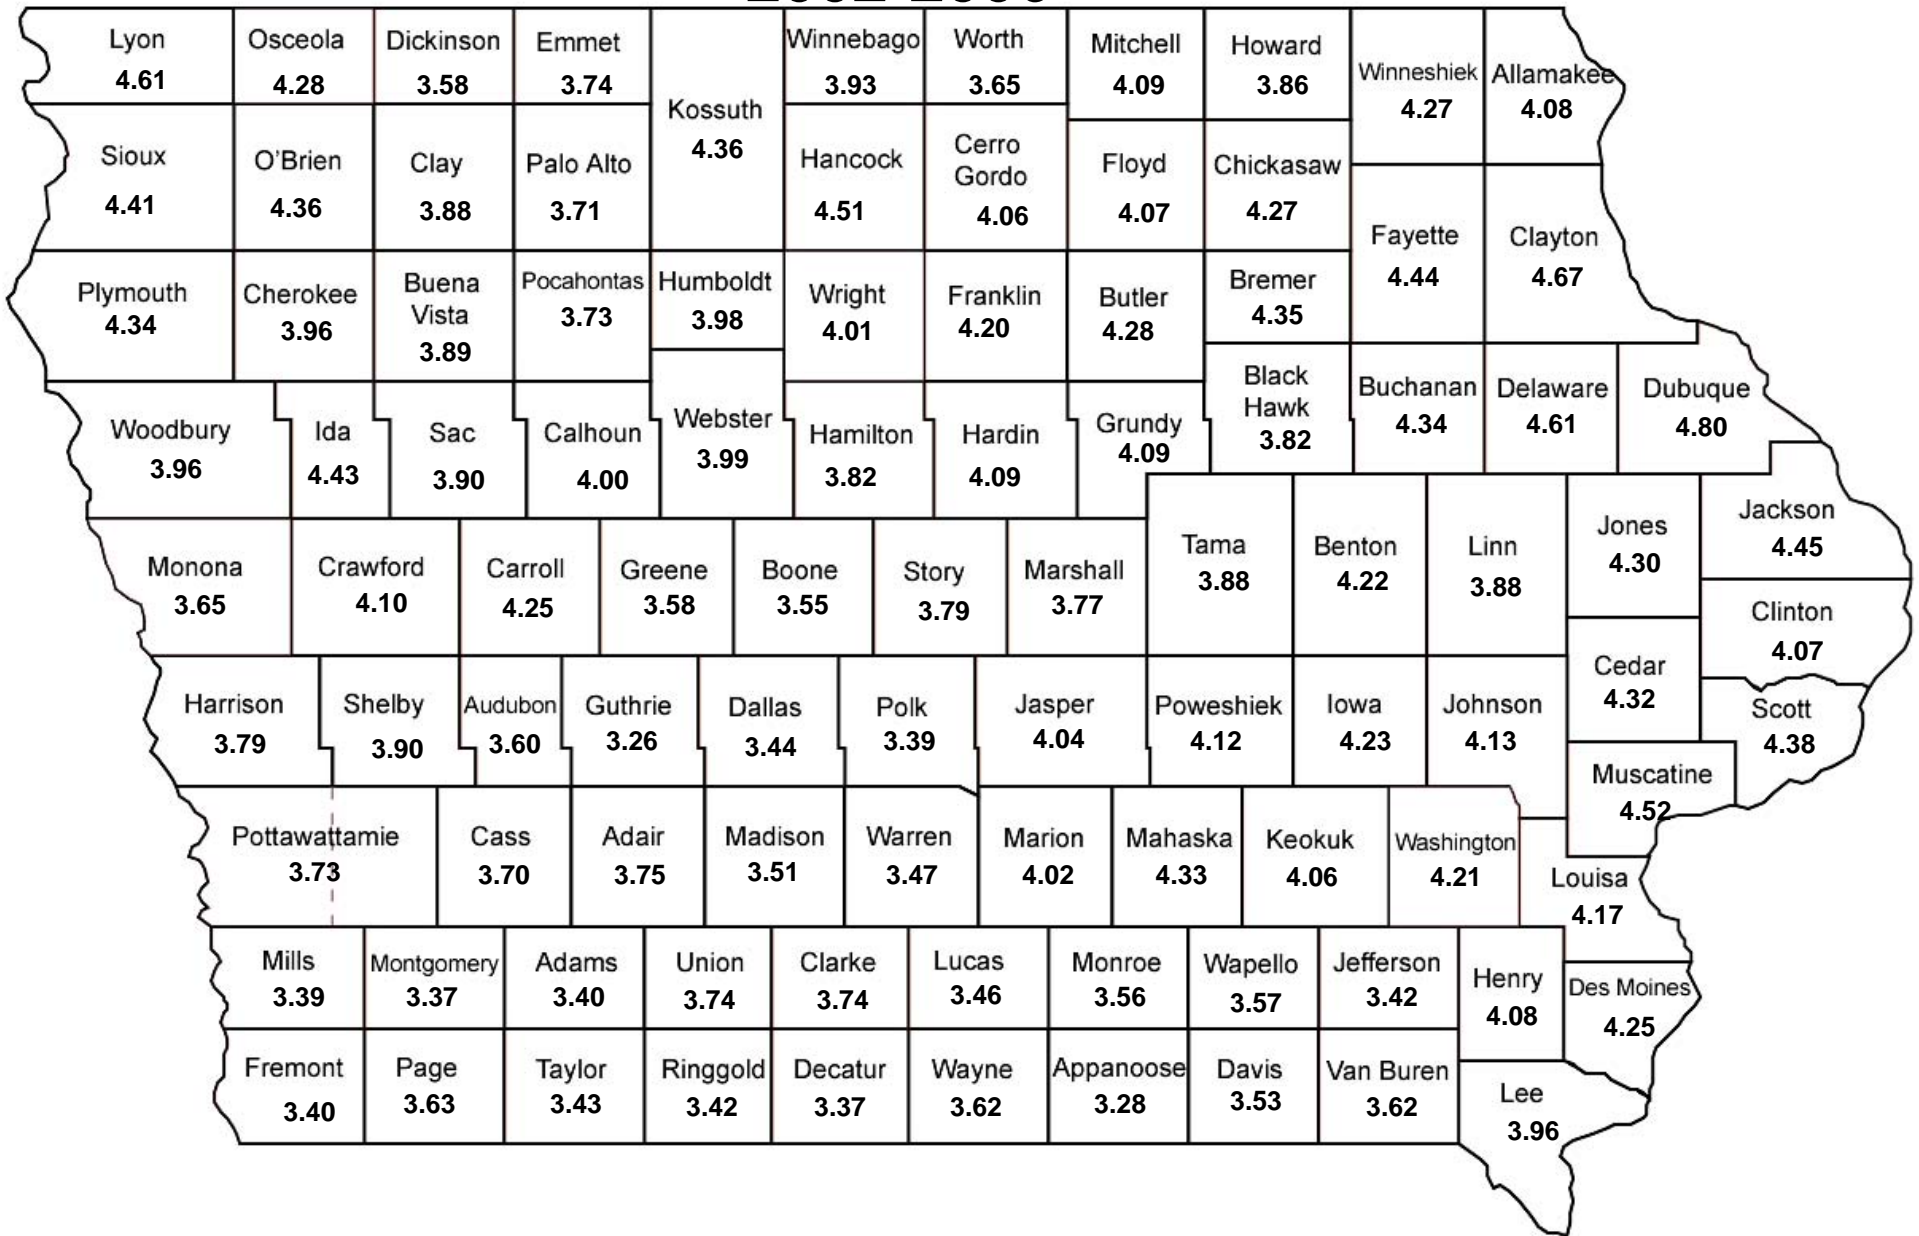

5 Year Average Alfalfa Yields (tons) 2002-2006

Source: Iowa Agricultural Statistics
Iowa State University Department of Agronomy

Prepared April 2008