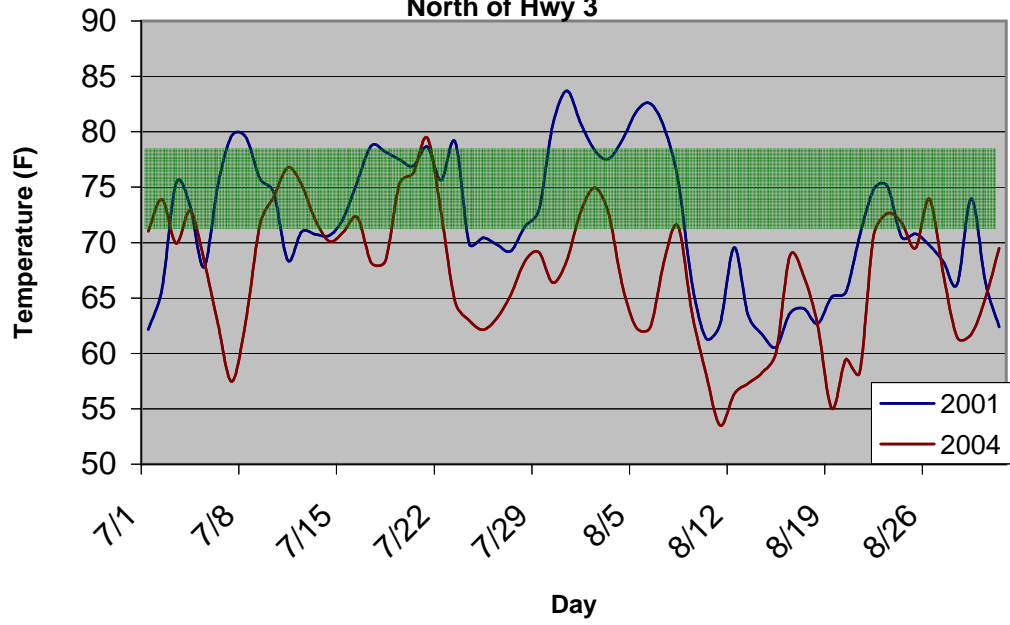

Mean Temperature N.W. IA

Mean Temperature N.W. IA (south of Hwy 7)

Mean Temperature N.W. IA (North of Hwy 7)

Mean Temperature N.W. IA

Mean Temperature N.W. IA South of Hwy 3

Mean Temperature N.W. IA North of Hwy 3