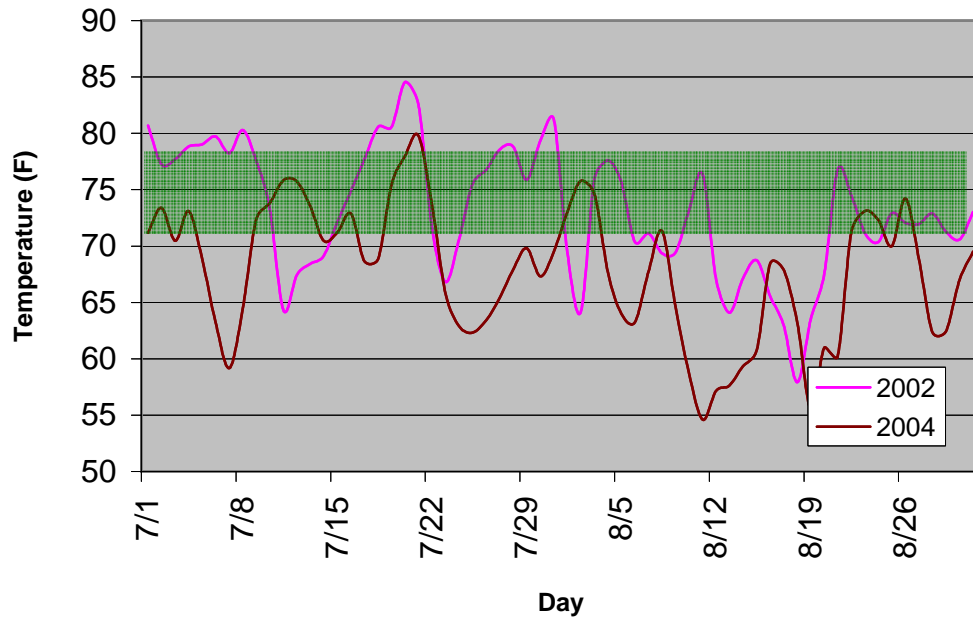

Mean Temperature N.W. IA