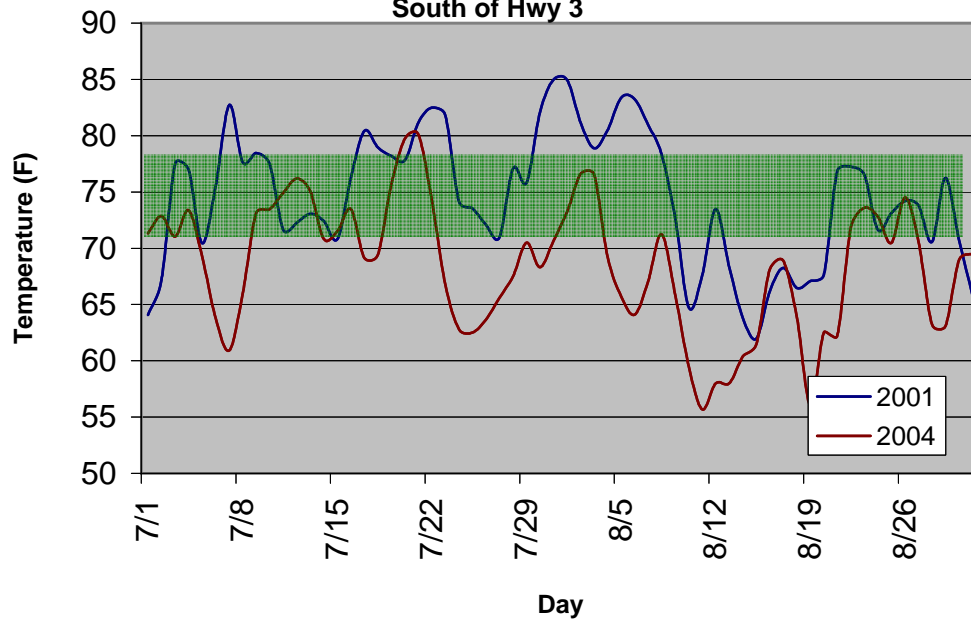

Mean Temperature N.W. IA

Mean Temperature N.W. IA (south of Hwy 7)

Mean Temperature N.W. IA (North of Hwy 7)

Mean Temperature N.W. IA

Mean Temperature N.W. IA South of Hwy 3

Mean Temperature N.W. IA North of Hwy 3

Mean Temperature N.W. IA

Mean Temperature N.W. IA South of Hwy 3

Mean Temperature N.W. IA
North of Hwy 3

Average Temperature N.W. IA

Average Temperature N.W. IA South of Hwy 3

Average Temperature N.W. IA North of Hwy 3