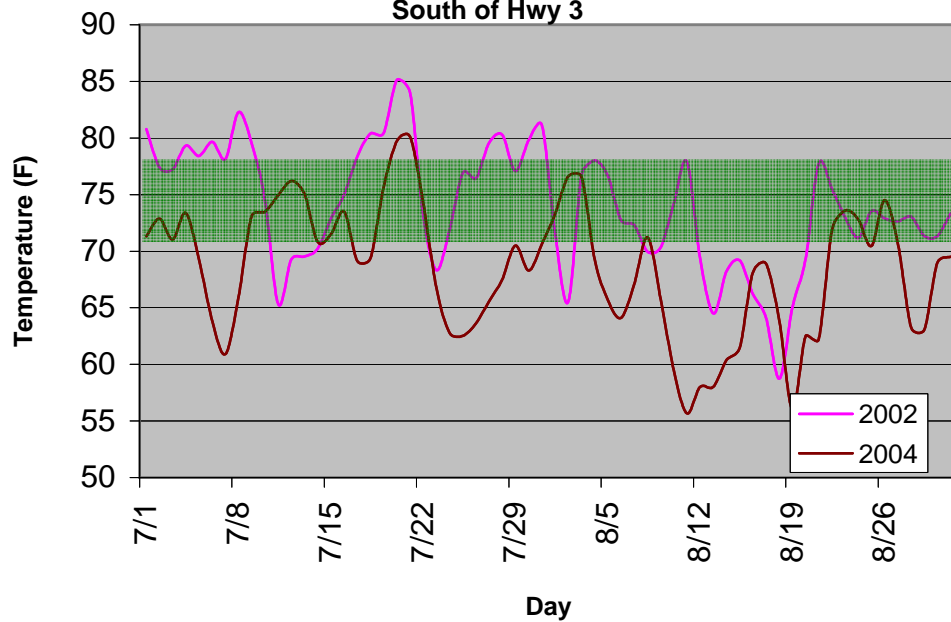

Mean Temperature N.W. IA

Mean Temperature N.W. IA (south of Hwy 7)

Mean Temperature N.W. IA (North of Hwy 7)

Mean Temperature N.W. IA

Mean Temperature N.W. IA South of Hwy 3

Mean Temperature N.W. IA North of Hwy 3

Mean Temperature N.W. IA

Mean Temperature N.W. IA South of Hwy 3

Mean Temperature N.W. IA
North of Hwy 3

Average Temperature N.W. IA

Average Temperature N.W. IA South of Hwy 3

Average Temperature N.W. IA North of Hwy 3