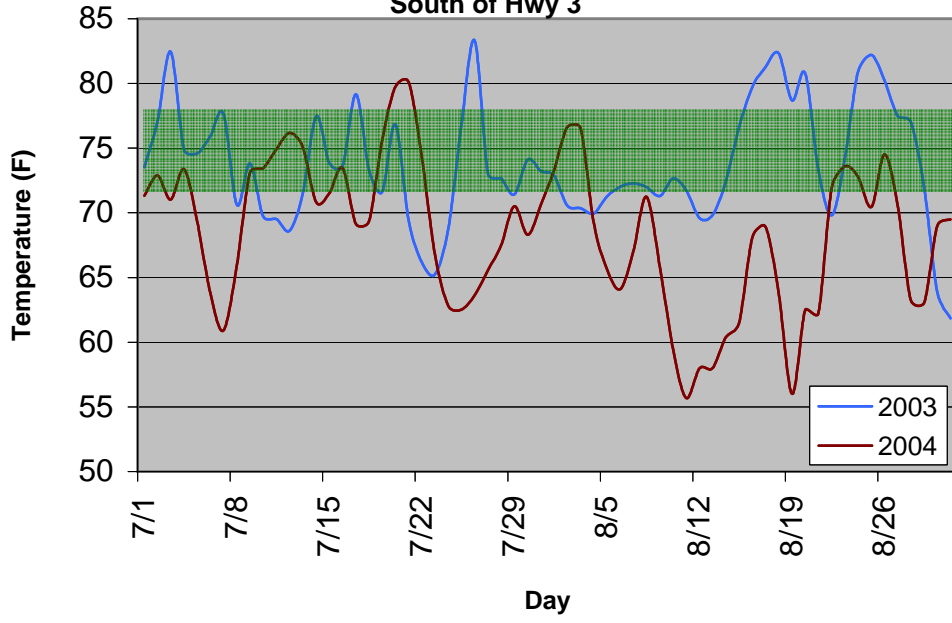

Mean Temperature N.W. IA

Mean Temperature N.W. IA (south of Hwy 7)

Mean Temperature N.W. IA (North of Hwy 7)

Mean Temperature N.W. IA

Mean Temperature N.W. IA South of Hwy 3

Mean Temperature N.W. IA North of Hwy 3

Mean Temperature N.W. IA

Mean Temperature N.W. IA South of Hwy 3

Mean Temperature N.W. IA
North of Hwy 3

Average Temperature N.W. IA

Average Temperature N.W. IA South of Hwy 3

Average Temperature N.W. IA North of Hwy 3