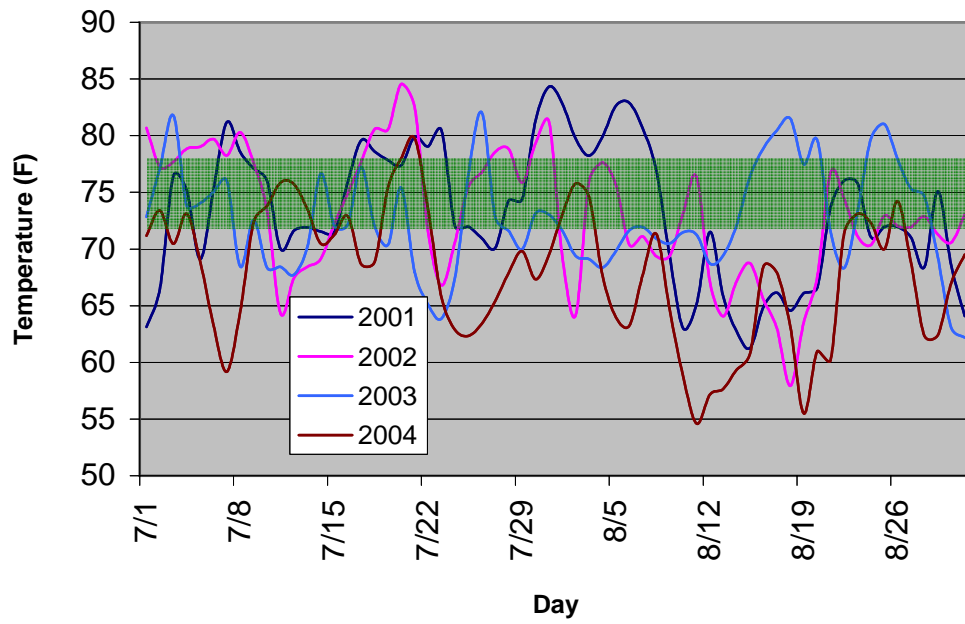

Mean Temperature N.W. IA

Mean Temperature N.W. IA (south of Hwy 7)

Mean Temperature N.W. IA (North of Hwy 7)

Mean Temperature N.W. IA

Mean Temperature N.W. IA South of Hwy 3

Mean Temperature N.W. IA North of Hwy 3