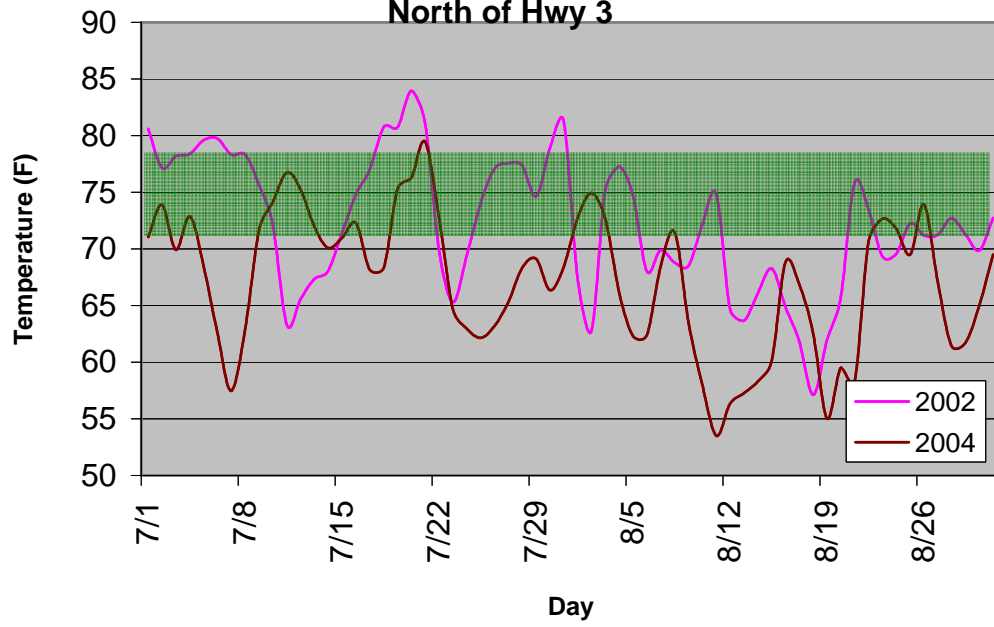

Mean Temperature N.W. IA
North of Hwy 3