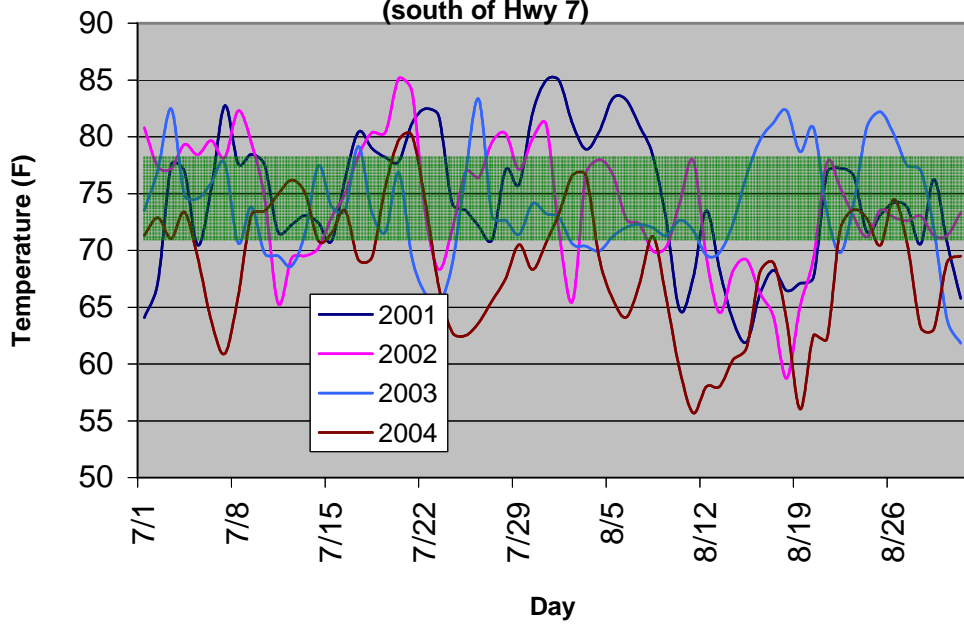

Mean Temperature N.W. IA

Mean Temperature N.W. IA (south of Hwy 7)

Mean Temperature N.W. IA (North of Hwy 7)

Mean Temperature N.W. IA

Mean Temperature N.W. IA South of Hwy 3

Mean Temperature N.W. IA North of Hwy 3

Mean Temperature N.W. IA

Mean Temperature N.W. IA South of Hwy 3

Mean Temperature N.W. IA
North of Hwy 3

Average Temperature N.W. IA

Average Temperature N.W. IA South of Hwy 3

Average Temperature N.W. IA North of Hwy 3