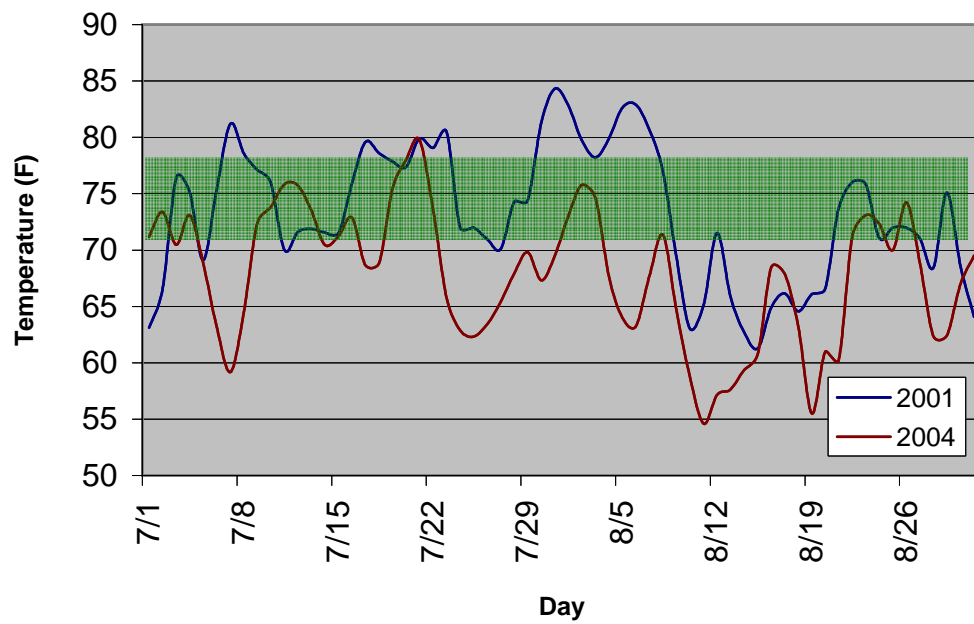

Mean Temperature N.W. IA

Mean Temperature N.W. IA (south of Hwy 7)

Mean Temperature N.W. IA (North of Hwy 7)

Mean Temperature N.W. IA

Mean Temperature N.W. IA South of Hwy 3

Mean Temperature N.W. IA North of Hwy 3