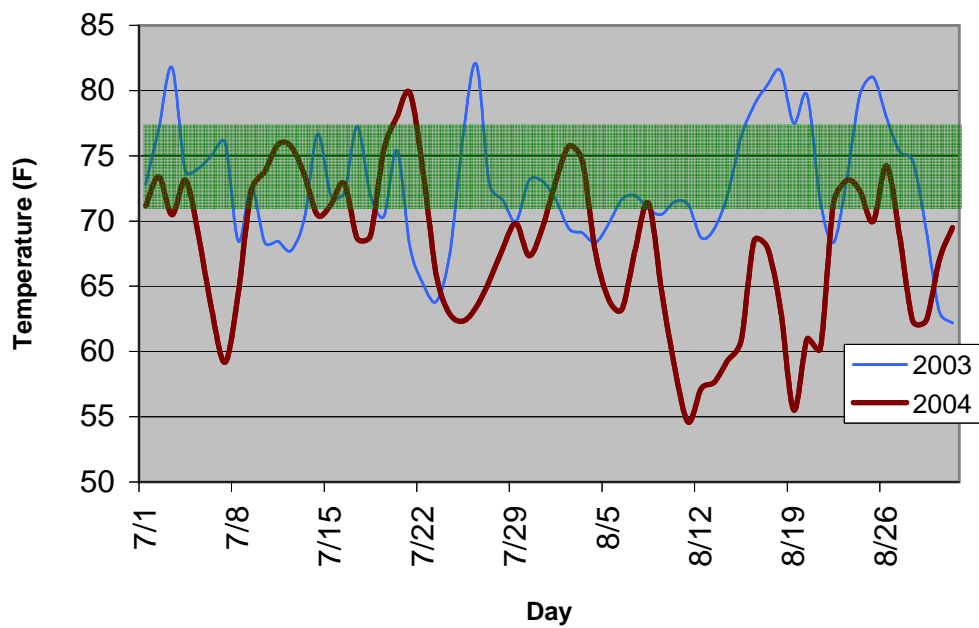

Mean Temperature N.W. IA

Mean Temperature N.W. IA South of Hwy 3

Mean Temperature N.W. IA
North of Hwy 3

Average Temperature N.W. IA

Average Temperature N.W. IA South of Hwy 3

Average Temperature N.W. IA North of Hwy 3