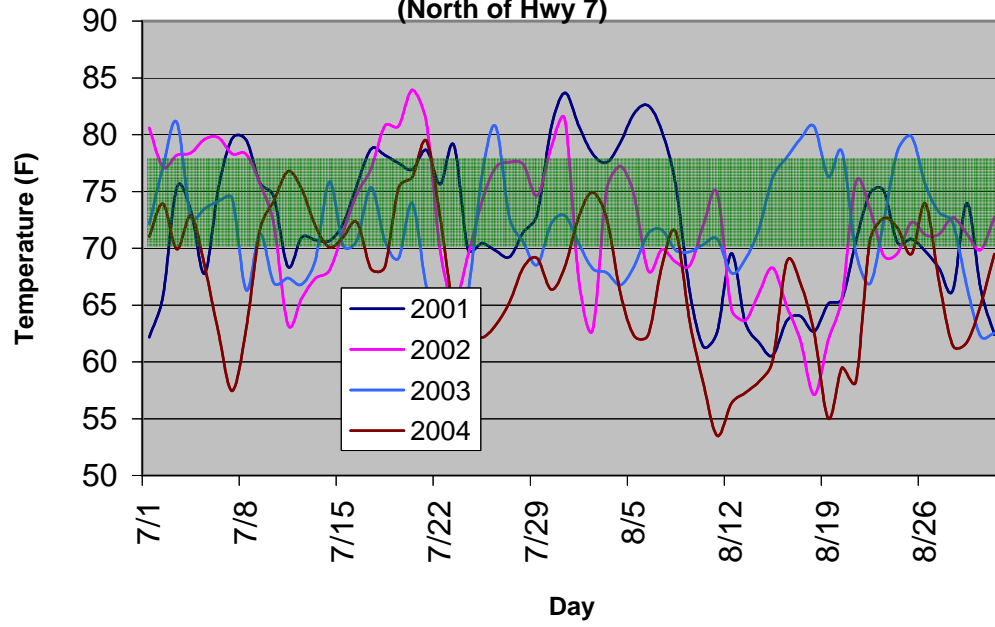

Mean Temperature N.W. IA

Mean Temperature N.W. IA (south of Hwy 7)

Mean Temperature N.W. IA (North of Hwy 7)

Mean Temperature N.W. IA

Mean Temperature N.W. IA South of Hwy 3

Mean Temperature N.W. IA North of Hwy 3

Mean Temperature N.W. IA

Mean Temperature N.W. IA South of Hwy 3

Mean Temperature N.W. IA
North of Hwy 3

Average Temperature N.W. IA

Average Temperature N.W. IA South of Hwy 3

Average Temperature N.W. IA North of Hwy 3