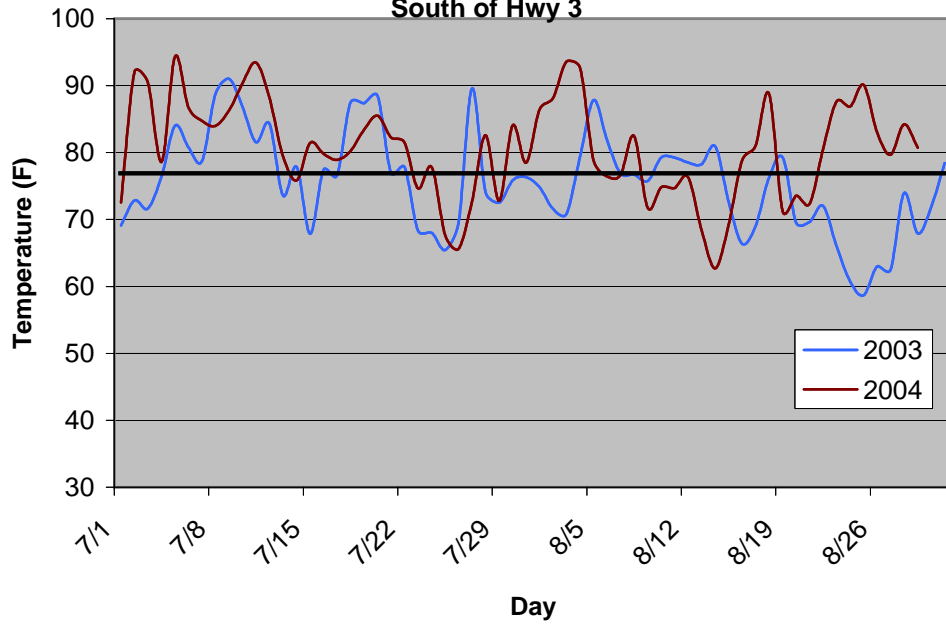

Average Relative Humidity, N.W. IA South of Hwy 3