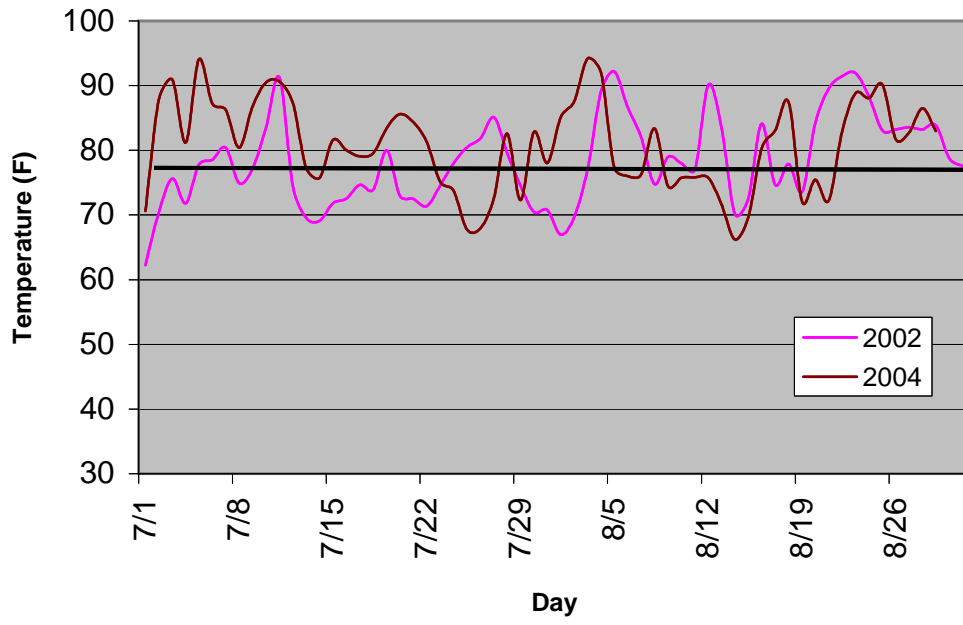

Average Relative Humidity, N.W. IA