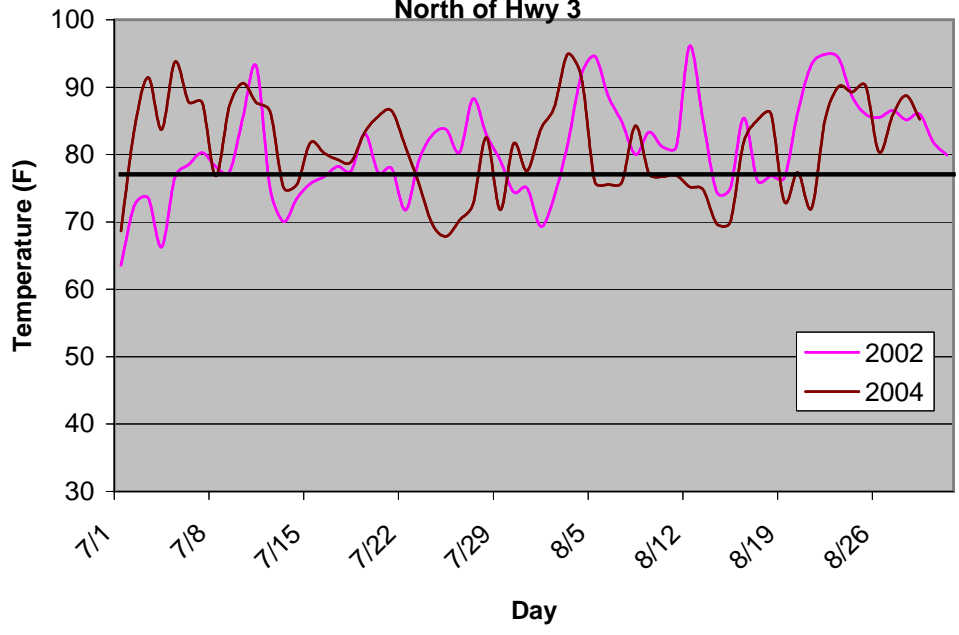

Average Relative Humidity, N.W. IA

North of Hwy 3

Average Relative Humidity, N.W. IA

Average Relative Humidity, N.W. IA South of Hwy 3

Average Relative Humidity, N.W. IA

North of Hwy 3

Average Relative Humidity, N.W. IA