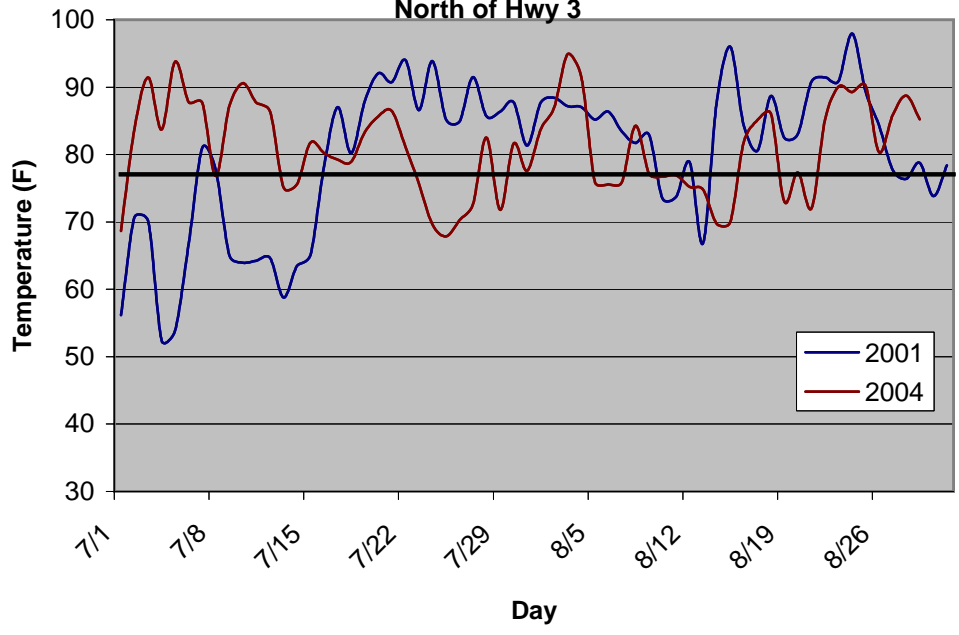

Average Relative Humidity, N.W. IA

North of Hwy 3