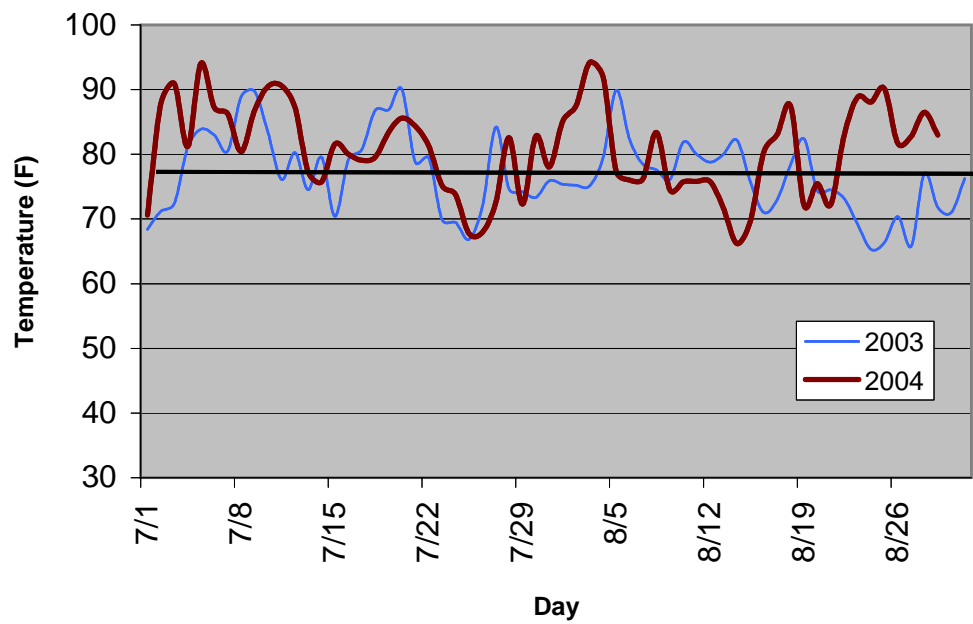

Average Relative Humidity, N.W. IA

North of Hwy 3

Average Relative Humidity, N.W. IA

Average Relative Humidity, N.W. IA South of Hwy 3

Average Relative Humidity, N.W. IA

North of Hwy 3

Average Relative Humidity, N.W. IA