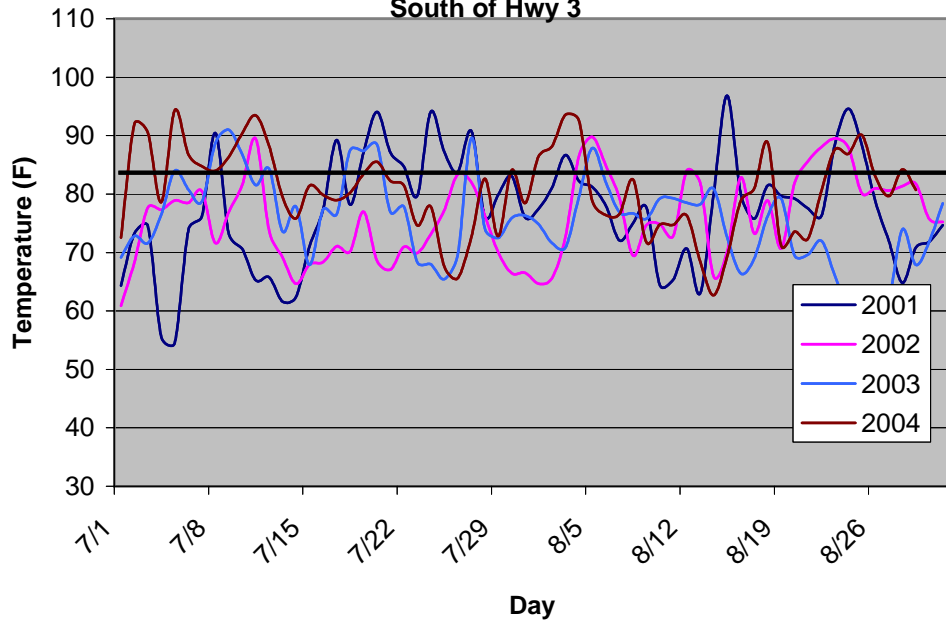

Average Relative Humidity, N.W. IA

Average Relative Humidity, N.W. IA South of Hwy 3

Average Relative Humidity, N.W. IA

North of Hwy 3

Average Relative Humidity, N.W. IA

Average Relative Humidity, N.W. IA
South of Hwy 3