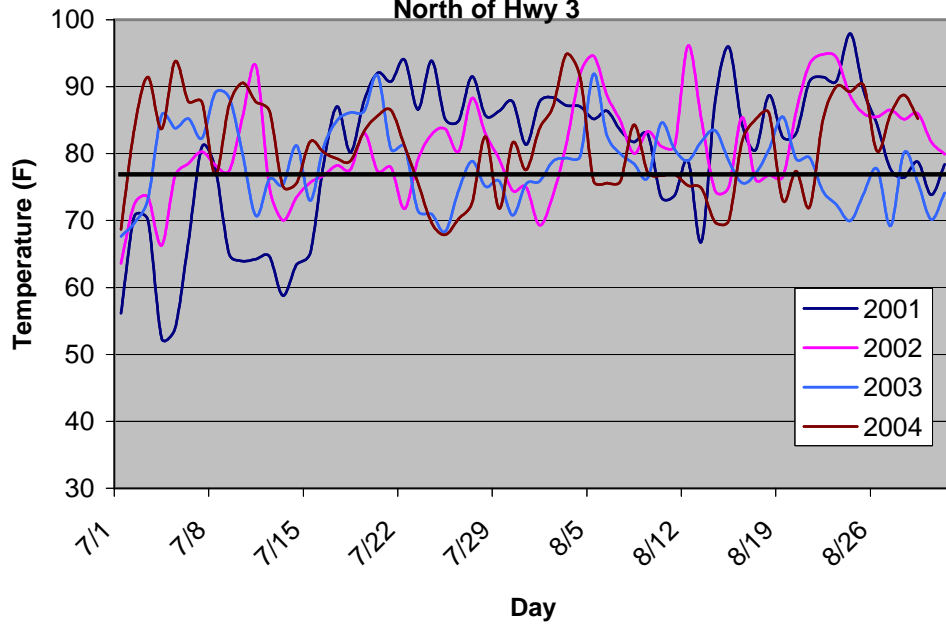

Average Relative Humidity, N.W. IA

Average Relative Humidity, N.W. IA South of Hwy 3

Average Relative Humidity, N.W. IA

North of Hwy 3

Average Relative Humidity, N.W. IA

Average Relative Humidity, N.W. IA
South of Hwy 3