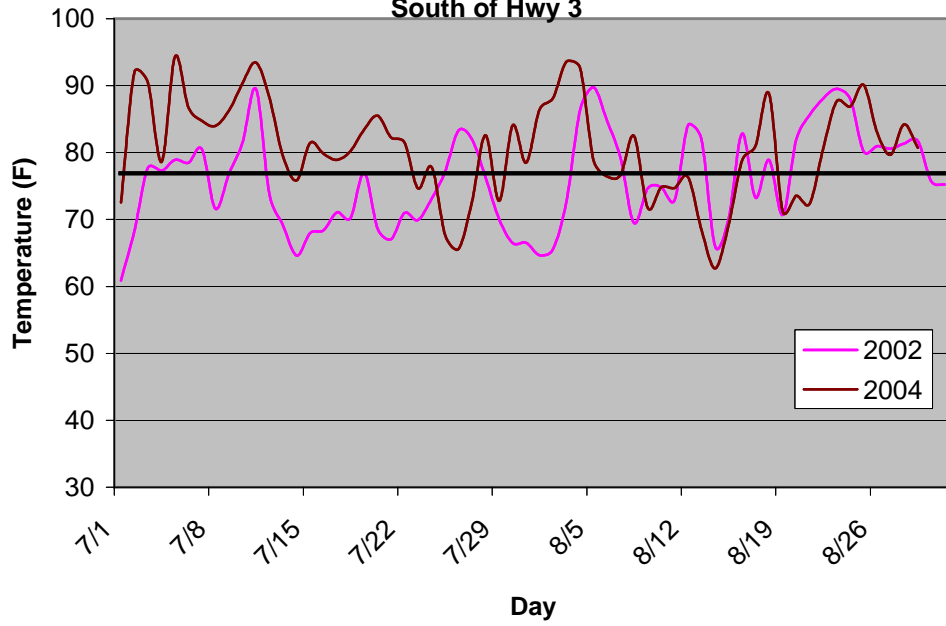

Average Relative Humidity, N.W. IA

North of Hwy 3

Average Relative Humidity, N.W. IA

Average Relative Humidity, N.W. IA South of Hwy 3

Average Relative Humidity, N.W. IA

North of Hwy 3

Average Relative Humidity, N.W. IA