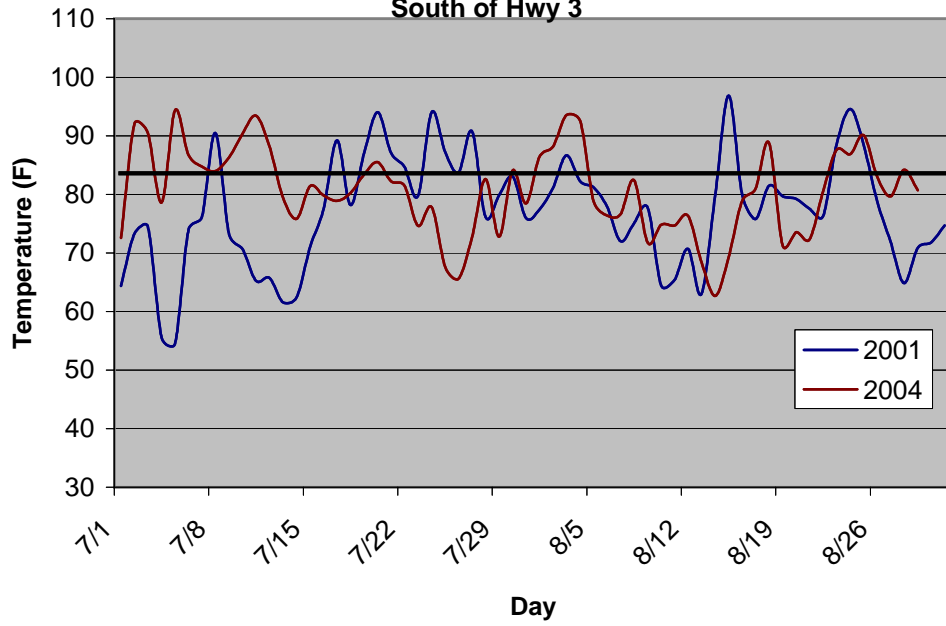

Average Relative Humidity, N.W. IA

Average Relative Humidity, N.W. IA South of Hwy 3

Average Relative Humidity, N.W. IA

North of Hwy 3

Average Relative Humidity, N.W. IA

Average Relative Humidity, N.W. IA
South of Hwy 3