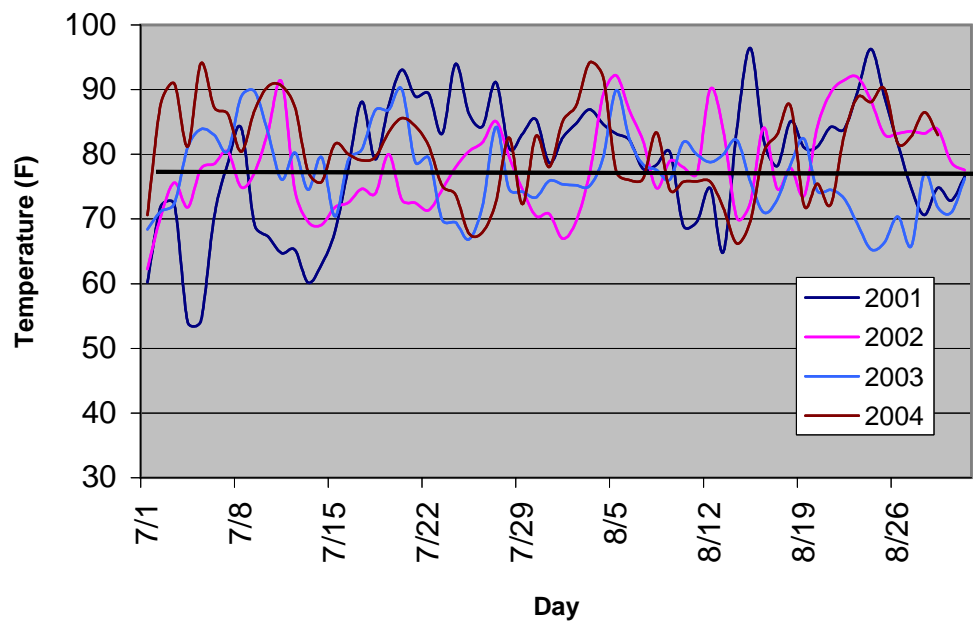

Average Relative Humidity, N.W. IA

Average Relative Humidity, N.W. IA South of Hwy 3

Average Relative Humidity, N.W. IA

North of Hwy 3

Average Relative Humidity, N.W. IA

Average Relative Humidity, N.W. IA
South of Hwy 3