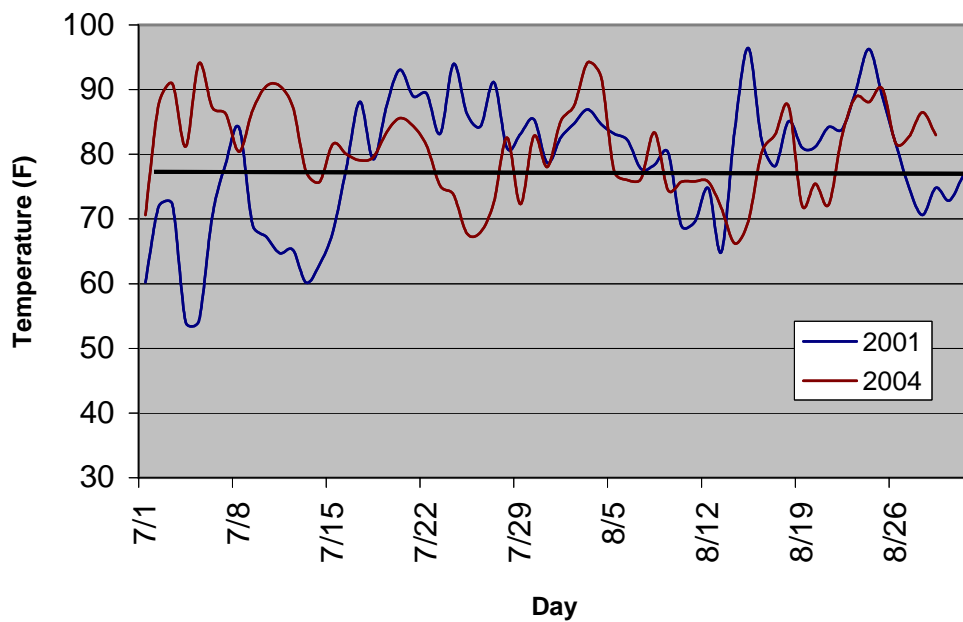

Average Relative Humidity, N.W. IA

Average Relative Humidity, N.W. IA South of Hwy 3

Average Relative Humidity, N.W. IA

North of Hwy 3

Average Relative Humidity, N.W. IA

Average Relative Humidity, N.W. IA
South of Hwy 3