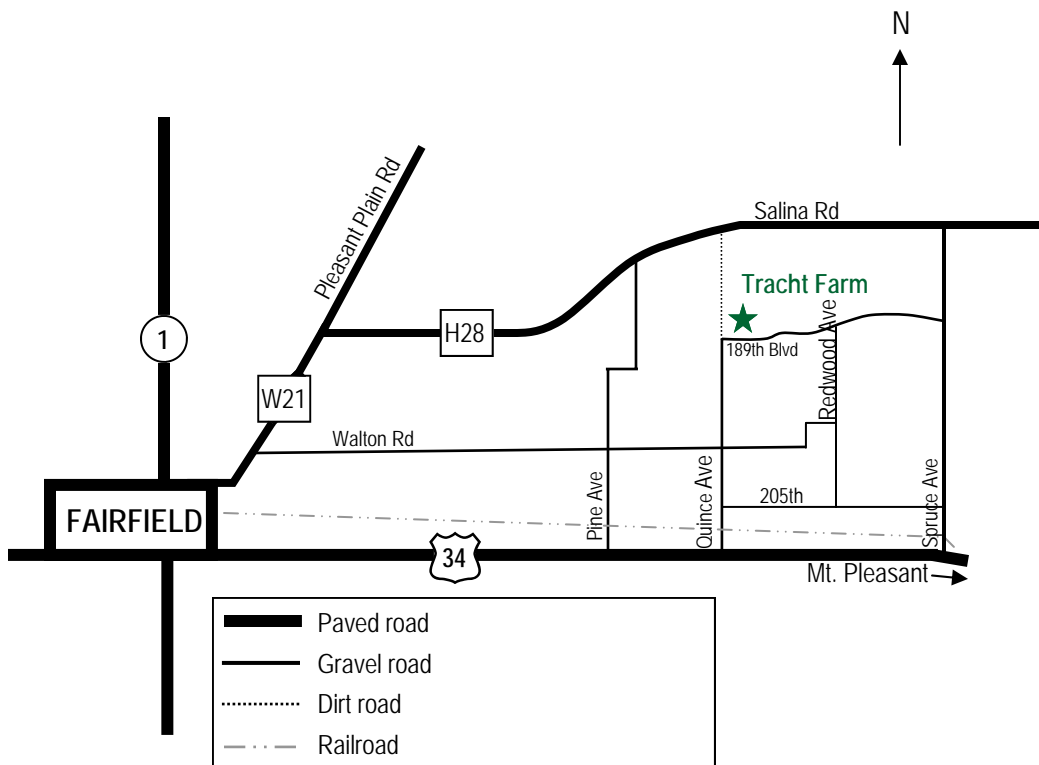

1805 West Jefferson • Fairfield, Iowa 52556 • Phone: 641-472-6177 • www.PathfindersRCD.org

Directions to Tracht Conservation Farm

From Fairfield:

- From the intersection of Hwy 1 and US 34, travel east on US 34 to Quince Ave.
- Turn north and travel 2 miles to where the gravel road turns east (a dirt road will continue to the north). Turn east onto 189th Blvd.
- The Tracht Farm cabin and machine shed are approximately 1/4 mile east on 189th Blvd.
- The address is 2603 189th Blvd.