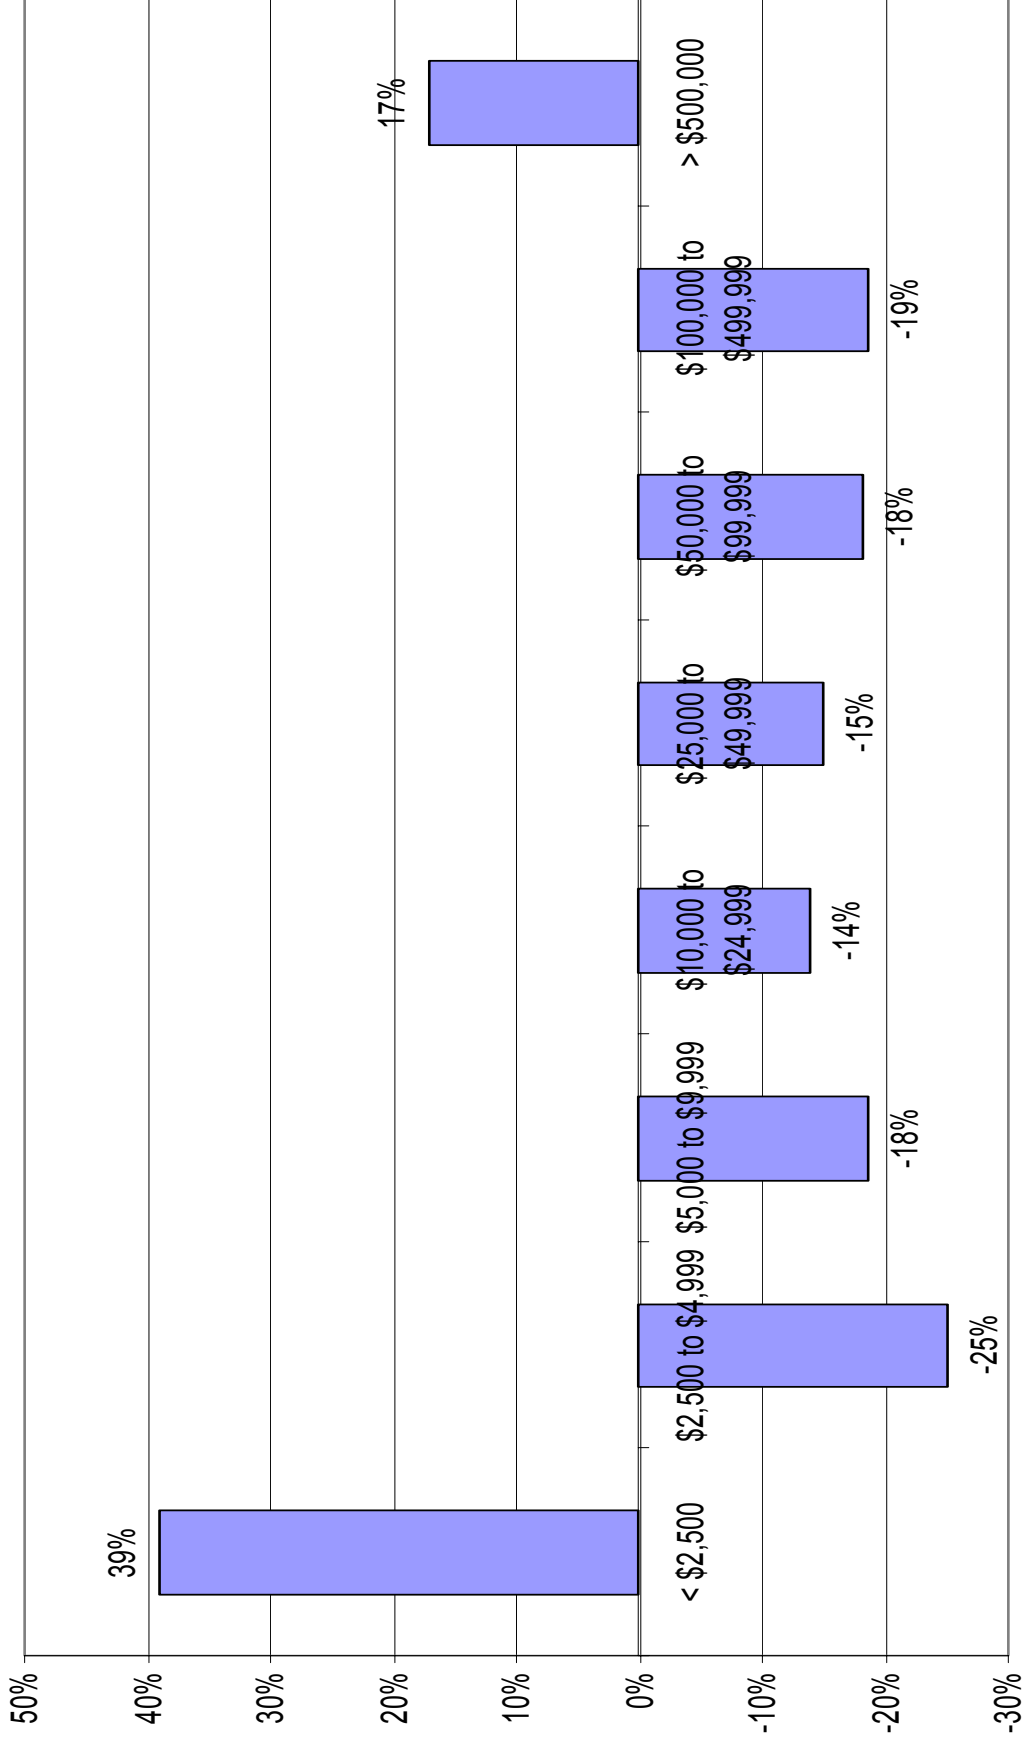

Percent Change in Number of Farms and Land in Farms in Iowa, 1997 to 2002

Percent of Iowa Farms by Acre Category, 2002

Percent Change in Iowa Farms by Acres, 1997 to 2002

Percent of Iowa Farms by Sales Class, 2002

Percent Change in Iowa Farms by Sales Category, 1997 to 2002

Percent of Iowa Farms by Days Worked Off the Farm, 2002

Percent of Iowa Farms by Principal Occupation, 2002

Percent of Iowa Farms by Number of Households Sharing in Net Farm Income, 2000