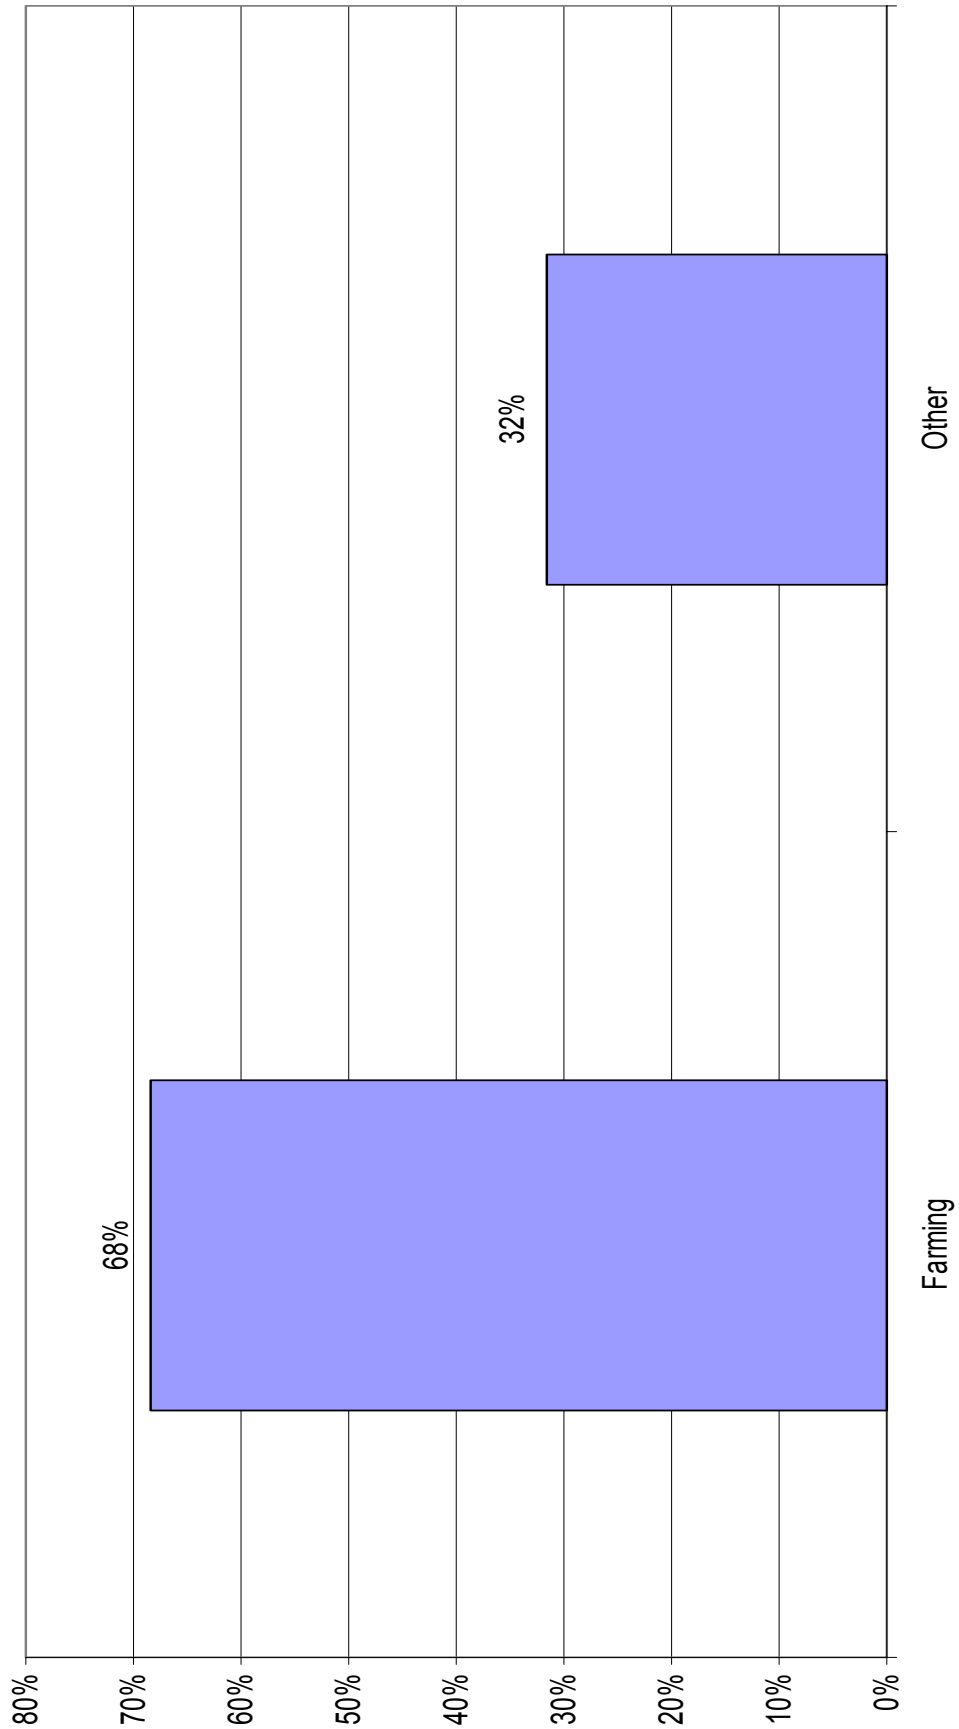

Percent Change in Number of Farms and Land in Farms in Iowa, 1997 to 2002

Percent of Iowa Farms by Acre Category, 2002

Percent Change in Iowa Farms by Acres, 1997 to 2002

Percent of Iowa Farms by Sales Class, 2002

Percent Change in Iowa Farms by Sales Category, 1997 to 2002

Percent of Iowa Farms by Days Worked Off the Farm, 2002

Percent of Iowa Farms by Principal Occupation, 2002

Percent of Iowa Farms by Number of Households Sharing in Net Farm Income, 2000