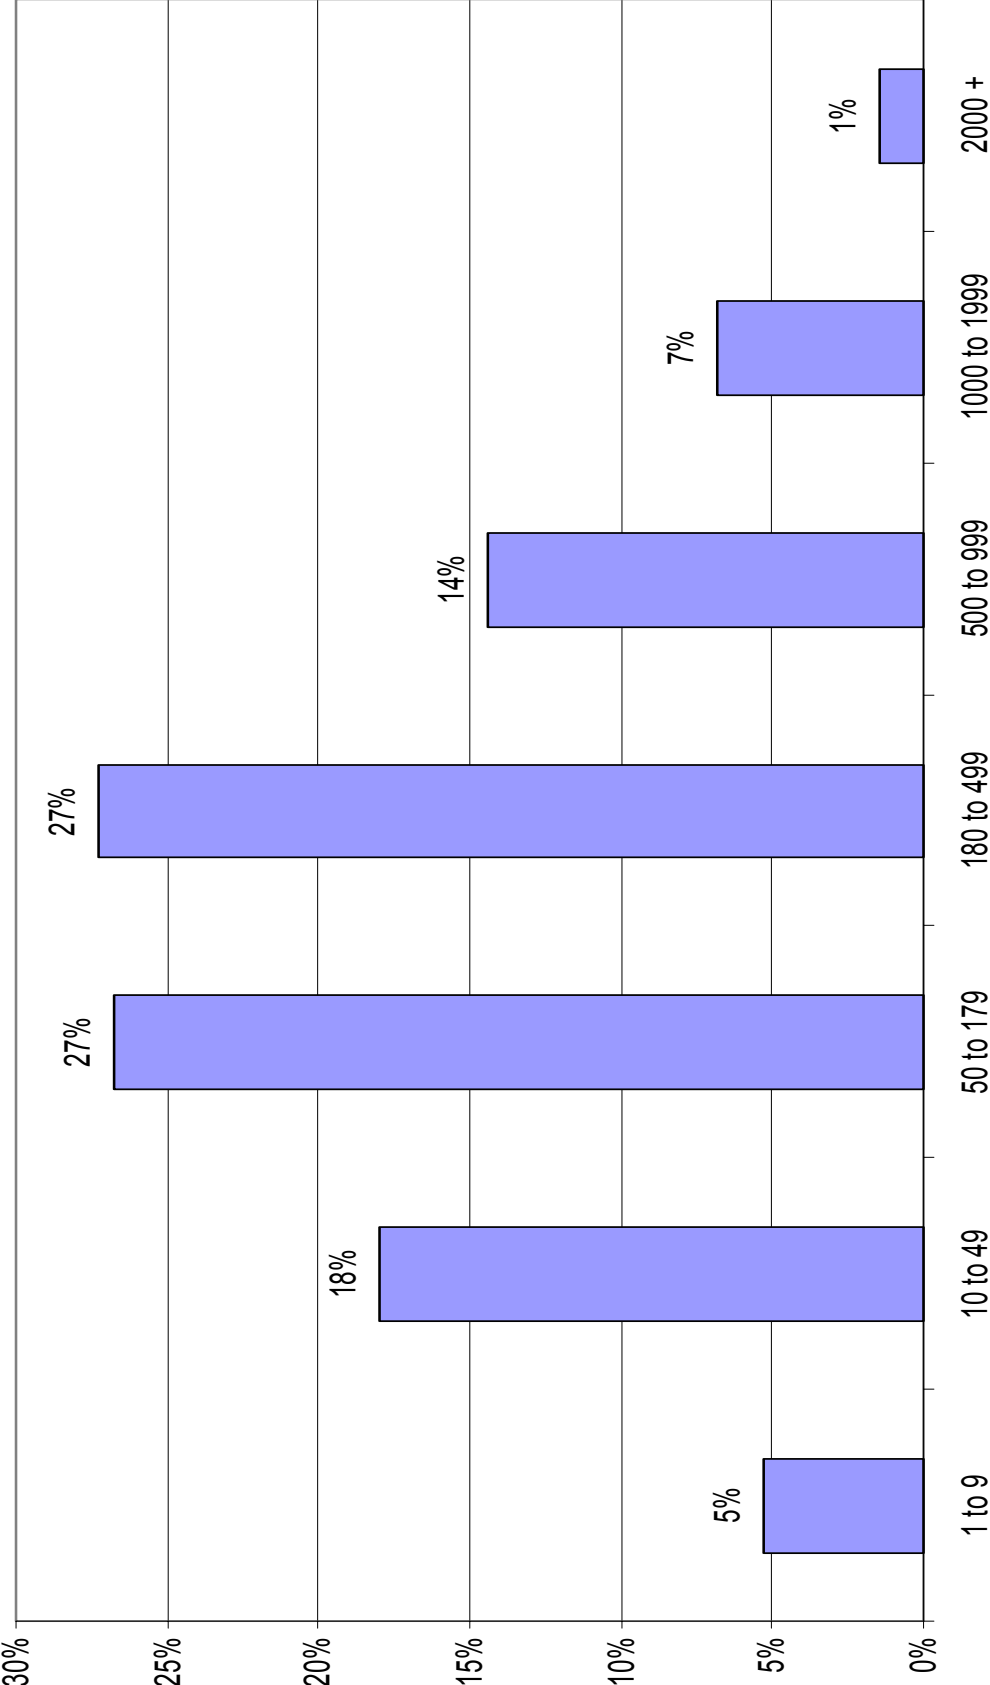

Percent Change in Number of Farms and Land in Farms in Iowa, 1997 to 2002

Percent of Iowa Farms by Acre Category, 2002

Percent Change in Iowa Farms by Acres, 1997 to 2002

Percent of Iowa Farms by Sales Class, 2002

Percent Change in Iowa Farms by Sales Category, 1997 to 2002

Percent of Iowa Farms by Days Worked Off the Farm, 2002

Percent of Iowa Farms by Principal Occupation, 2002

Percent of Iowa Farms by Number of Households Sharing in Net Farm Income, 2000