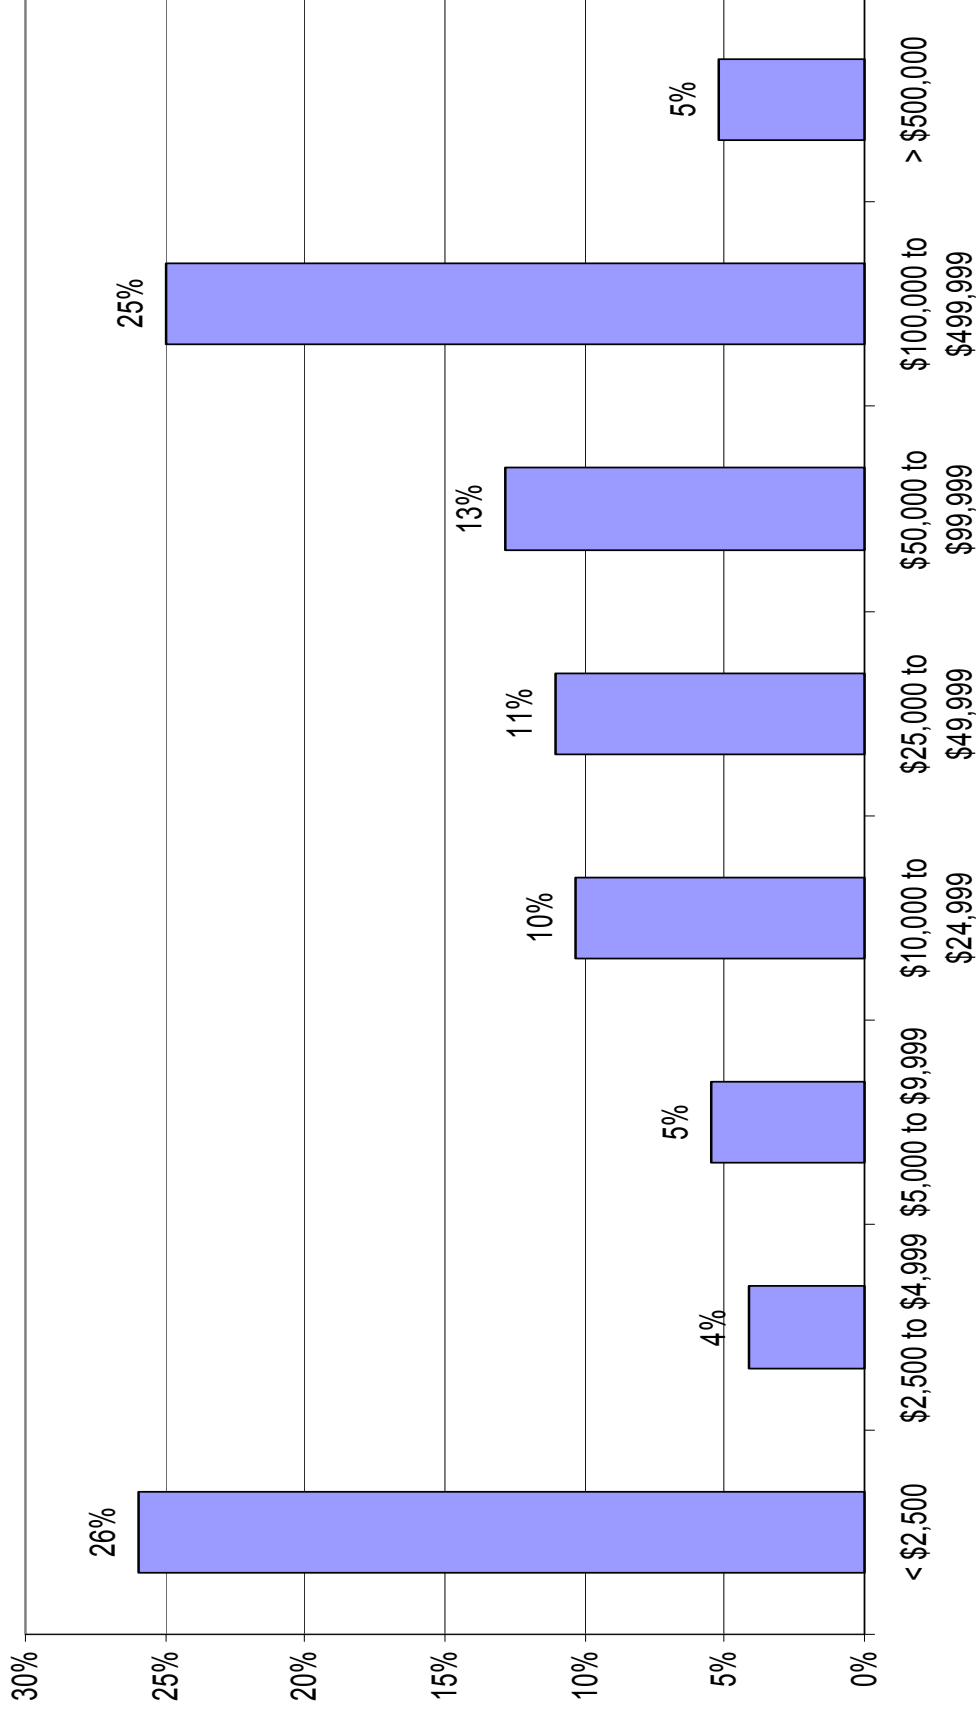

Percent Change in Number of Farms and Land in Farms in Iowa, 1997 to 2002

Percent of Iowa Farms by Acre Category, 2002

Percent Change in Iowa Farms by Acres, 1997 to 2002

Percent of Iowa Farms by Sales Class, 2002

Percent Change in Iowa Farms by Sales Category, 1997 to 2002

Percent of Iowa Farms by Days Worked Off the Farm, 2002

Percent of Iowa Farms by Principal Occupation, 2002

Percent of Iowa Farms by Number of Households Sharing in Net Farm Income, 2000