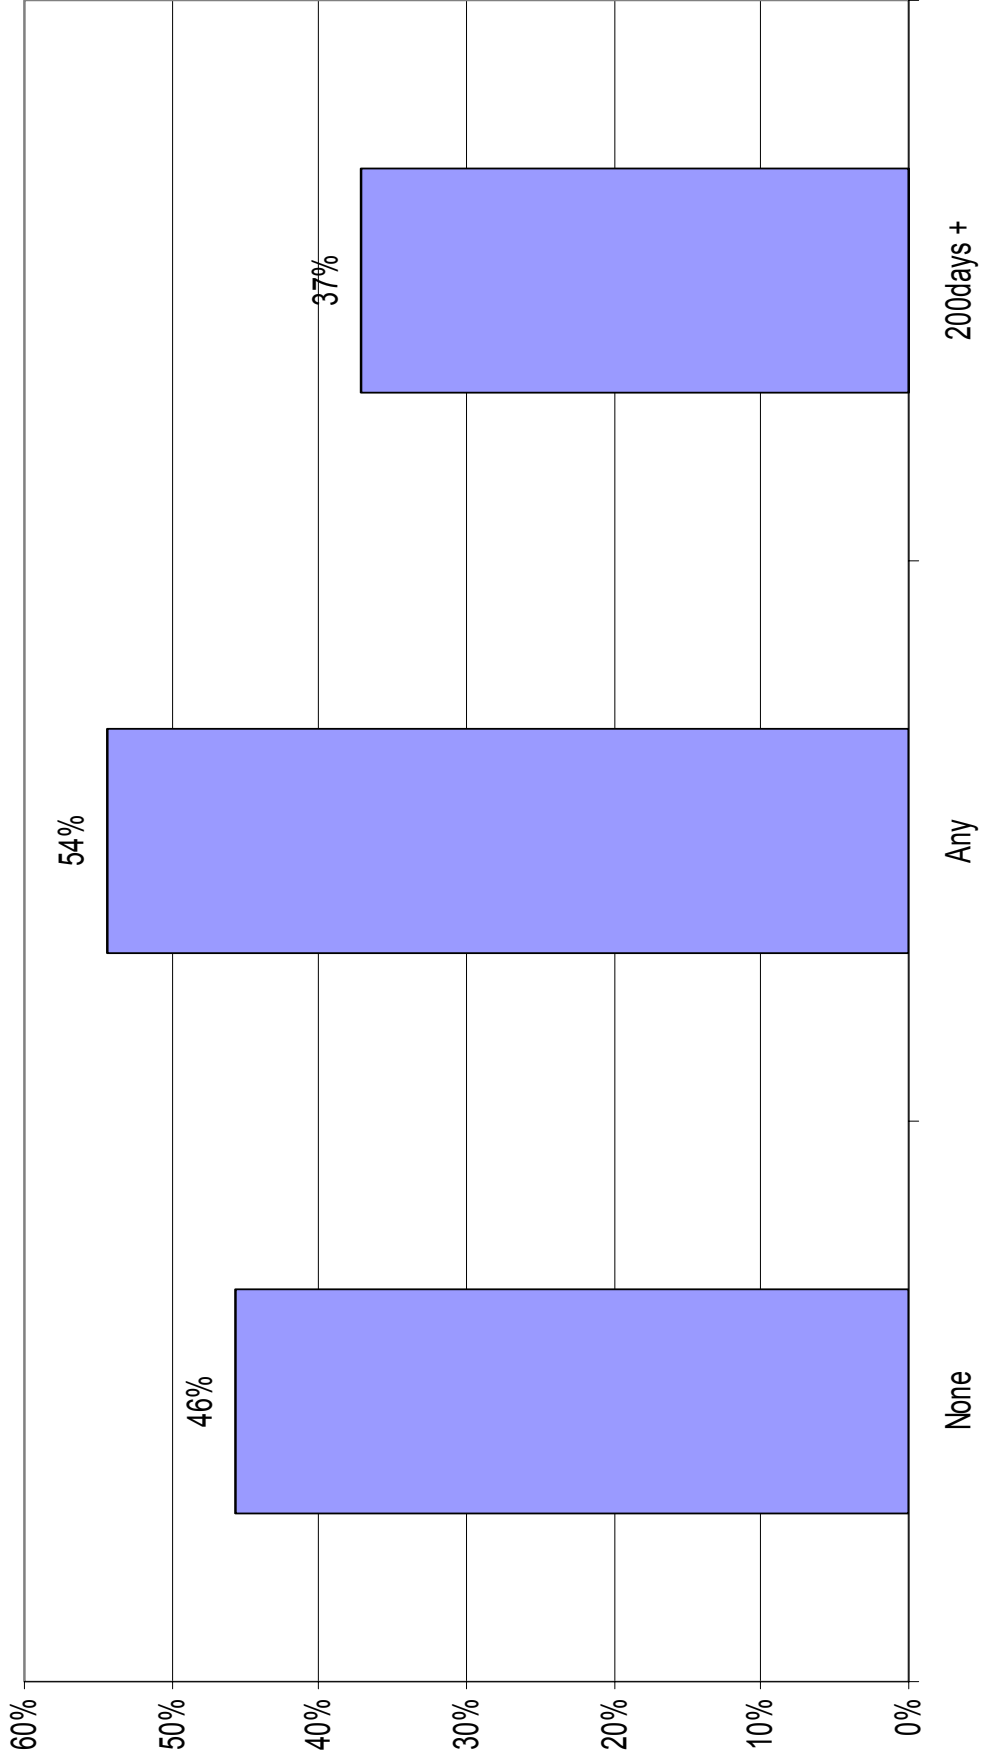

Percent Change in Number of Farms and Land in Farms in Iowa, 1997 to 2002

Percent of Iowa Farms by Acre Category, 2002

Percent Change in Iowa Farms by Acres, 1997 to 2002

Percent of Iowa Farms by Sales Class, 2002

Percent Change in Iowa Farms by Sales Category, 1997 to 2002

Percent of Iowa Farms by Days Worked Off the Farm, 2002

Percent of Iowa Farms by Principal Occupation, 2002

Percent of Iowa Farms by Number of Households Sharing in Net Farm Income, 2000