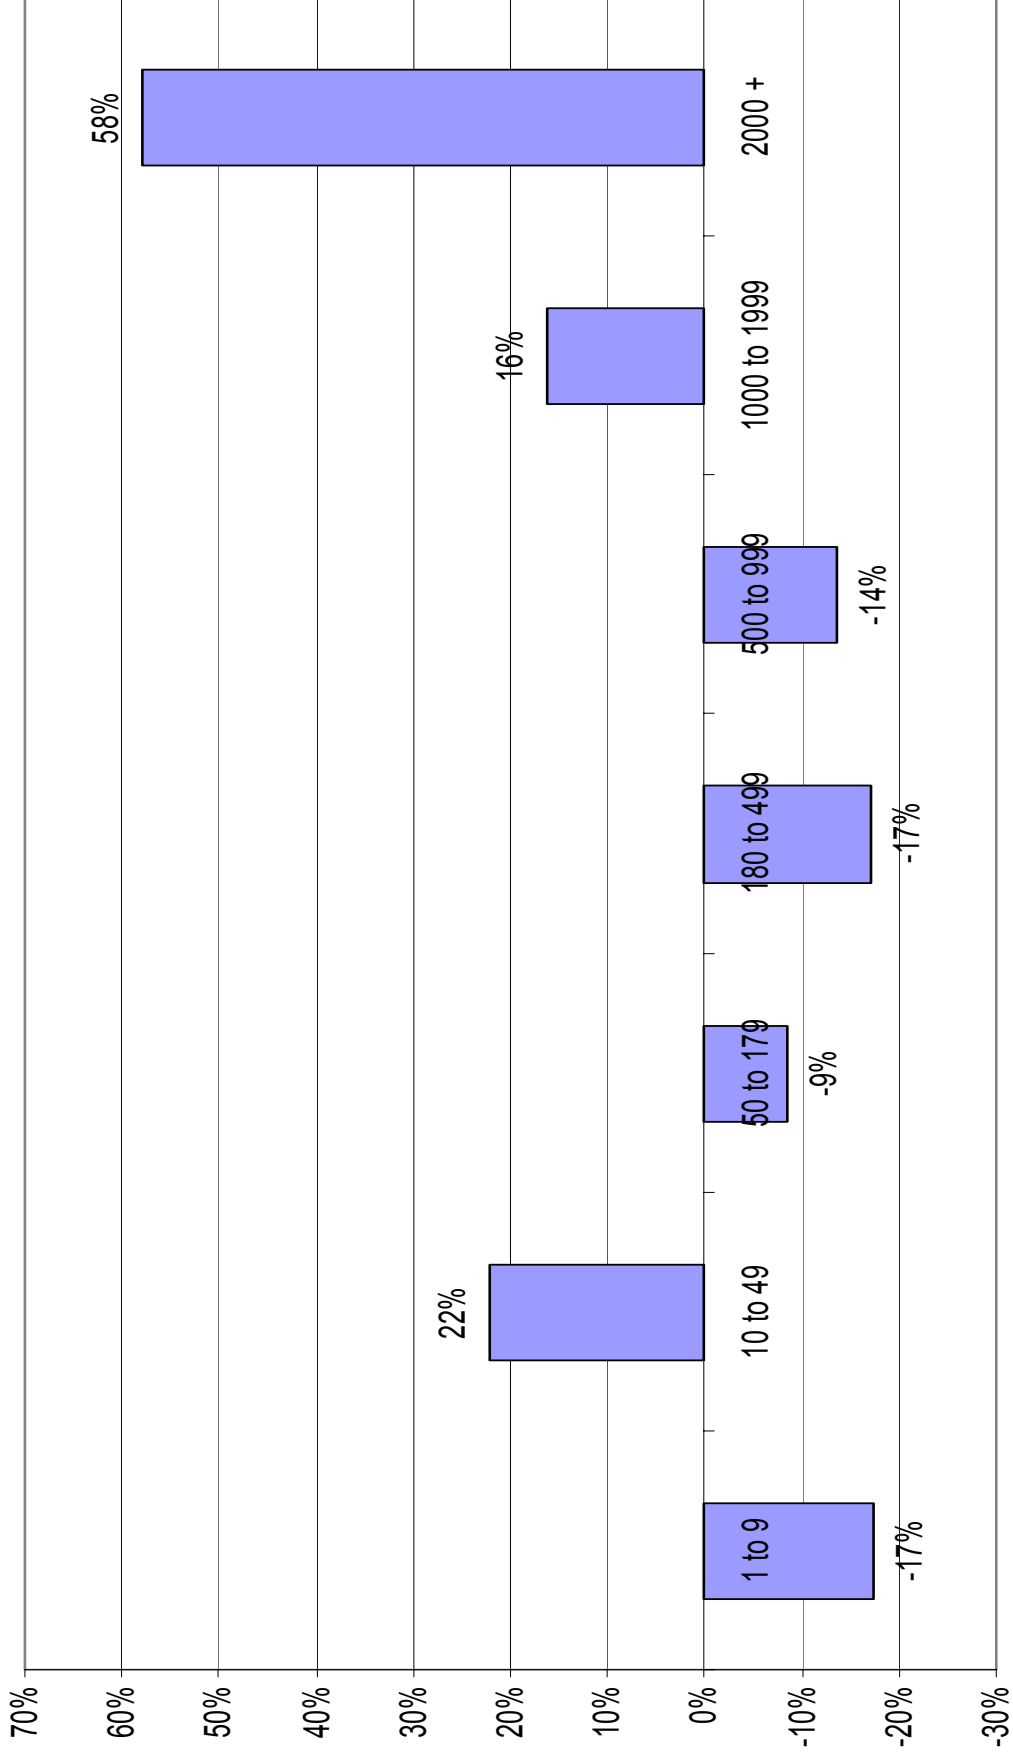

Percent Change in Number of Farms and Land in Farms in Iowa, 1997 to 2002

Percent of Iowa Farms by Acre Category, 2002

Percent Change in Iowa Farms by Acres, 1997 to 2002

Percent of Iowa Farms by Sales Class, 2002

Percent Change in Iowa Farms by Sales Category, 1997 to 2002

Percent of Iowa Farms by Days Worked Off the Farm, 2002

Percent of Iowa Farms by Principal Occupation, 2002

Percent of Iowa Farms by Number of Households Sharing in Net Farm Income, 2000