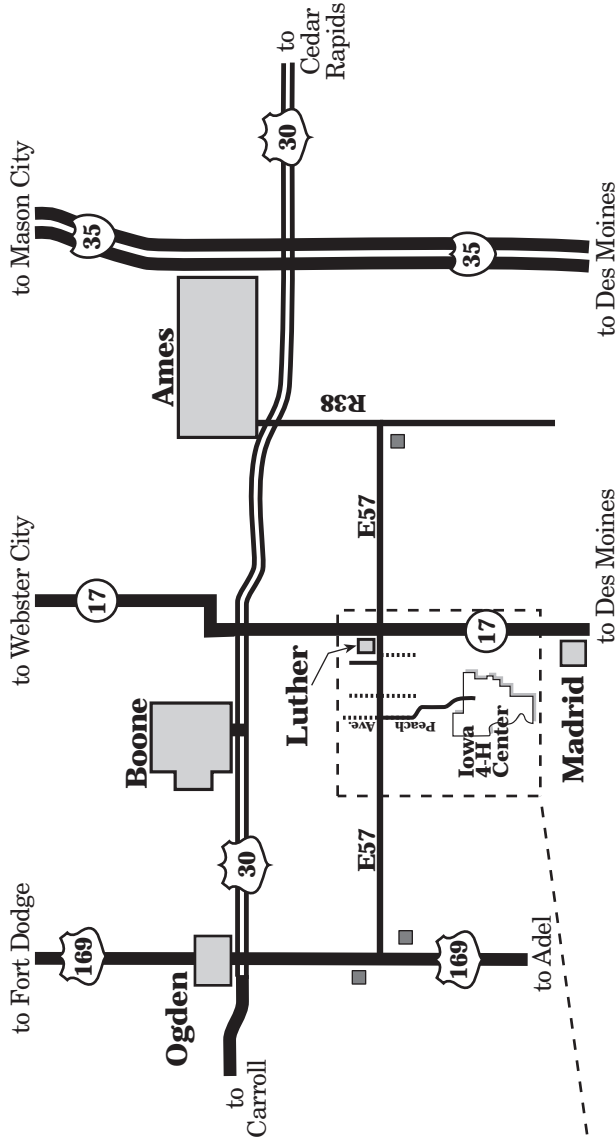

Directions to the Iowa 4-H Center—Madrid, Iowa

1991 Peach Avenue, Madrid, IA 50156 ■ 515-795-3338
www.extension.iastate.edu/4hcenter

Directions from Ames to Iowa 4-H Center

1. Proceed west of Ames on Highway 30 to Highway 17. Go south to Luther.
2. Turn west on E57 for 2.6 miles to Peach Avenue. Go south two miles following the road to the 4-H Center.

Directions from Ogden to Iowa 4-H Center

1. Proceed south of Ogden 5 miles on Highway 169 to County Road E57.
2. Turn east on E57. Turn south at Peach Avenue (the first intersection east of the Des Moines River). Follow the road to the 4-H Center.

Directions from Des Moines to Iowa 4-H Center

1. Proceed north and west from Des Moines about 30 miles on Highway 141 and Highway 17 to Luther.
2. Turn west on E57 for 2.6 miles to Peach Avenue. Go south two miles following the road to the 4-H Center.

Directions from Adel to Iowa 4-H Center

1. Proceed north on Highway 169 to County Road E57.
2. Turn east on E57. Turn south at Peach Avenue (the first intersection east of the Des Moines River). Follow the road to the 4-H Center.

18 U.S.C. 707