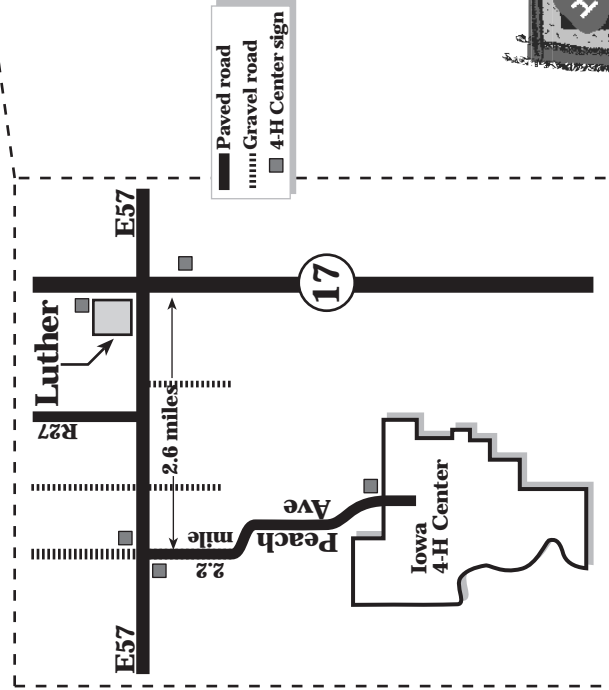

Directions to the Iowa 4-H Center—Madrid, Iowa

1991 Peach Avenue, Madrid, IA 50156 ■ 515-795-3338
www.extension.iastate.edu/4hcenter

Directions from Ames to Iowa 4-H Center

1. Proceed west of Ames on Highway 30 to Highway 17. Go south to Luther.
2. Turn west on E57 for 2.6 miles to Peach Avenue. Go south two miles following the road to the 4-H Center.

Directions from Ogden to Iowa 4-H Center

1. Proceed south of Ogden 5 miles on Highway 169 to County Road E57.
2. Turn east on E57. Turn south at Peach Avenue (the first intersection east of the Des Moines River). Follow the road to the 4-H Center.

Directions from Des Moines to Iowa 4-H Center

1. Proceed north and west from Des Moines about 30 miles on Highway 141 and Highway 17 to Luther.
2. Turn west on E57 for 2.6 miles to Peach Avenue. Go south two miles following the road to the 4-H Center.

Directions from Adel to Iowa 4-H Center

1. Proceed north on Highway 169 to County Road E57.
2. Turn east on E57. Turn south at Peach Avenue (the first intersection east of the Des Moines River). Follow the road to the 4-H Center.

18 U.S.C. 707