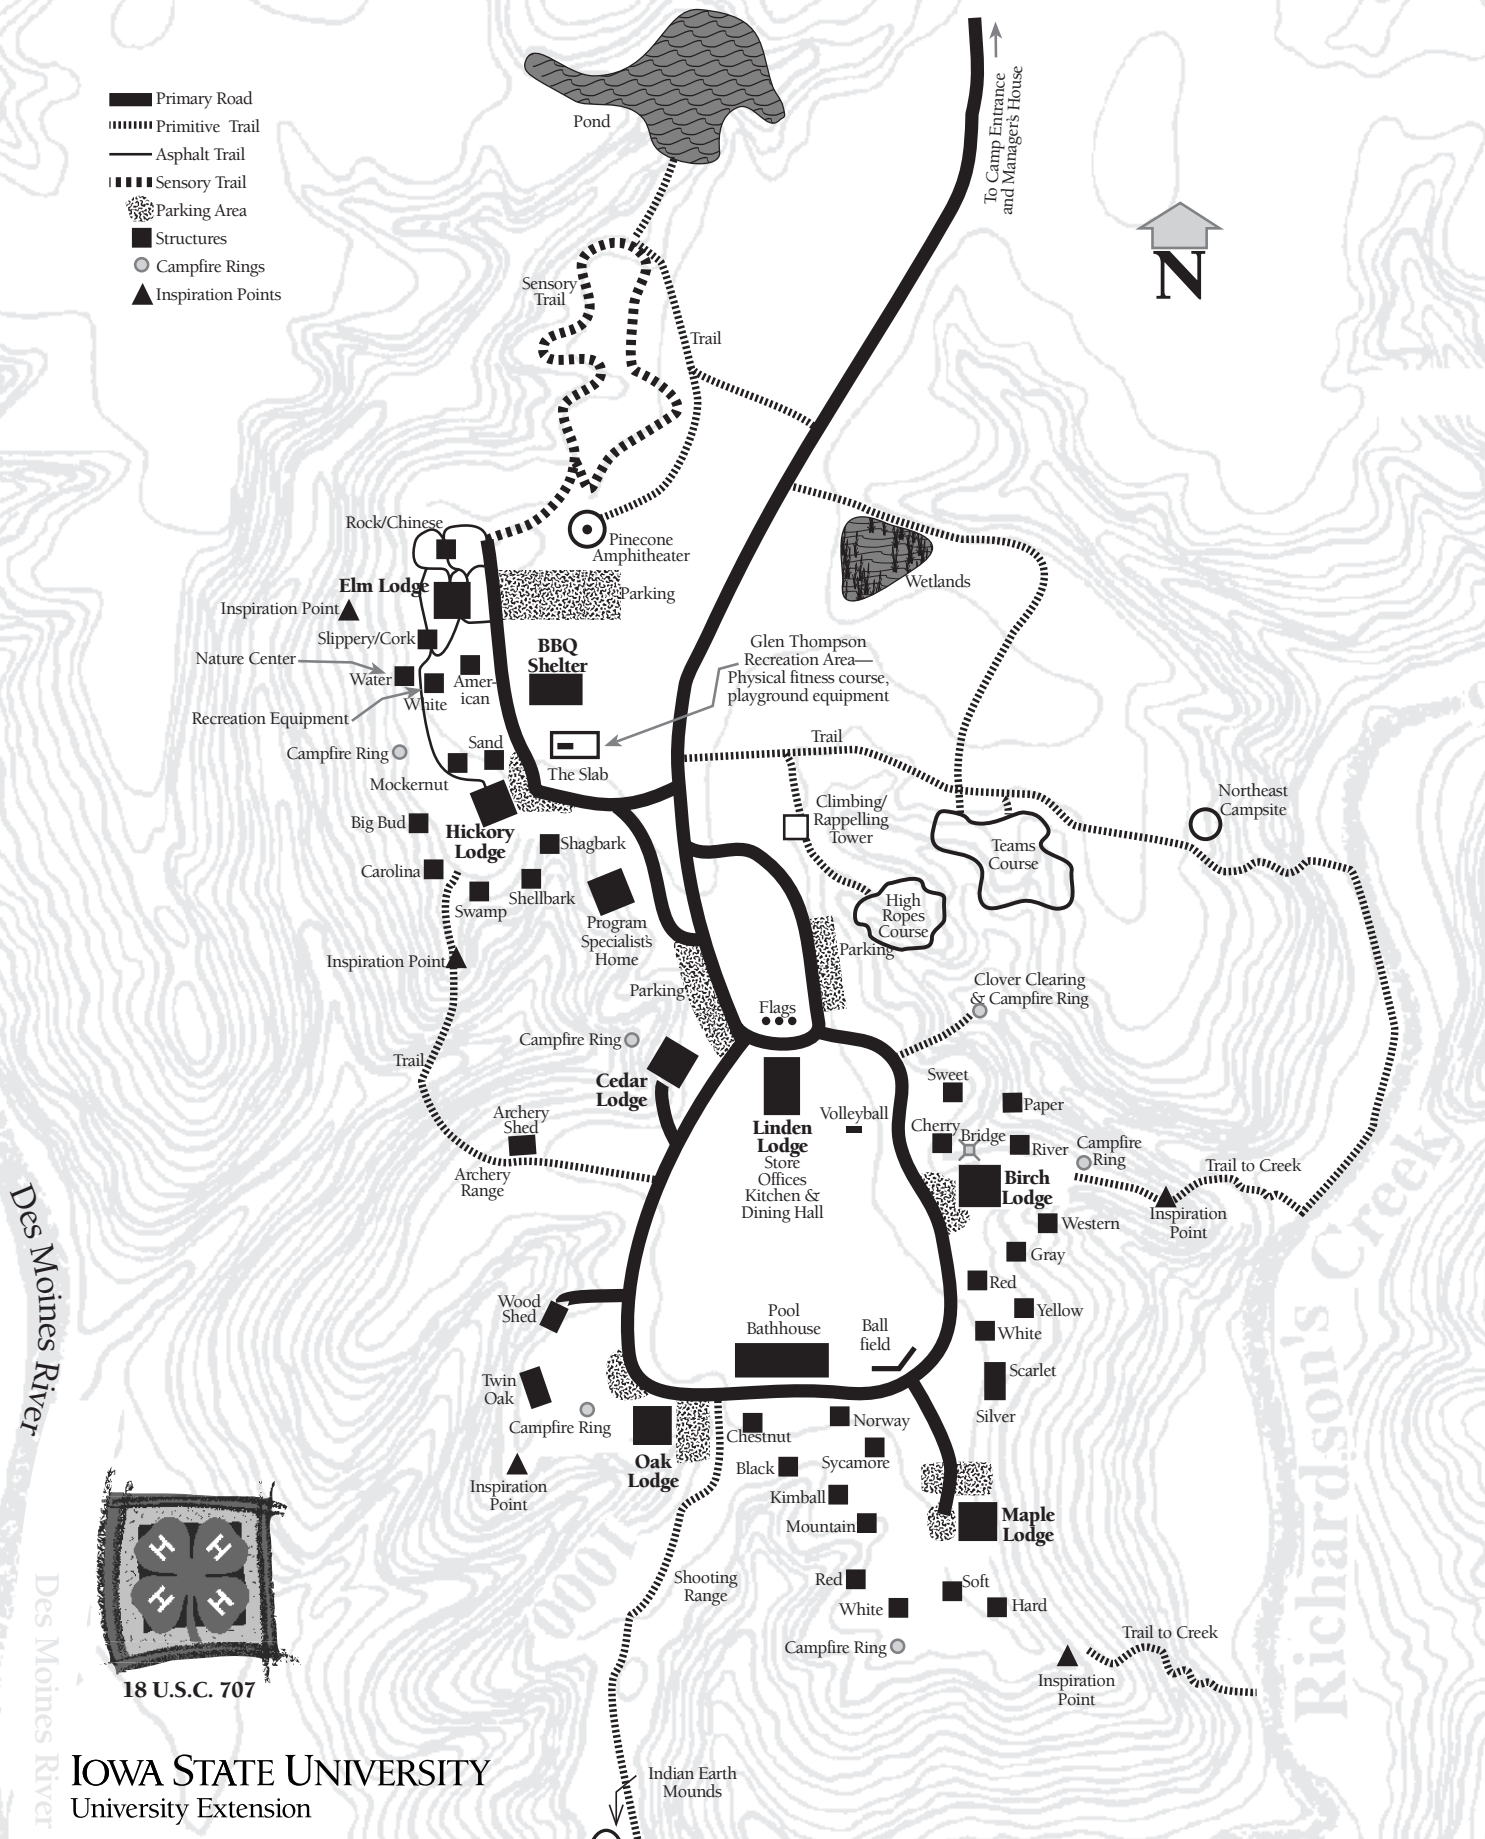

Iowa 4-H Center

- Primary Road
- Primitive Trail
- Asphalt Trail
- Sensory Trail
- Parking Area
- Structures
- Campfire Rings
- Inspiration Points

18 U.S.C. 707

IOWA STATE UNIVERSITY
University Extension