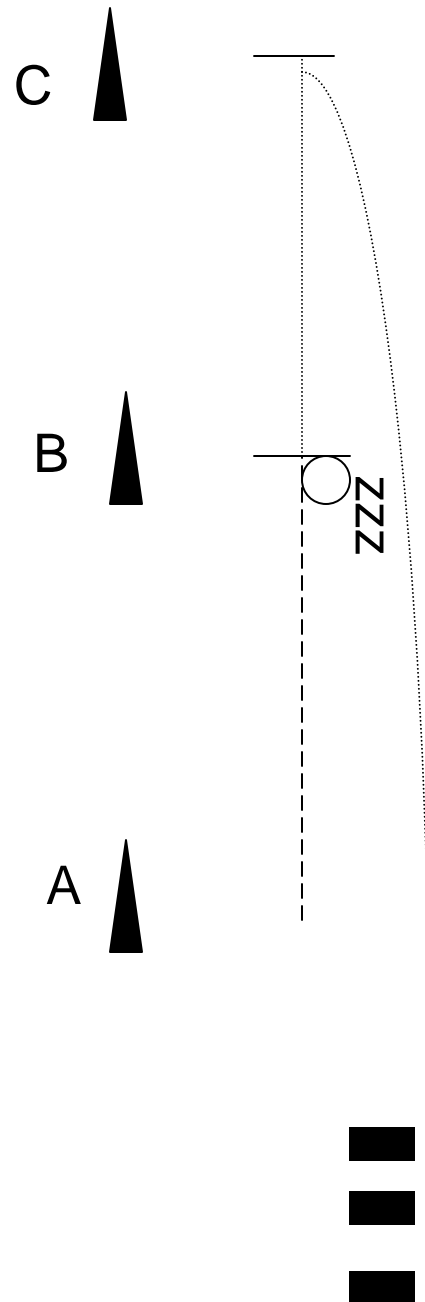

Senior Showmanship

1. Be at cone A set up & ready
2. At the judge's signal, trot to cone B
3. Stop and set up for inspection
4. Following inspection and upon judge's signal, do a 360 degree turn to the right
5. Then back 3 steps
6. Walk to cone C and stop
7. Upon judge's signal, retire to the south arena fence at a walk and line up side by side

Walk
.....

Trot

zzzzz Back