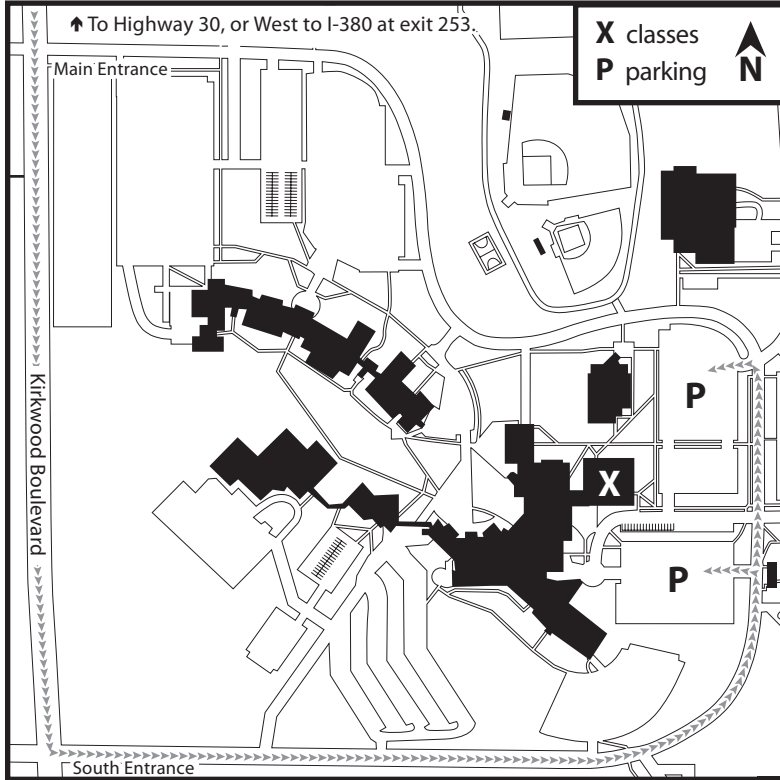

North Entrance

Advising Center	108 Iowa Hall
EagleCard office	104 Iowa Hall
Financial Aid	2nd floor Kirkwood Hall
One Stop	2nd floor Kirkwood Hall
Test Center	2055 Cedar Hall

KIRKWOOD MAIN CAMPUS LOCATOR MAP

Admissions, Iowa Hall	18
AEGON USA	12
Animal Health Technology	31
Arts & Theatre Annex	23
Automotive Collision Repair	5
Automotive Technology	4
Ballantyne Auditorium, Iowa Hall	20
Baseball/Softball Fields	7
Benton Hall	13
Bookstore, Benton Hall	14
Building 32 ICN 32A & 32B	25
C-Store	13
Campus Health	19
Campus Security	11
Cedar Hall	16
Central Receiving	30
Community Training and Response Center	6
Continuing Education	34
Diamond V Mills	31
Facilities and Security	11
Healthcare Simulation Center	9A
Heritage Agency on Aging East	26
Heritage Agency on Aging West	24
Horticulture/Floral Careers	28
Iowa Equestrian Center	36
Iowa Hall	18
Johnson Hall	10
Jones Hall	8
Kirkwood Hall	17
Kirkwood Kids (Waypoint)	3
Library	15
Linn Hall	9
Mansfield Center	21
Mansfield Swine Education Center	33
Michael J Gould Recreation Center	1
Nielsen Hall	22
Raptor Center	32
RuffaloCODY	2
The Hotel at Kirkwood Center	34
The Kirkwood Center	34
Tippie Beef Education Center	35
Transportation and Safety Training	27
Washington Hall	29