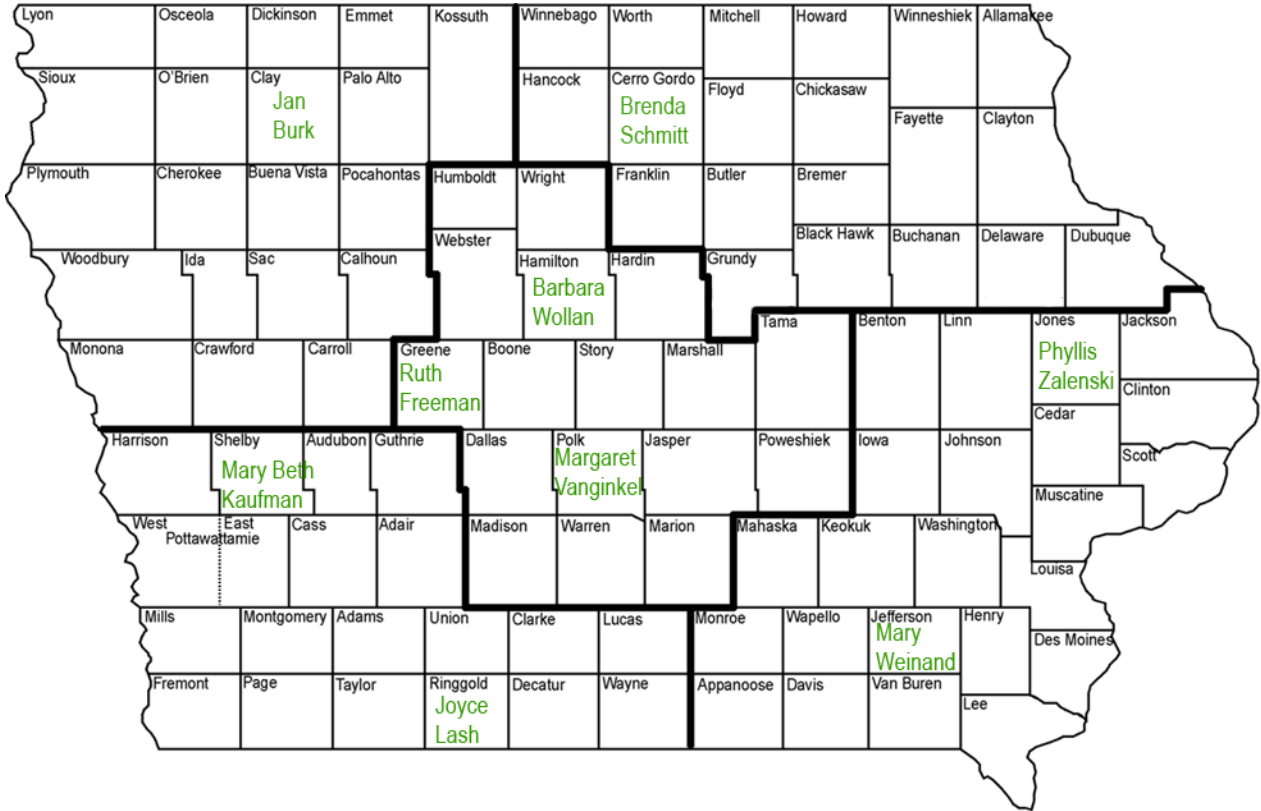

ISU Extension to Families Directory

IOWA STATE UNIVERSITY
University Extension

Extension Field Specialists - Family Resource Management

Contact:

Counties Served:

Jan Burk
CLAY COUNTY
STE 100, 110 W 4TH ST
SPENCER, IA 51301-3858

janburk@iastate.edu

P: (712) 262-2264
F: (712) 262-8481

Clay

Ruth Freeman
GREENE COUNTY
104 W WASHINGTON ST
JEFFERSON, IA 50129-1920

rfreema@iastate.edu

P: (515) 386-2138
F: (515) 386-3884

Dallas, Greene, Jasper, Madison,
Marion, Polk, Poweshiek, Warren

Benton, Cedar, Clinton, Iowa, Jackson,
Johnson, Jones, Linn, Muscatine, Scott