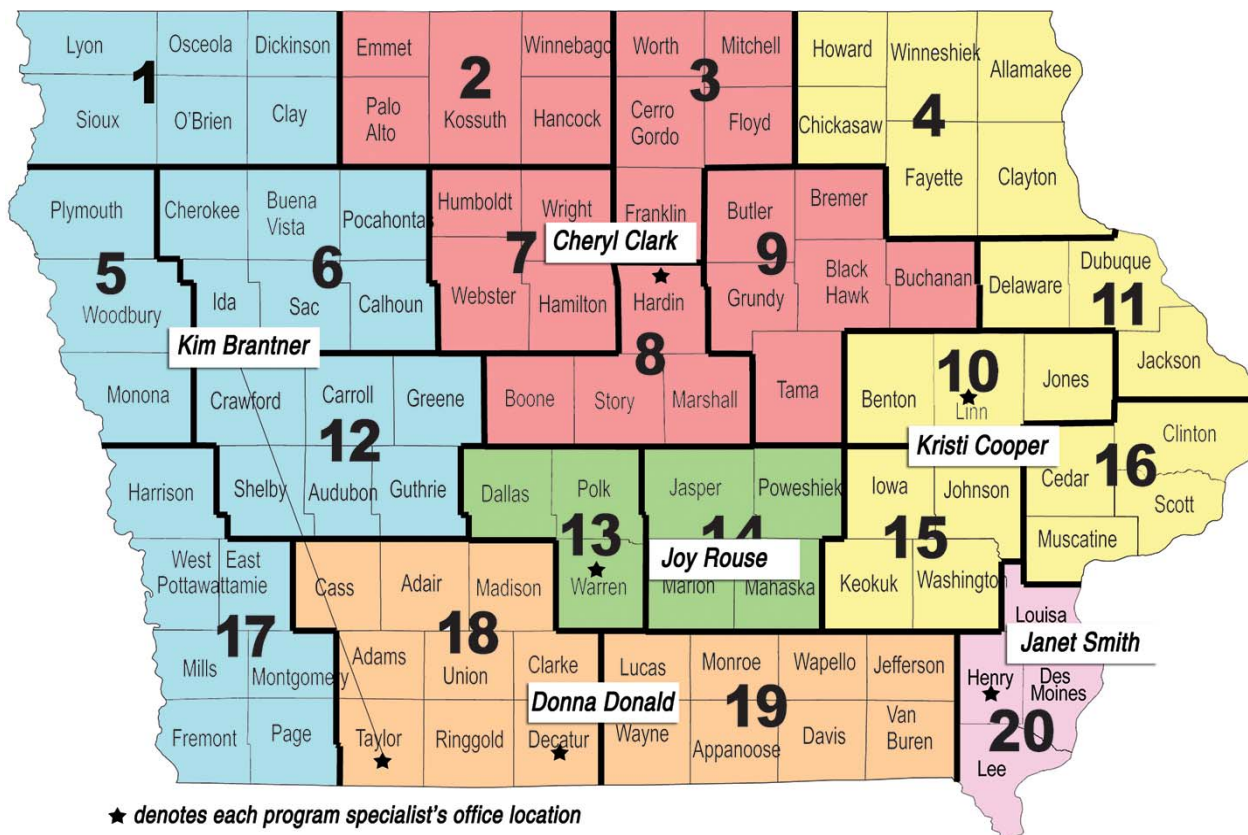

# ISU Extension to Families Directory

## Extension Program Specialists - Family Life

**Contact:**

**Kim Brantner**  
TAYLOR COUNTY  
609 POLLOCK BLVD  
BEDFORD, IA 50833-9702

brantner@iastate.edu

P: (712) 542-7076  
F: (712) 523-2139

**Contact for these counties:**

Audubon, Buena Vista, Calhoun, Carroll, Cherokee, Clay, Crawford, Dickinson, Fremont, Greene, Guthrie, Harrison, Ida, Lyon, Mills, Monona, Montgomery, O'Brien, Osceola, Page, Plymouth, Pocahontas, East Pottawattam, West Pottawattam, Sac, Shelby, Sioux, Taylor, Woodbury

**Contact:**

**Donna Donald**  
DECATUR COUNTY  
309 N MAIN ST  
LEON, IA 50144-1451

ddonald@iastate.edu

P: (641) 446-4723  
F: (641) 446-6142

**Contact for these counties:**

Adair, Adams, Appanoose, Cass, Clarke,  
Davis, Decatur, Jefferson, Lucas, Madison,  
Monroe, Ringgold, Taylor, Union, Van  
Buren, Wapello, Wayne