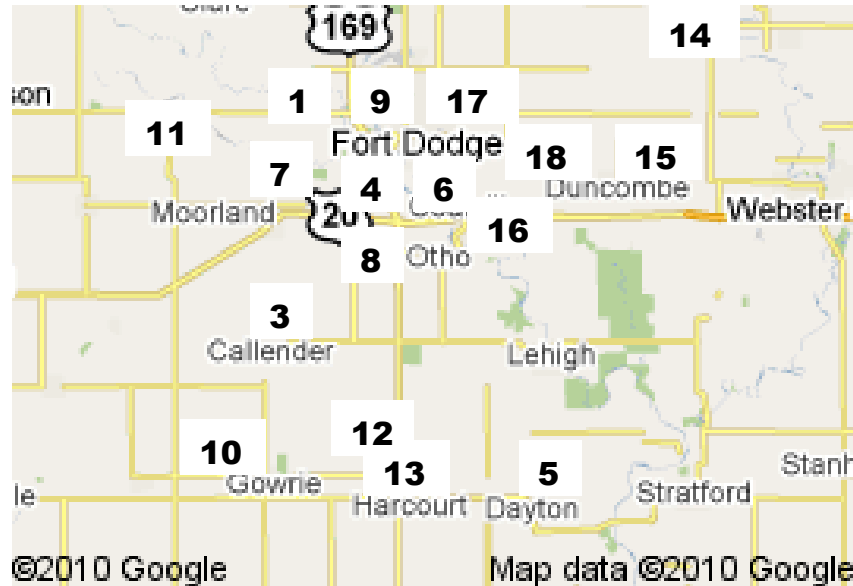

4-H Clubs in Webster County

- | | |
|--|---|
| 1) Badger Builders
Leader: Thera Shey McMahon | 4) C/C Sidekicks
Leader: Sara Ladlie |
| 3) Country Charmers
Leader: Rachel Peterson | 6) Douglas Dreamers
Leader: Linda Cline |
| 5) Dayton Tigers
Leader: Katie Dodson | 8) Elkhorn Earlybirds
Leader: Tina Kastendieck |
| 7) Elkhorn Eagles
Leader: Lynette Heatherington | 10) Gowrie Groundbreakers
Leader: Lauri Kalahar |
| 9) Fort Dodge Falcons
Leader: Dan Garst | 12) Lost grove Go-Getters
Leader: Jim Engstrom |
| 11) Johnson Jaguars
Leader: Kim Stuhrenberg | 14) Nifty Newark
Leader: Jenice Hammitt |
| 13) Lost Grove Leaders
Leader: Angie Kiefer | 16) Webster Shooting Sports
Leader: Gary Hammitt |
| 15) Washington Winners
Leader: Sharon Mitchell | 18) Photography Club
Leader: Howard Haase |
| 17) Webster IT Club
Leader: Nicholas Schelle | |

Webster County 4-H on the web: <http://www.extension.iastate.edu/webster/kidsteens.htm>

Iowa 4-H Program website: <http://www.extension.iastate.edu/4H/>

Contact: Linda Cline, Webster County Youth Coordinator
lcline@iastate.edu
515-576-2119