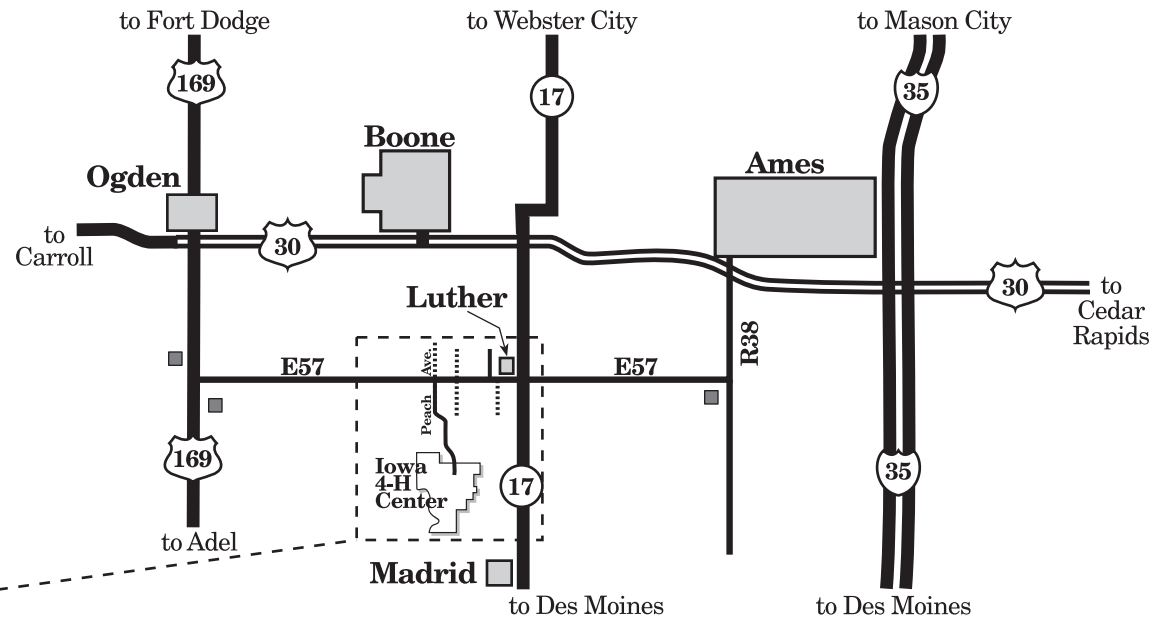

Directions to the Iowa 4-H Center—Madrid, Iowa

1991 Peach Avenue, Madrid, IA 50156 515-795-3338
www.extension.iastate.edu/4hcenter

Directions from Ames to Iowa 4-H Center

1. Proceed west of Ames on Highway 30 to Highway 17. Go south to Luther.
2. Turn west on E57 for 2.6 miles to Peach Avenue. Go south two miles following the road to the 4-H Center.

Directions from Ogden to Iowa 4-H Center

1. Proceed south of Ogden 5 miles on Highway 169 to County Road E57.
2. Turn east on E57. Turn south at Peach Avenue (the first intersection east of the Des Moines River). Follow the road to the 4-H Center.

Directions from Des Moines to Iowa 4-H Center

1. Proceed north and west from Des Moines about 30 miles on Highway 141 and Highway 17 to Luther.
2. Turn west on E57 for 2.6 miles to Peach Avenue. Go south two miles following the road to the 4-H Center.

Directions from Adel to Iowa 4-H Center

1. Proceed north on Highway 169 to County Road E57.
2. Turn east on E57. Turn south at Peach Avenue (the first intersection east of the Des Moines River). Follow the road to the 4-H Center.

18 U.S.C. 707

And justice for all . . .