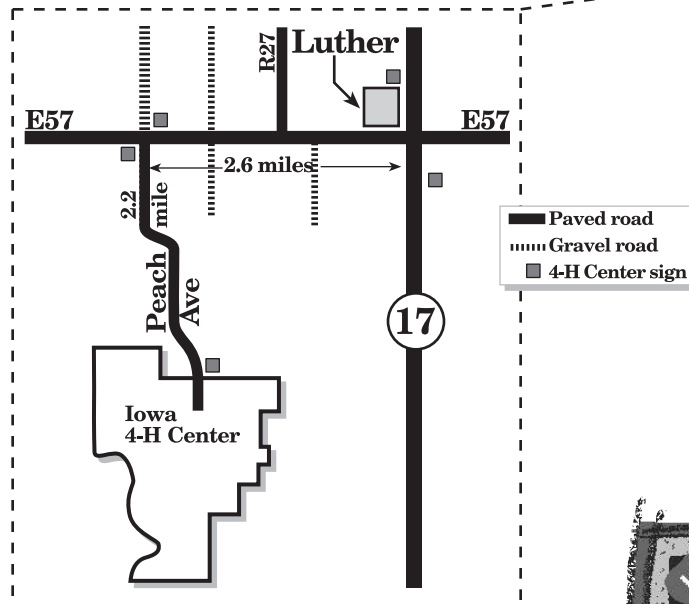

Directions to the Iowa 4-H Center—Madrid, Iowa

1991 Peach Avenue, Madrid, IA 50156 515-795-3338
www.extension.iastate.edu/4hcenter

Directions from Ames to Iowa 4-H Center

1. Proceed west of Ames on Highway 30 to Highway 17. Go south to Luther.
2. Turn west on E57 for 2.6 miles to Peach Avenue. Go south two miles following the road to the 4-H Center.

Directions from Ogden to Iowa 4-H Center

1. Proceed south of Ogden 5 miles on Highway 169 to County Road E57.
2. Turn east on E57. Turn south at Peach Avenue (the first intersection east of the Des Moines River). Follow the road to the 4-H Center.

Directions from Des Moines to Iowa 4-H Center

1. Proceed north and west from Des Moines about 30 miles on Highway 141 and Highway 17 to Luther.
2. Turn west on E57 for 2.6 miles to Peach Avenue. Go south two miles following the road to the 4-H Center.

Directions from Adel to Iowa 4-H Center

1. Proceed north on Highway 169 to County Road E57.
2. Turn east on E57. Turn south at Peach Avenue (the first intersection east of the Des Moines River). Follow the road to the 4-H Center.

18 U.S.C. 707

And justice for all . . .