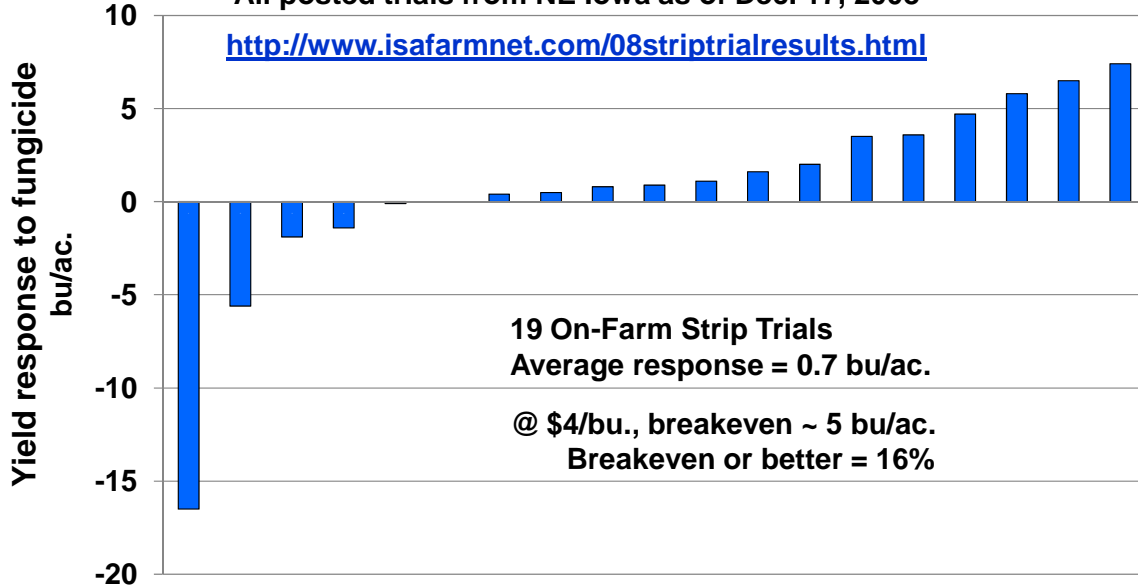

Headline x Hybrids x Planting Dates x Timing of Applications
43 hybrid combinations x 6 corn-following-corn trials
 Northeast ISU Research Farm, Nashua, 2008

IOWA STATE UNIVERSITY
 University Extension

Headline & Quadris x Variety x Plant Population x Tillage
50 variety combinations x 5 soybean-following-corn trials
 Northeast ISU Research Farm, Nashua, 2008

IOWA STATE UNIVERSITY
 University Extension

Headline & Stratego Fungicide Strip Trials on Corn

Iowa Soybean Association On-Farm Network

All posted trials from NE Iowa as of Dec. 17, 2008

Headline & Stratego Fungicide Strip Trials on Soybeans

Iowa Soybean Association On-Farm Network