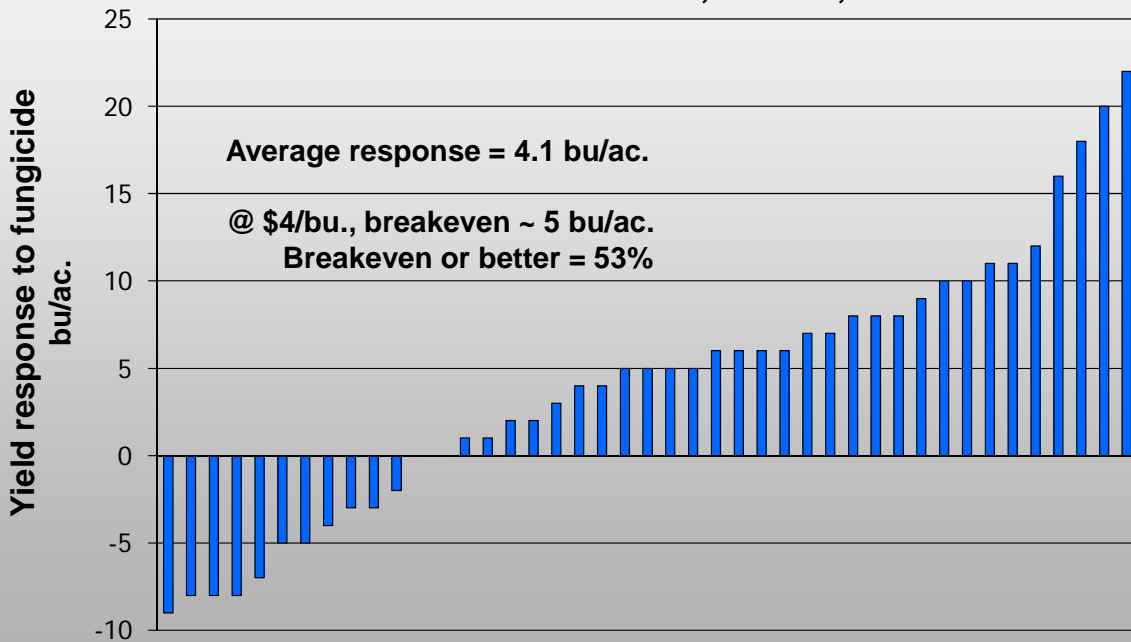

Headline x Hybrids x Planting Dates x Timing of Applications
43 hybrid combinations x 6 corn-following-corn trials
 Northeast ISU Research Farm, Nashua, 2008

IOWA STATE UNIVERSITY
 University Extension

Headline & Quadris x Variety x Plant Population x Tillage
50 variety combinations x 5 soybean-following-corn trials
 Northeast ISU Research Farm, Nashua, 2008

IOWA STATE UNIVERSITY
 University Extension

All posted trials from NE Iowa as of Dec. 17, 2008