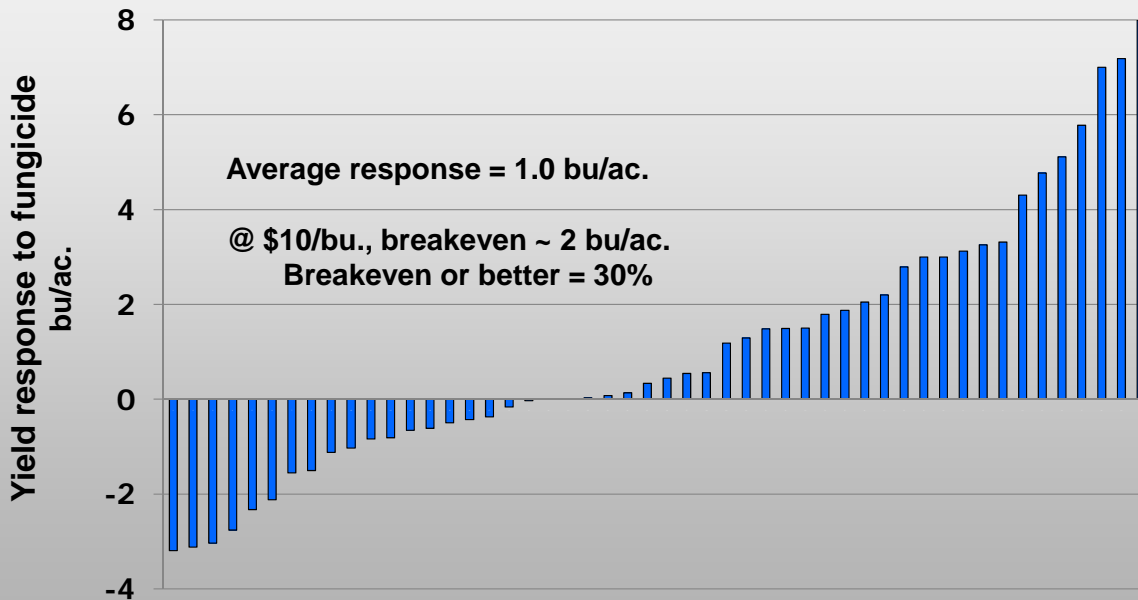

Headline x Hybrids x Planting Dates x Timing of Applications
43 hybrid combinations x 6 corn-following-corn trials
 Northeast ISU Research Farm, Nashua, 2008

IOWA STATE UNIVERSITY
 University Extension

Headline & Quadris x Variety x Plant Population x Tillage
50 variety combinations x 5 soybean-following-corn trials
 Northeast ISU Research Farm, Nashua, 2008

IOWA STATE UNIVERSITY
 University Extension