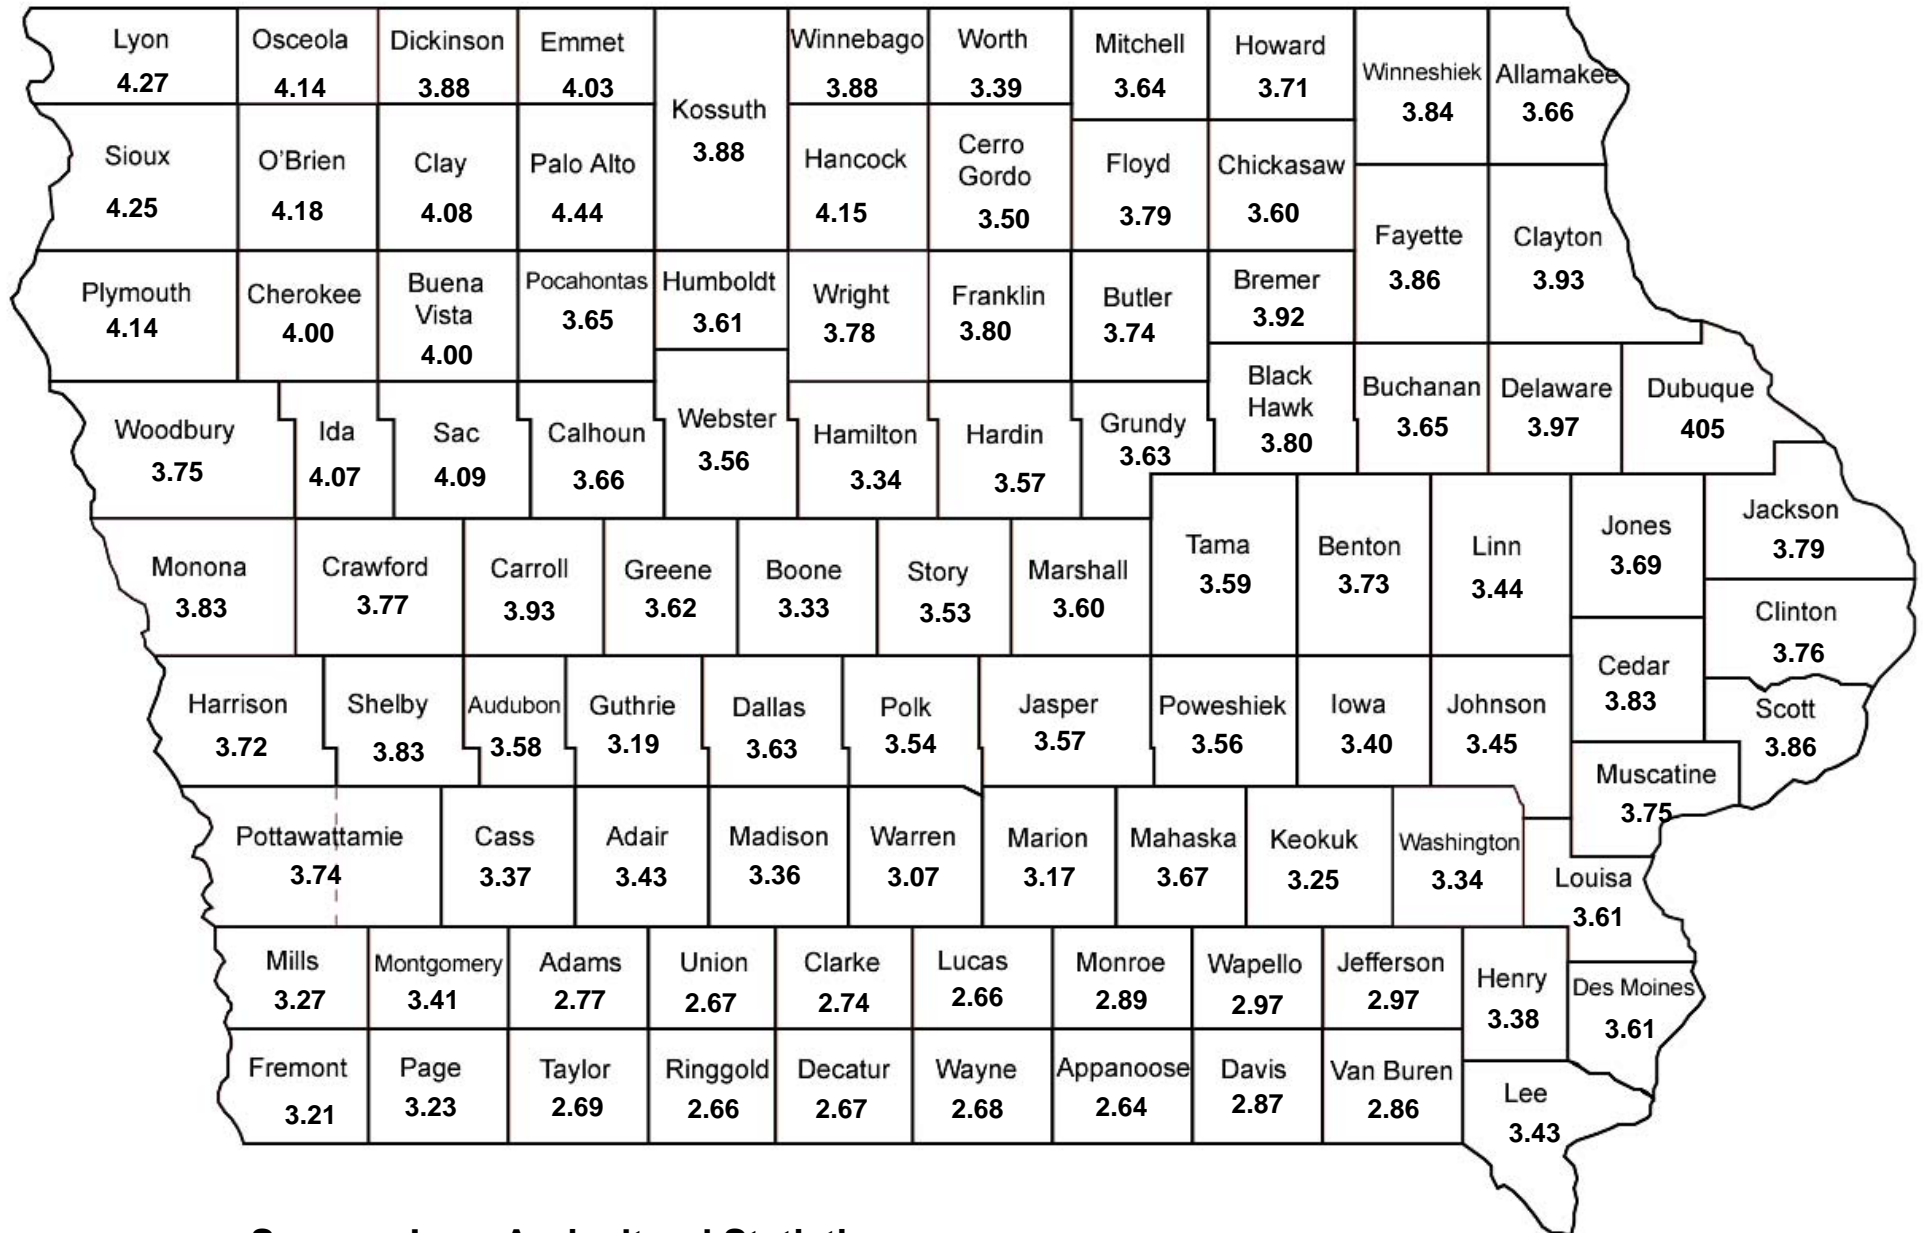

5 Year Average Alfalfa Yields (tons) 1984-1988

Source: Iowa Agricultural Statistics
Iowa State University Department of Agronomy

Prepared April 2008