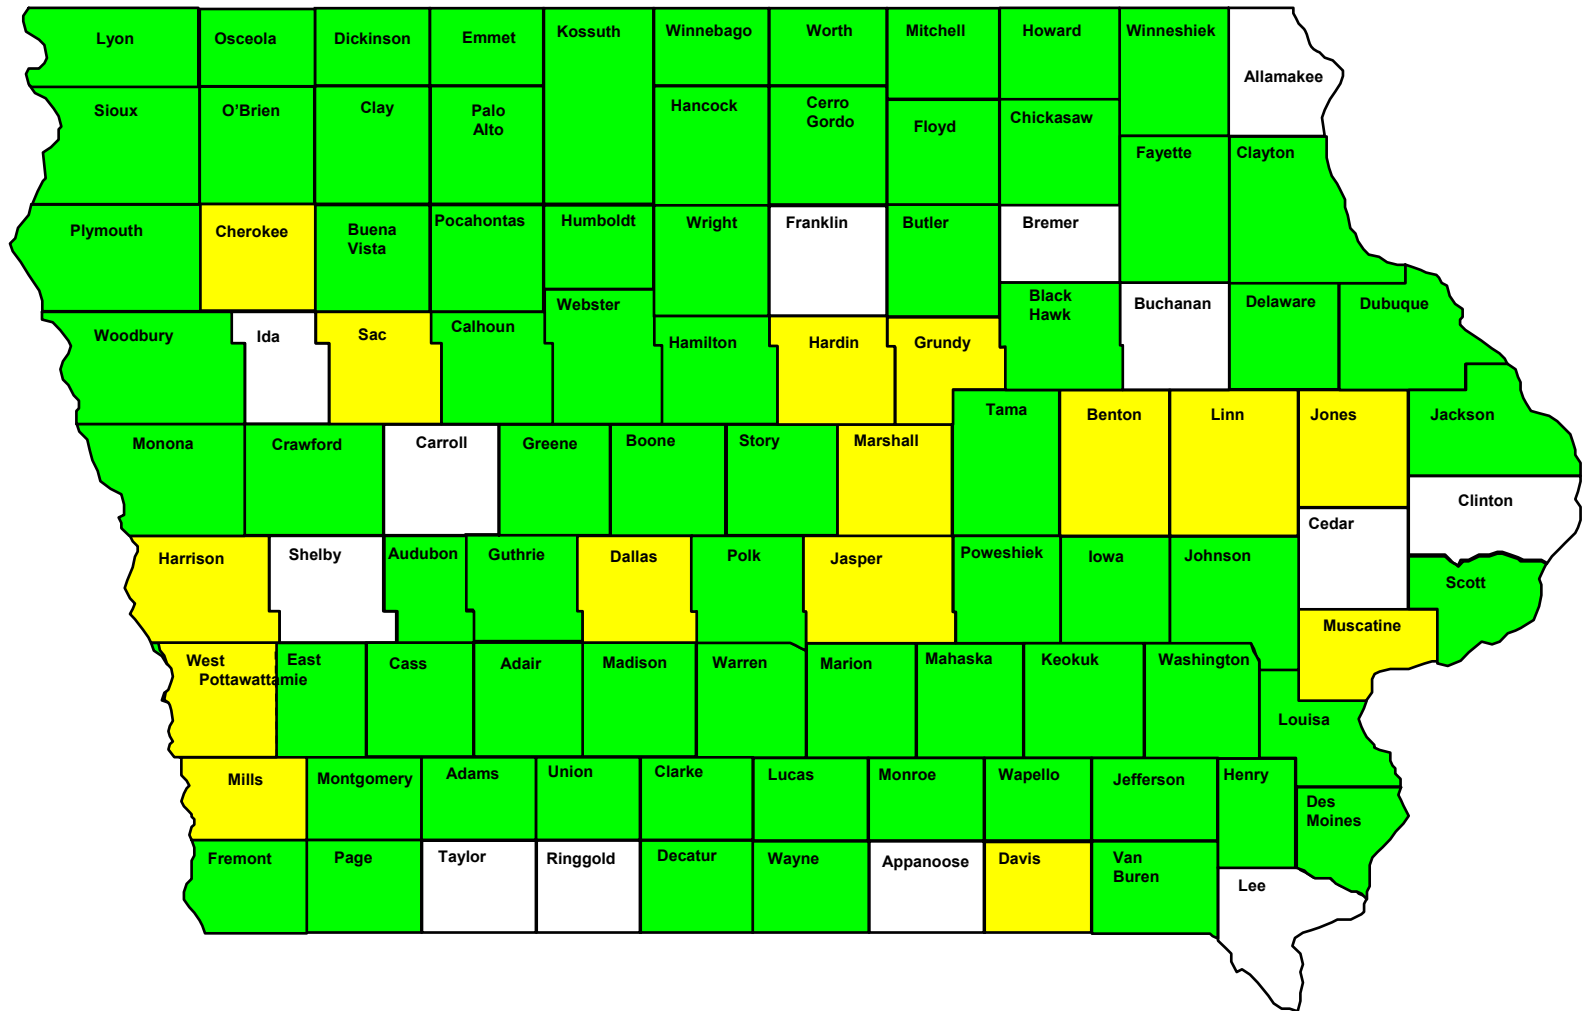

Safety and Education in Shooting Sports (SESS)

Key

Counties with active leaders

Counties with active clubs

Data based on 2016 SESS Leadership Workshop Certifications and county summary reports

December 15, 2016