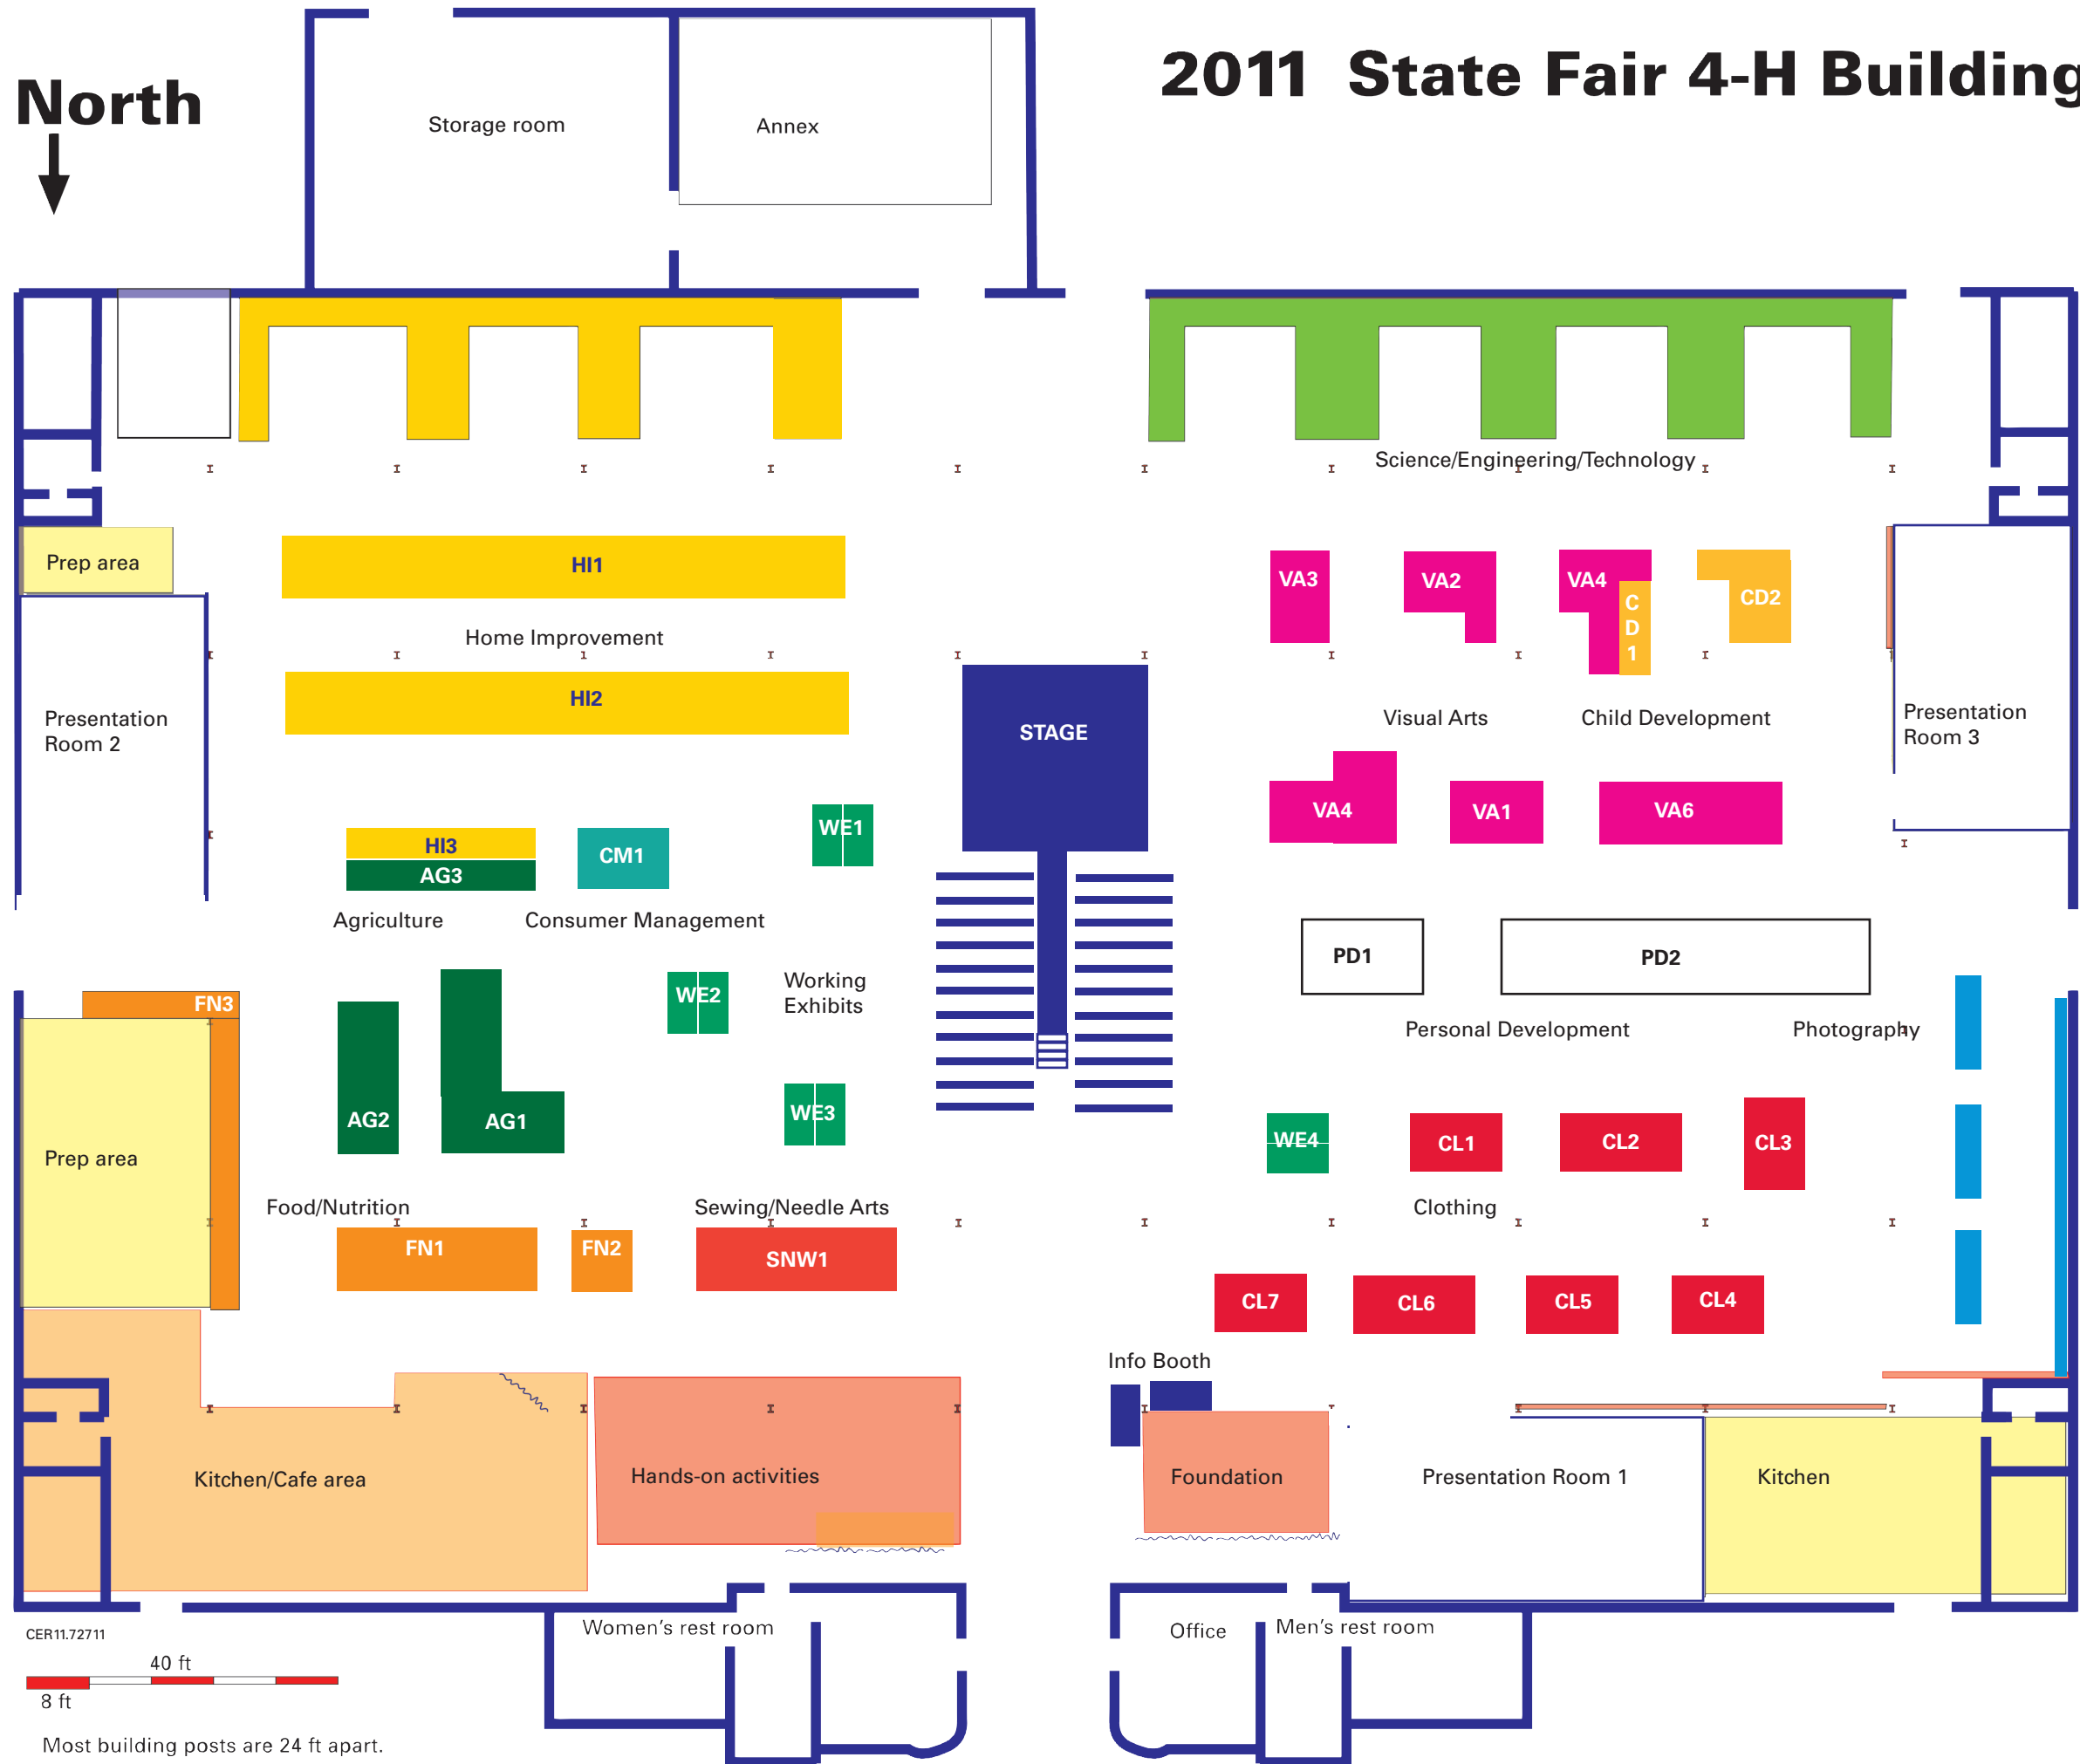

# 2011 State Fair 4-H Building

- Home Improvement
- Science, Engineering, Technology
- Food/Nutrition
- Ag/Natural Resources
- Working Exhibits
- Visual Arts
- Child Development
- Sewing and Needle Art
- Photography
- Consumer Management
- Personal Management
- Clothing

CER11.72711

Most building posts are 24 ft apart.