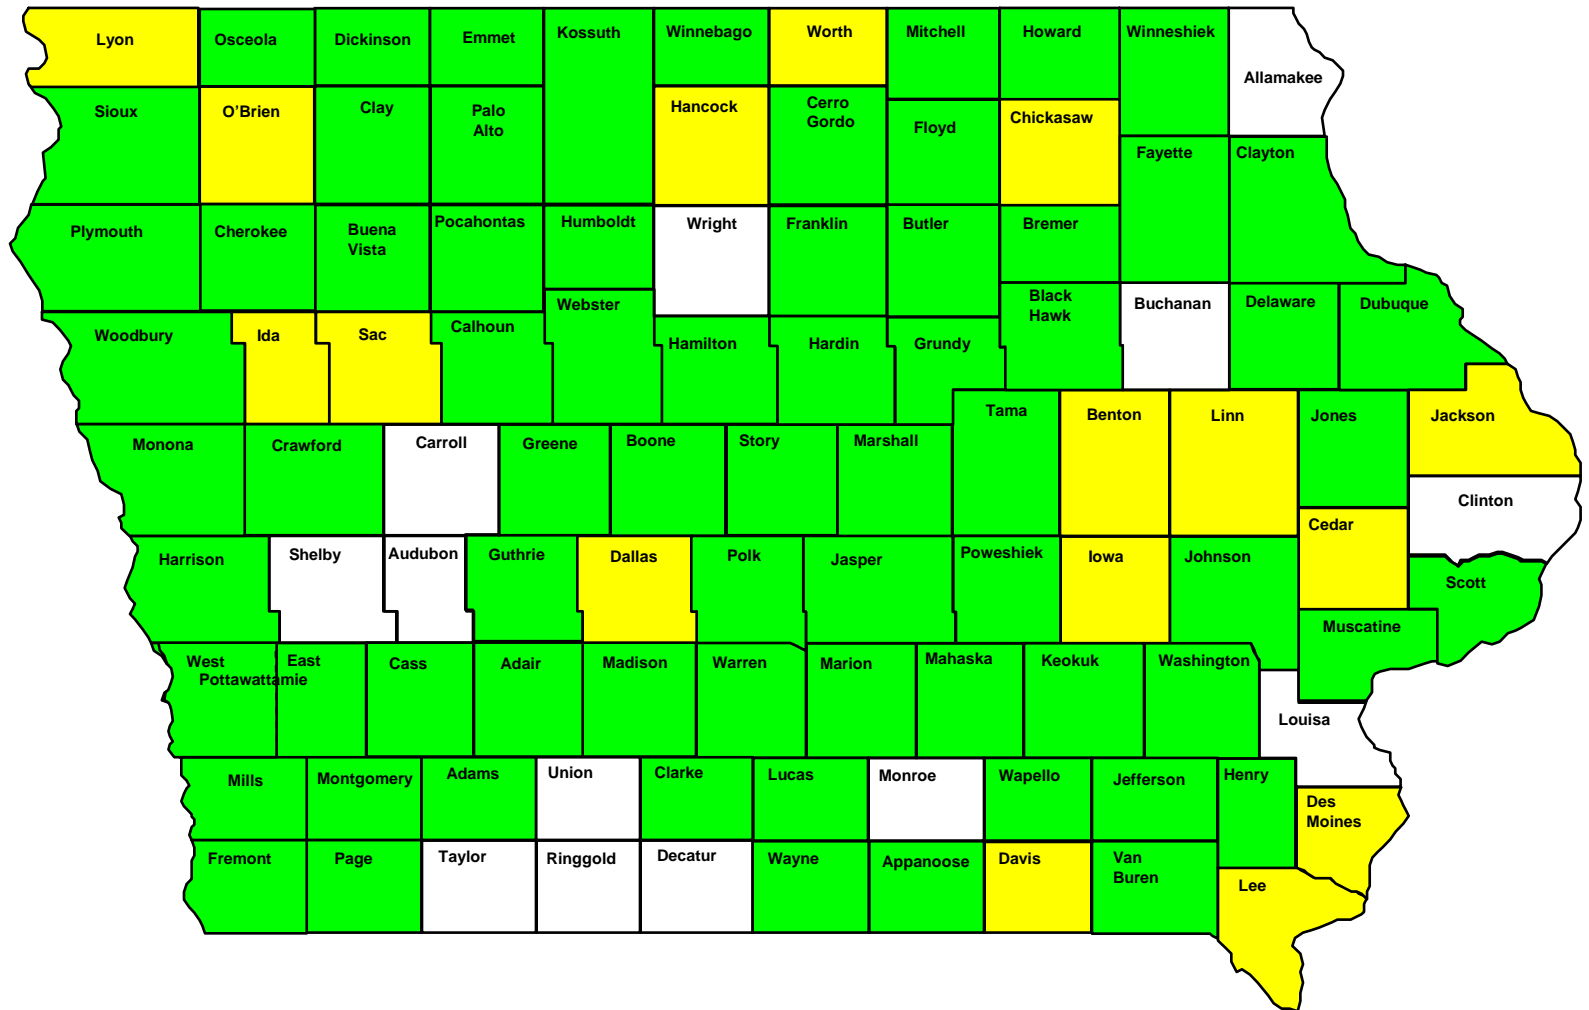

Safety and Education in Shooting Sports (SESS)

Key

Counties with active leaders

Counties with active clubs

Data based on 2011 SESS county activity reports and 2011 SESS Leadership Workshop Certifications

November 11, 2011